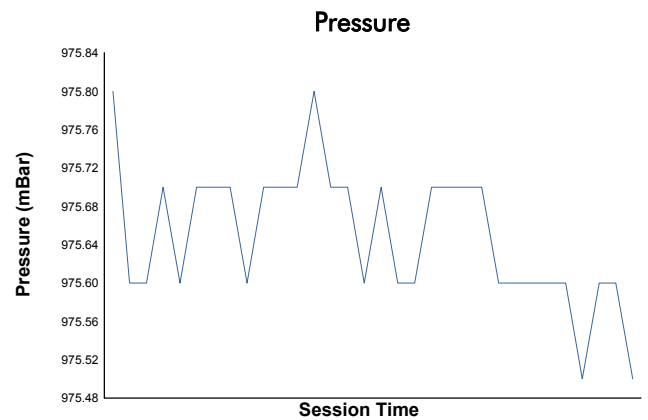

6 Hours of Spa-Francorchamps
Porsche Carrera Cup France
Race 1

Weather Report

Track Status: **DRY**