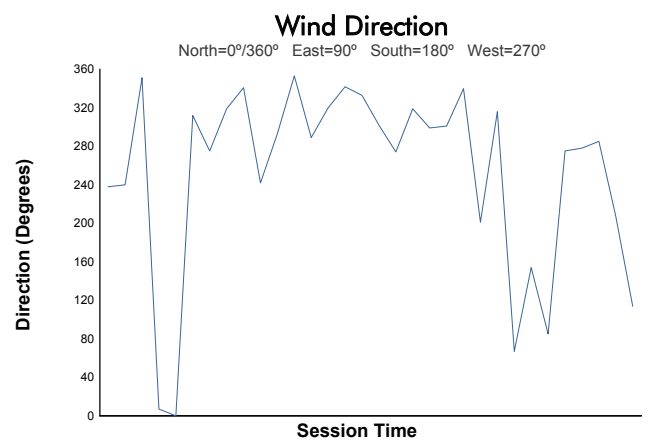

6 Hours of Spa-Francorchamps
Porsche Carrera Cup France
Race 1

Weather Report

Track Status: **DRY**