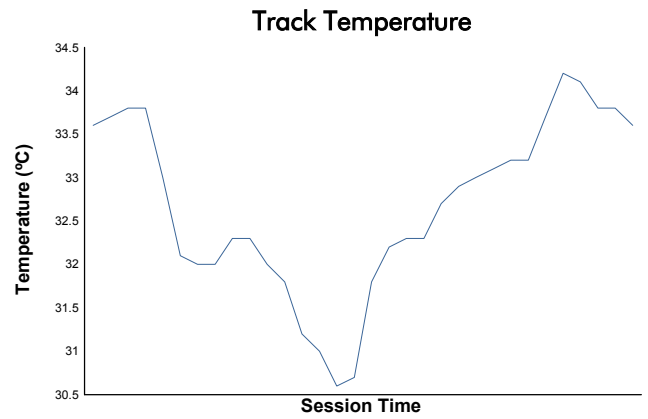

6 Hours of Spa-Francorchamps
Porsche Carrera Cup France
Race 1

Weather Report

Track Status: **DRY**