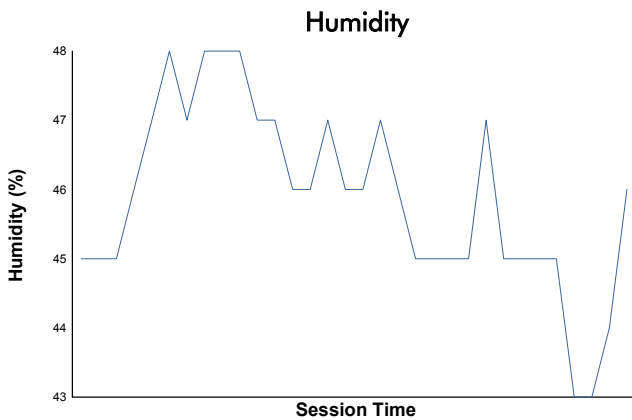

6 Hours of Spa-Francorchamps
Porsche Carrera Cup France
Race 1

Weather Report

Track Status: **DRY**