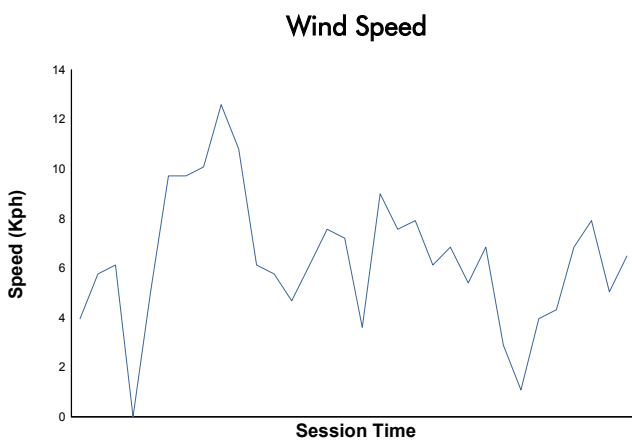

6 Hours of Spa-Francorchamps
Porsche Carrera Cup France
Race 1

Weather Report

Track Status: **DRY**