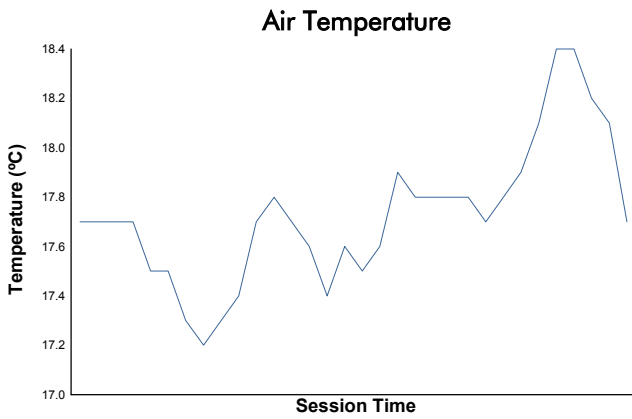

6 Hours of Spa-Francorchamps
Porsche Carrera Cup France
Race 1

Weather Report

Track Status: **DRY**