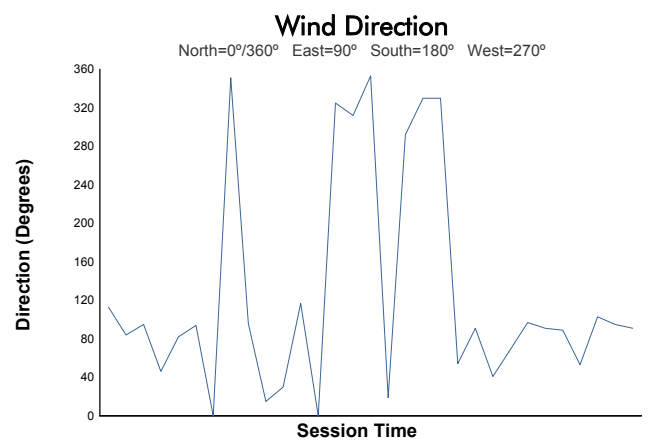

6 Hours of Spa-Francorchamps Porsche Carrera Cup France Race 2

Weather Report

Track Status: **DRY**