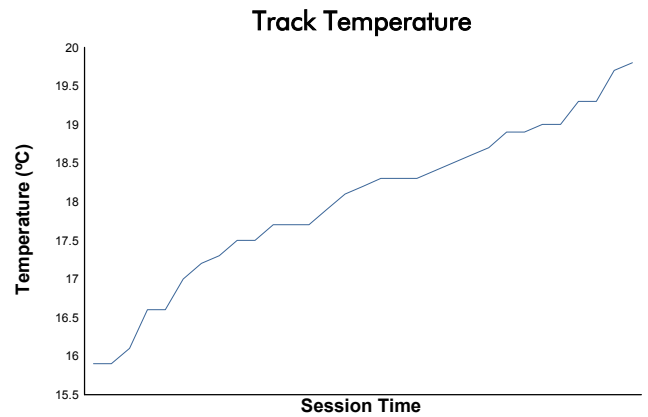

6 Hours of Spa-Francorchamps Porsche Carrera Cup France Race 2

Weather Report

Track Status: **DRY**