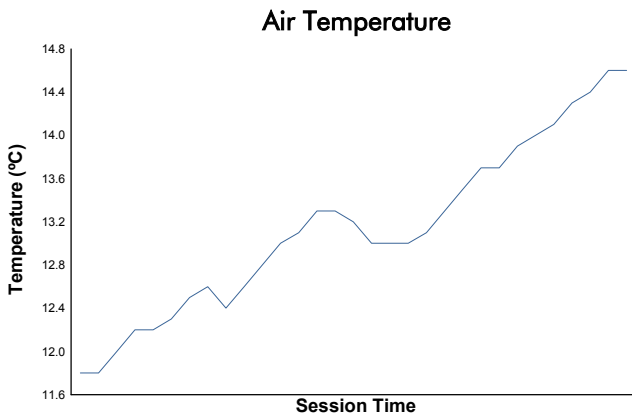

6 Hours of Spa-Francorchamps Porsche Carrera Cup France Race 2

Weather Report

Track Status: **DRY**