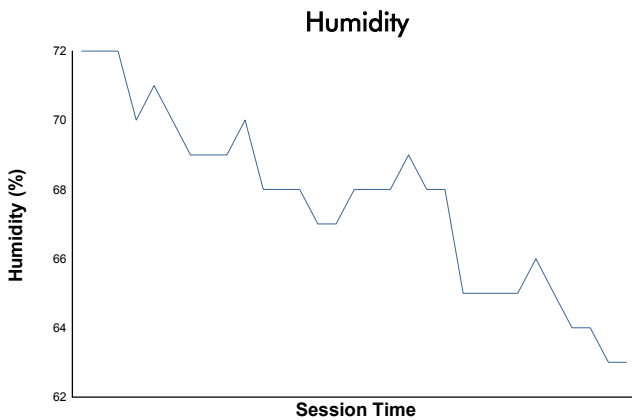

6 Hours of Spa-Francorchamps Porsche Carrera Cup France Race 2

Weather Report

Track Status: **DRY**