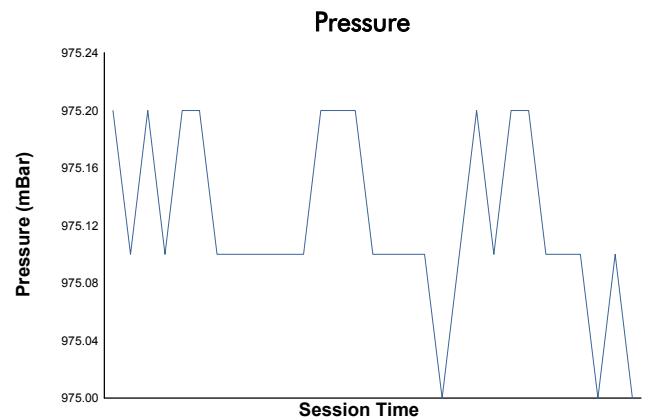

6 Hours of Spa-Francorchamps Porsche Carrera Cup France Race 2

Weather Report

Track Status: **DRY**