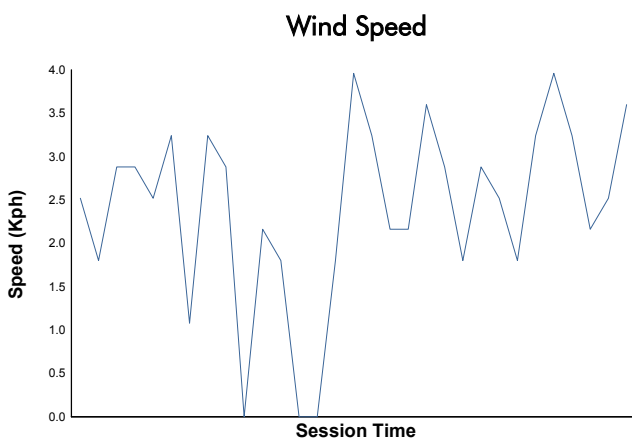

6 Hours of Spa-Francorchamps Porsche Carrera Cup France Race 2

Weather Report

Track Status: **DRY**