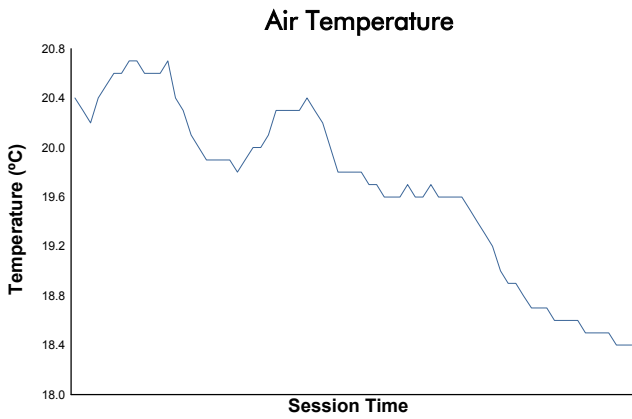

FIA WEC 90^e Edition des 24 Heures du Mans Qualifying Practice

Weather Report

Track Status: **WET**