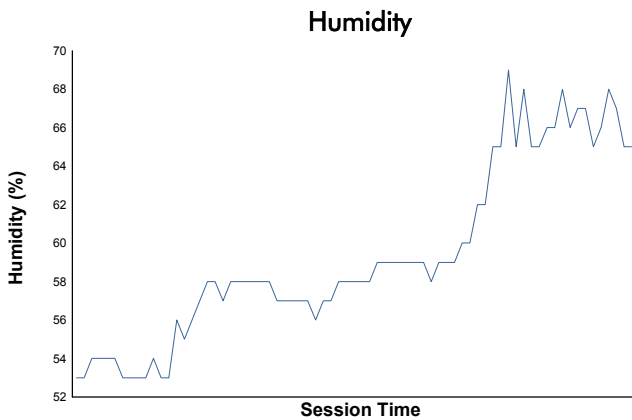

FIA WEC 90^e Edition des 24 Heures du Mans Qualifying Practice

Weather Report

Track Status: **WET**