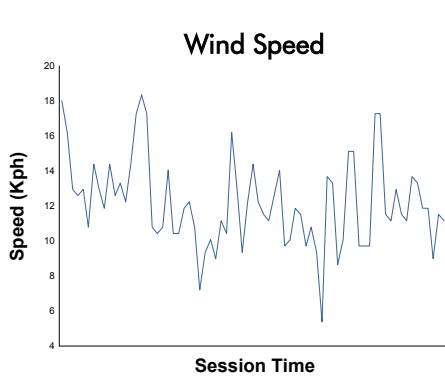

FIA WEC 90^e Edition des 24 Heures du Mans Qualifying Practice

Weather Report

Track Status: **WET**