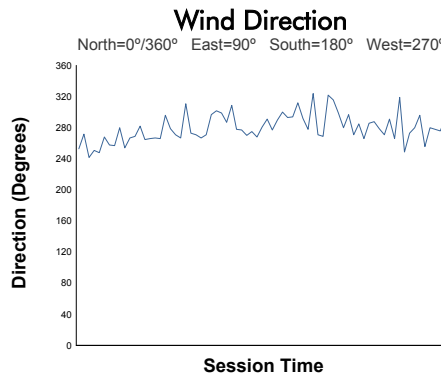

FIA WEC 90^e Edition des 24 Heures du Mans Qualifying Practice

Weather Report

Track Status: **WET**