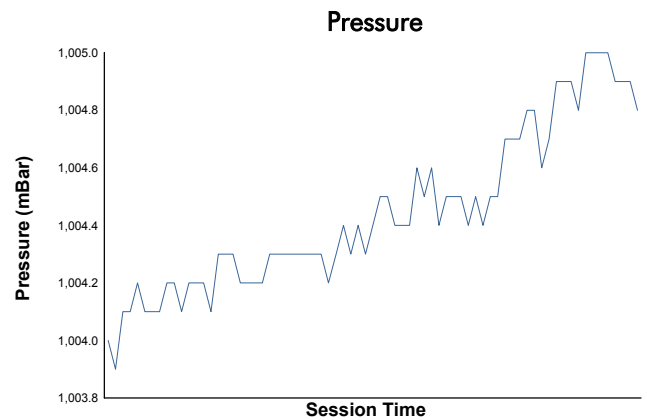

FIA WEC 90^e Edition des 24 Heures du Mans Qualifying Practice

Weather Report

Track Status: **WET**