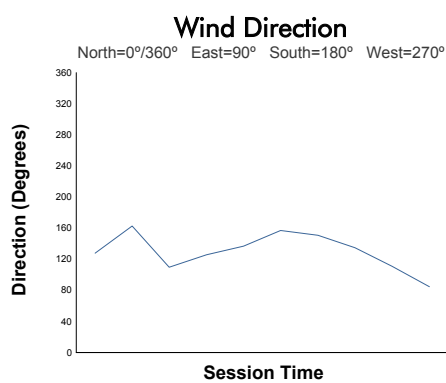

FIA WEC
6 Hours of Monza
Qualifying LMGTE Pro & LMGTE Am

Weather Report

Track Status: **DRY**