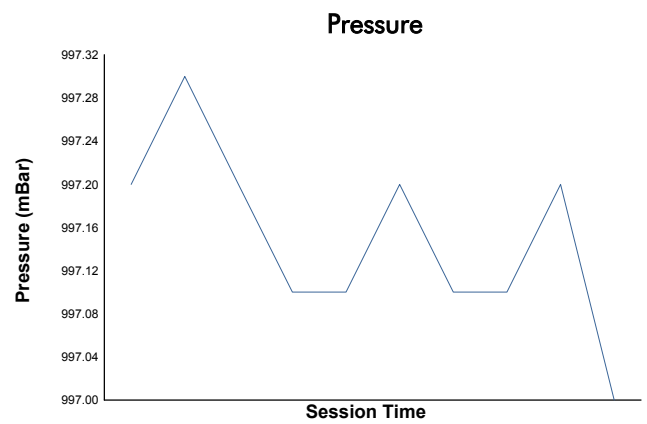

FIA WEC
6 Hours of Monza
Qualifying LMGTE Pro & LMGTE Am

Weather Report

Track Status: **DRY**