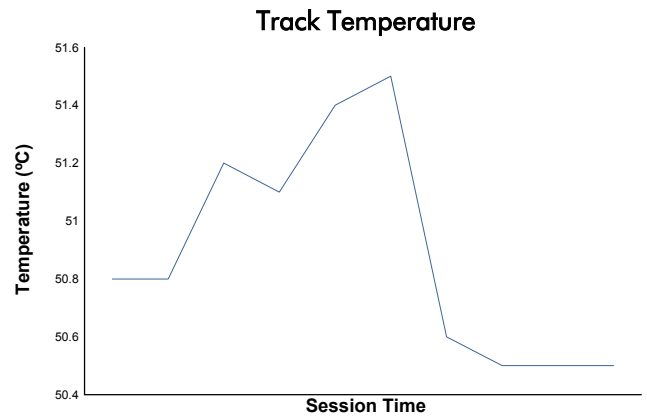

FIA WEC
6 Hours of Monza
Qualifying LMGTE Pro & LMGTE Am

Weather Report

Track Status: **DRY**