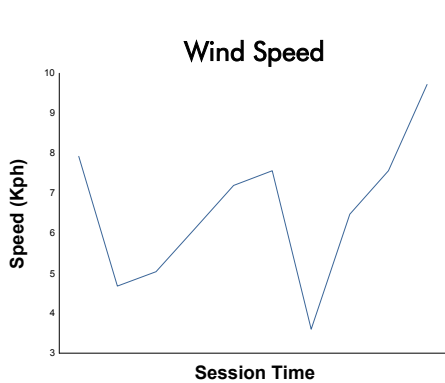

FIA WEC
6 Hours of Monza
Qualifying LMGTE Pro & LMGTE Am

Weather Report

Track Status: **DRY**