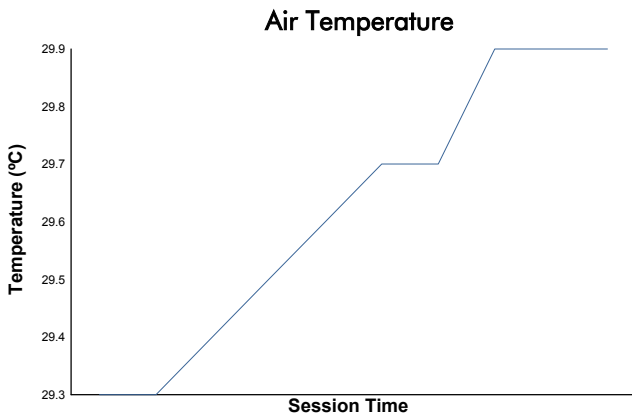

FIA WEC
6 Hours of Monza
Qualifying LMGTE Pro & LMGTE Am

Weather Report

Track Status: **DRY**