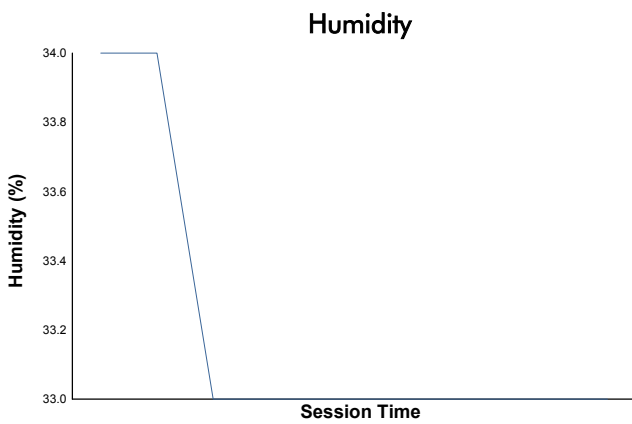

FIA WEC
6 Hours of Monza
Qualifying LMGTE Pro & LMGTE Am

Weather Report

Track Status: **DRY**