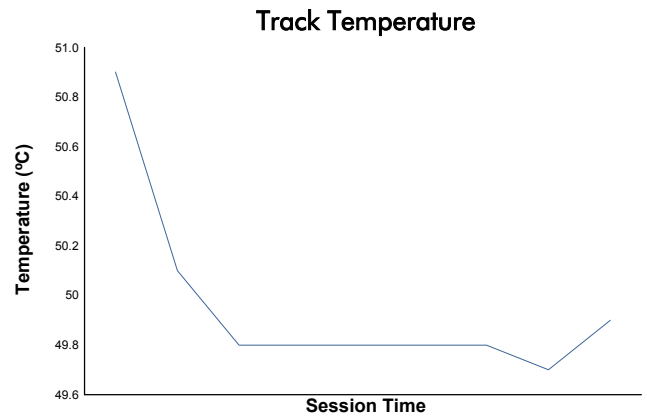

**FIA WEC**  
6 Hours of Monza  
Qualifying HYPERCAR & LMP2

Weather Report

Track Status: **DRY**