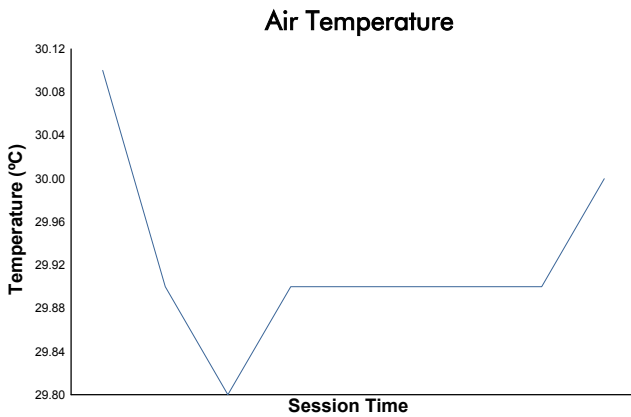

**FIA WEC**  
6 Hours of Monza  
Qualifying HYPERCAR & LMP2

Weather Report

Track Status: **DRY**