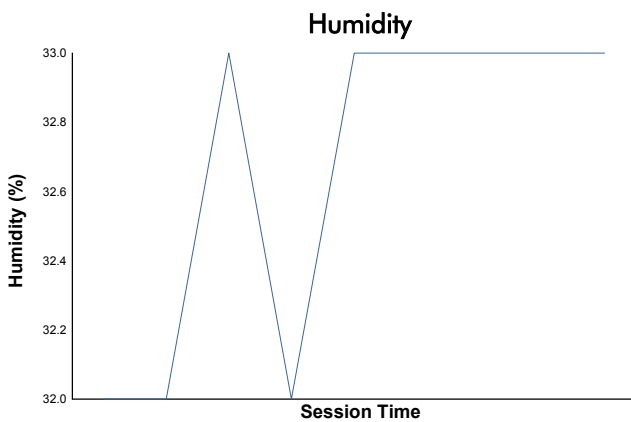

**FIA WEC**  
6 Hours of Monza  
Qualifying HYPERCAR & LMP2

Weather Report

Track Status: **DRY**