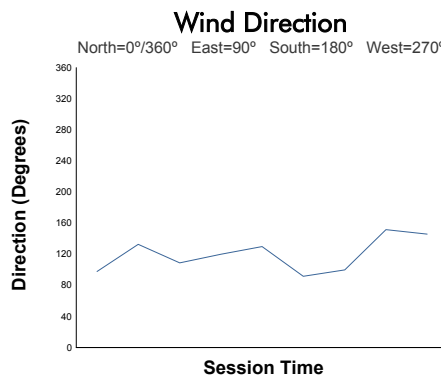

**FIA WEC**  
6 Hours of Monza  
Qualifying HYPERCAR & LMP2

Weather Report

Track Status: **DRY**