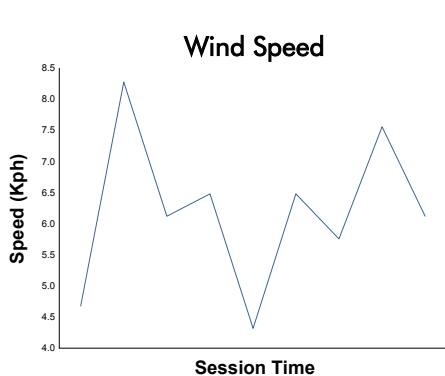

**FIA WEC**  
6 Hours of Monza  
Qualifying HYPERCAR & LMP2

Weather Report

Track Status: **DRY**