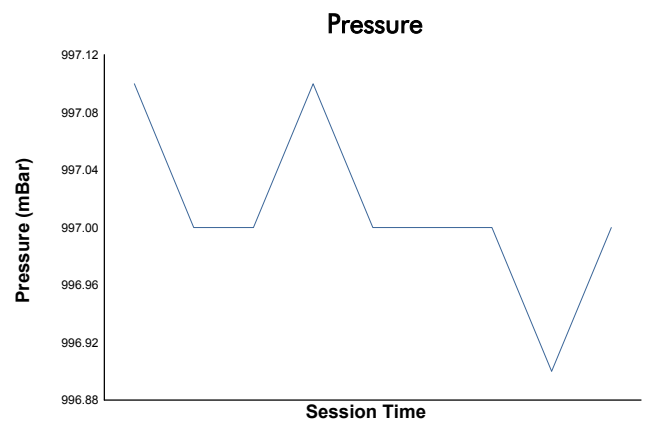

**FIA WEC**  
6 Hours of Monza  
Qualifying HYPERCAR & LMP2

Weather Report

Track Status: **DRY**