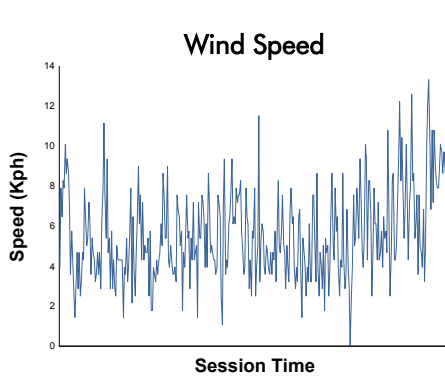

**FIA WEC**  
6 Hours of Monza  
Race

Weather Report

Track Status: **DRY**