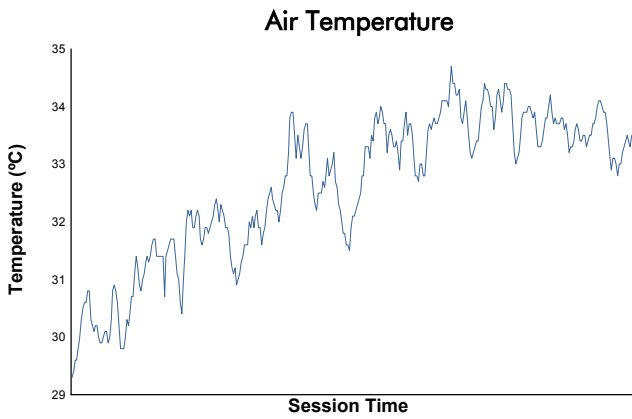

**FIA WEC**  
6 Hours of Monza  
Race

Weather Report

Track Status: **DRY**