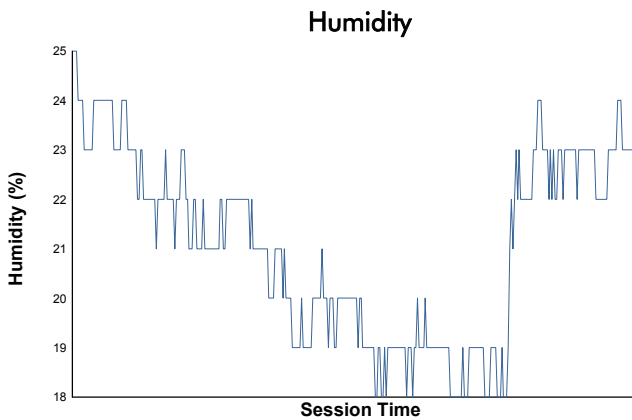

**FIA WEC**  
6 Hours of Monza  
Race

Weather Report

Track Status: **DRY**