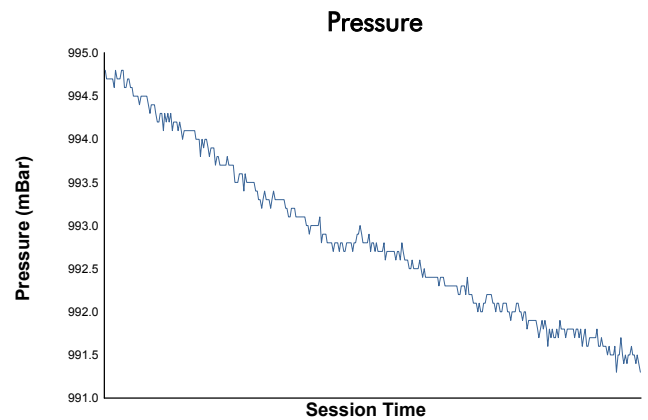

**FIA WEC**  
6 Hours of Monza  
Race

Weather Report

Track Status: **DRY**