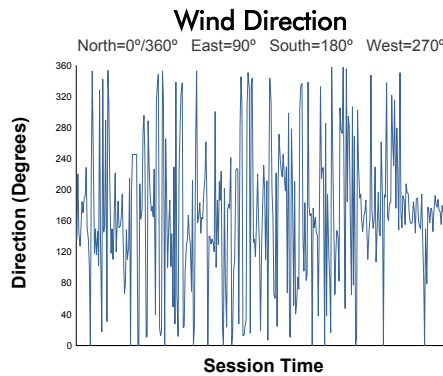

**FIA WEC**  
6 Hours of Monza  
Race

Weather Report

Track Status: **DRY**