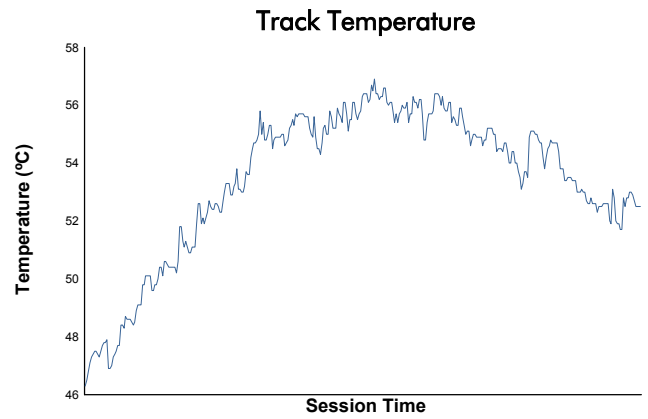

**FIA WEC**  
6 Hours of Monza  
Race

Weather Report

Track Status: **DRY**