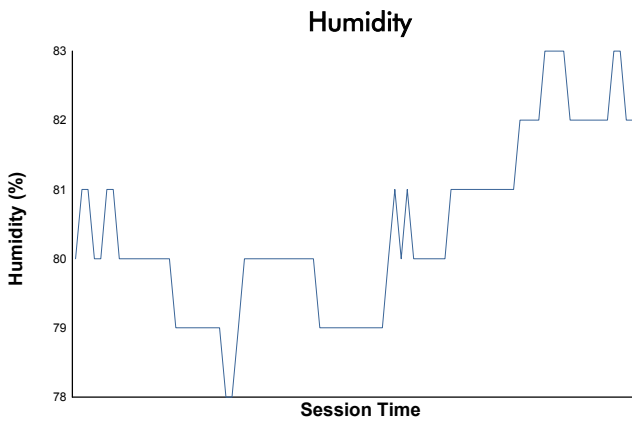

**FIA WEC**  
6 Hours of Fuji  
Free Practice 2  
Weather Report

Track Status: **DRY**