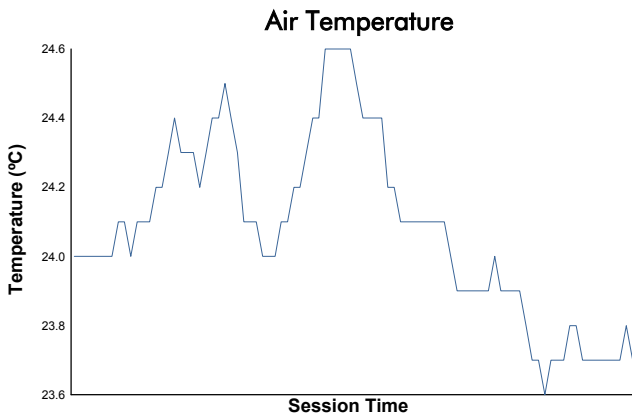

**FIA WEC**  
6 Hours of Fuji  
Free Practice 2  
Weather Report

Track Status: **DRY**