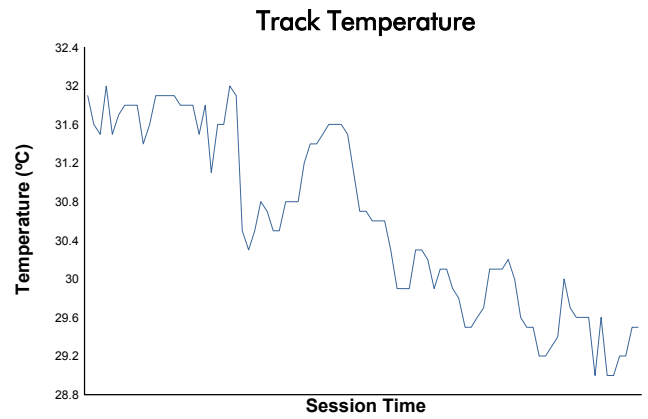

**FIA WEC**  
6 Hours of Fuji  
Free Practice 2  
Weather Report

Track Status: **DRY**