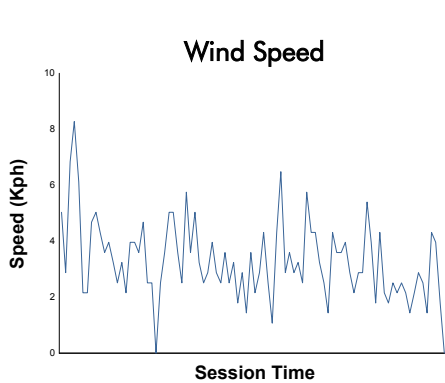

**FIA WEC**  
6 Hours of Fuji  
Free Practice 2  
Weather Report

Track Status: **DRY**