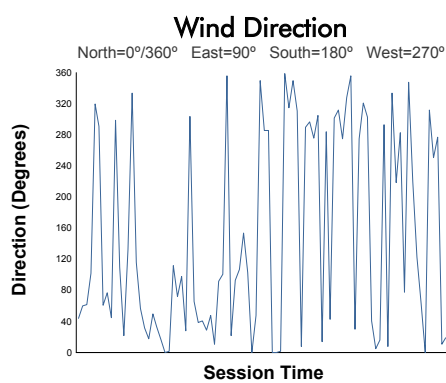

**FIA WEC**  
6 Hours of Fuji  
Free Practice 2  
Weather Report

Track Status: **DRY**