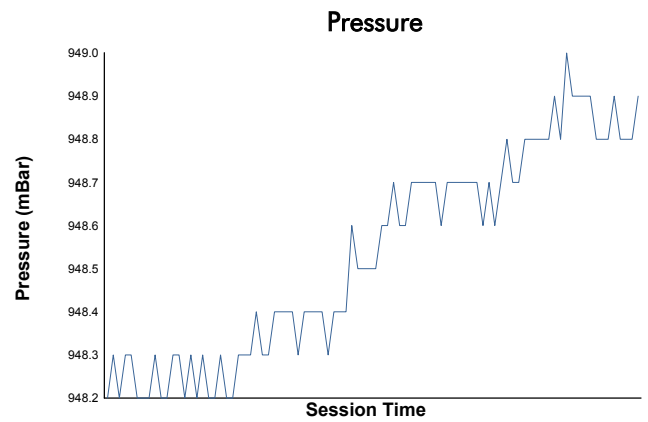

**FIA WEC**  
6 Hours of Fuji  
Free Practice 2  
Weather Report

Track Status: **DRY**