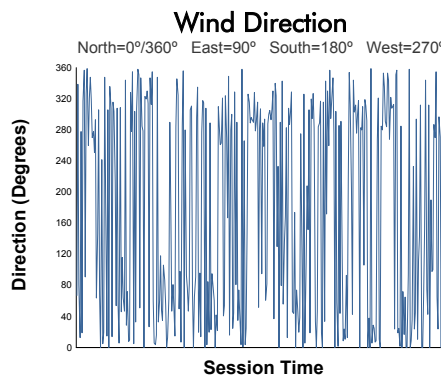

FIA WEC
6 Hours of Fuji
Race

Weather Report

Track Status: **DRY**