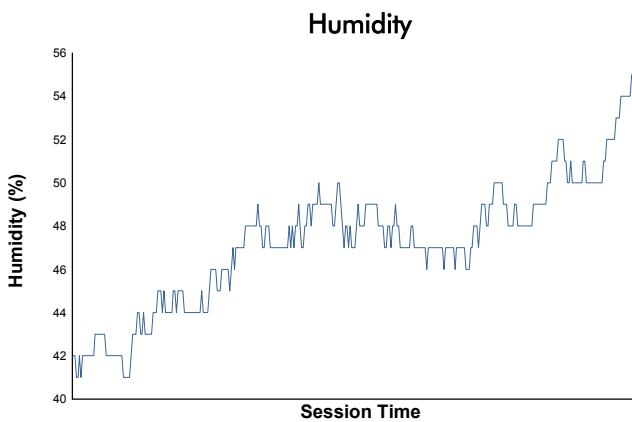

FIA WEC
6 Hours of Fuji
Race

Weather Report

Track Status: **DRY**