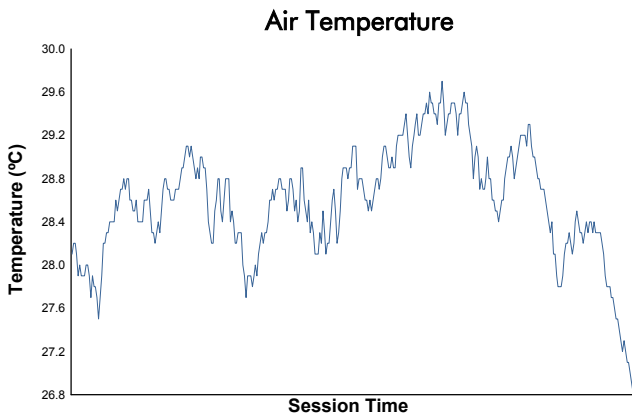

FIA WEC
6 Hours of Fuji
Race

Weather Report

Track Status: **DRY**