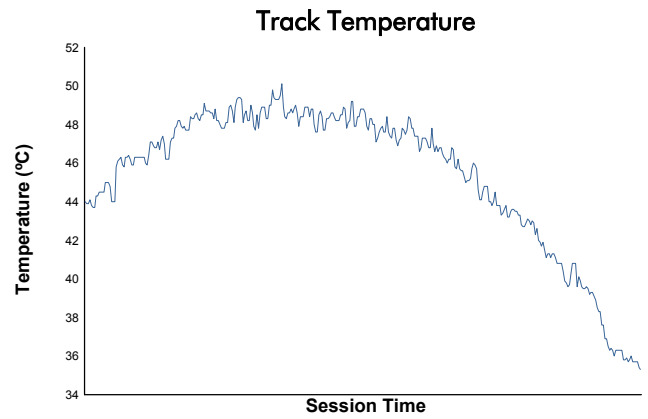

FIA WEC
6 Hours of Fuji
Race

Weather Report

Track Status: **DRY**