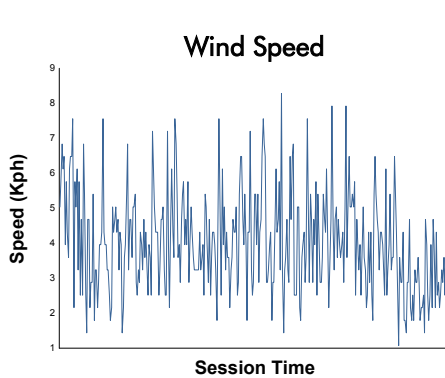

FIA WEC
6 Hours of Fuji
Race

Weather Report

Track Status: **DRY**