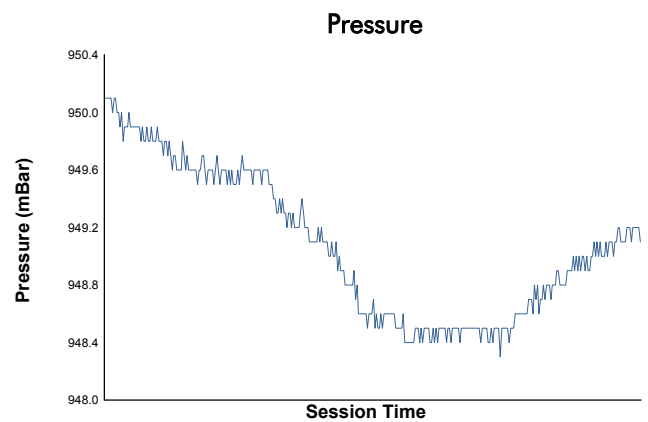

FIA WEC
6 Hours of Fuji
Race

Weather Report

Track Status: **DRY**