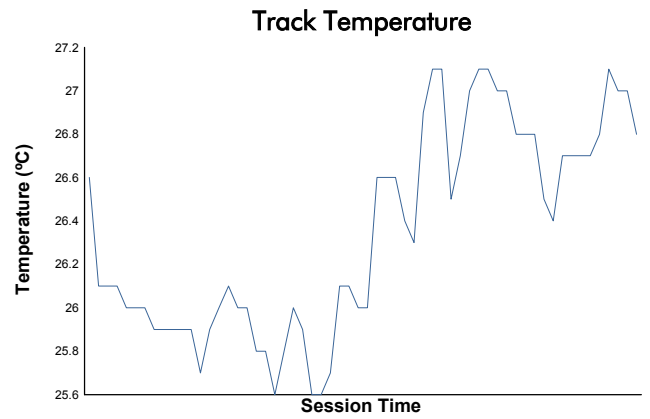

6 Hours of Fuji

FRJC

Free Practice 1

Weather Report

Track Status: **DRY**