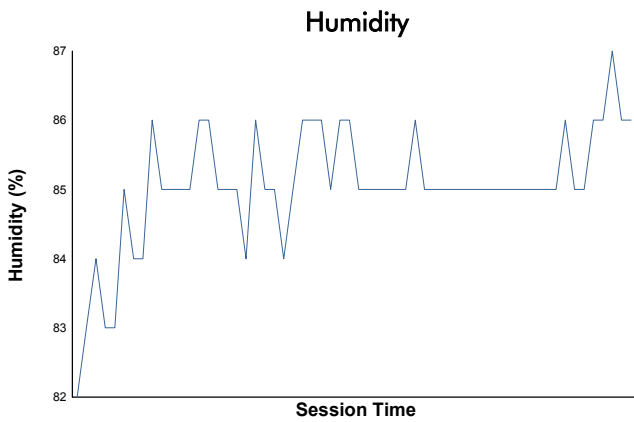

6 Hours of Fuji

FRJC

Free Practice 1

Weather Report

Track Status: **DRY**