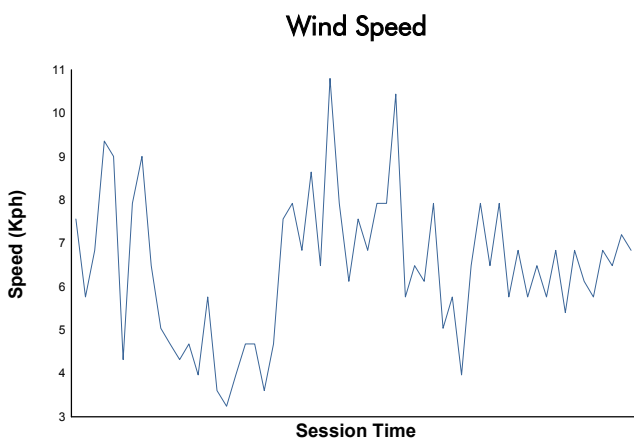

6 Hours of Fuji

FRJC

Free Practice 1

Weather Report

Track Status: **DRY**