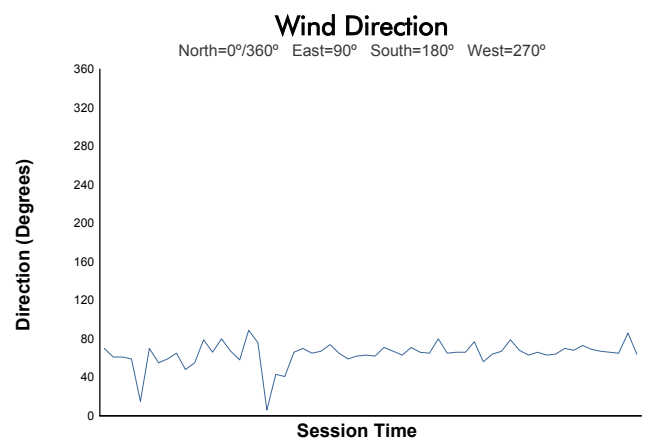

6 Hours of Fuji

FRJC

Free Practice 1

Weather Report

Track Status: **DRY**