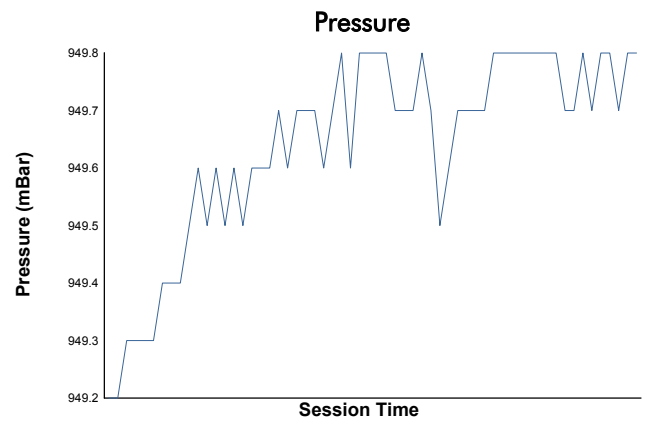

6 Hours of Fuji

FRJC

Free Practice 1

Weather Report

Track Status: **DRY**