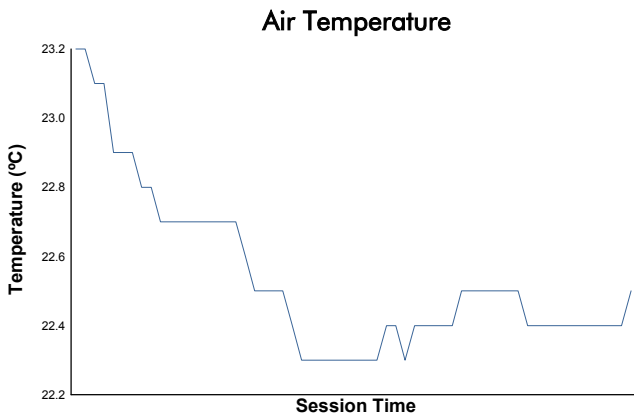

6 Hours of Fuji

FRJC

Free Practice 1

Weather Report

Track Status: **DRY**