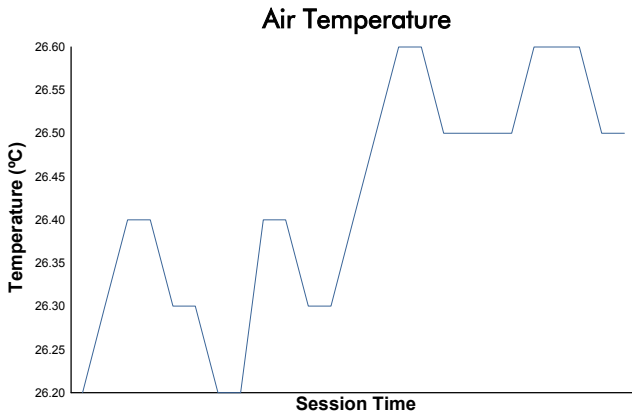

6 Hours of Fuji

FRJC Race 1

Weather Report

Track Status: **DRY**