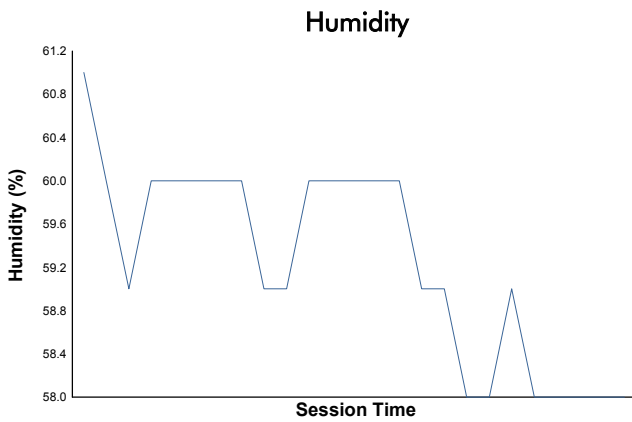

6 Hours of Fuji

FRJC Race 1

Weather Report

Track Status: **DRY**