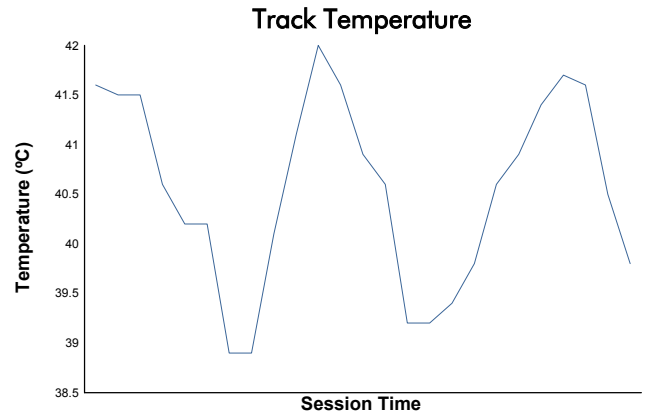

6 Hours of Fuji

FRJC Race 1

Weather Report

Track Status: **DRY**