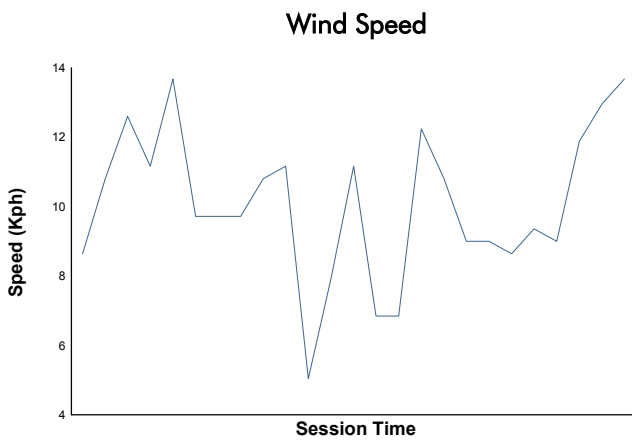

6 Hours of Fuji

FRJC Race 1

Weather Report

Track Status: **DRY**