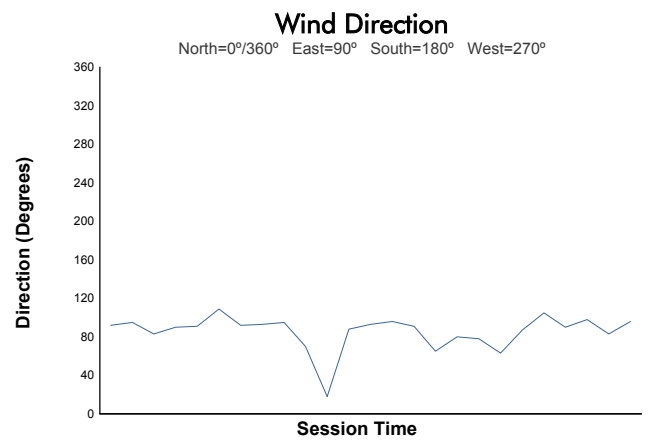

6 Hours of Fuji

FRJC Race 1

Weather Report

Track Status: **DRY**