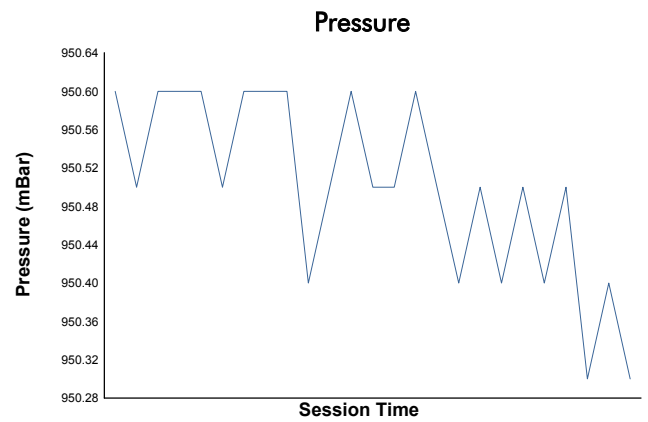

6 Hours of Fuji

FRJC Race 1

Weather Report

Track Status: **DRY**