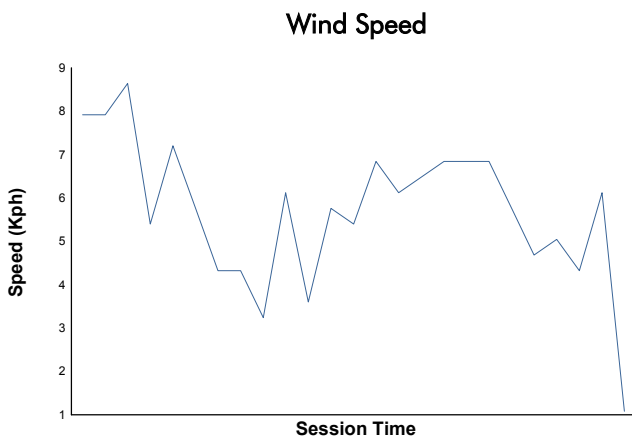

6 Hours of Fuji
FRJC
Race 2
Weather Report

Track Status: **DRY**