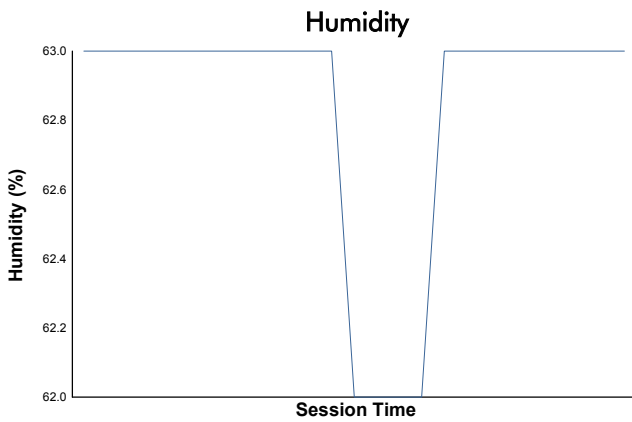

6 Hours of Fuji
FRJC
Race 2
Weather Report

Track Status: **DRY**