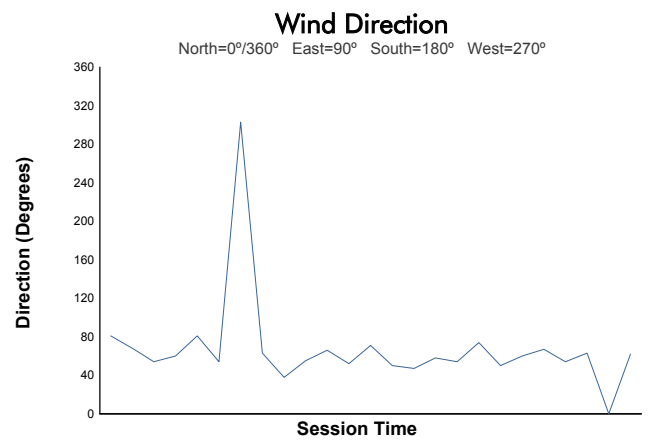

6 Hours of Fuji
FRJC
Race 2
Weather Report

Track Status: **DRY**