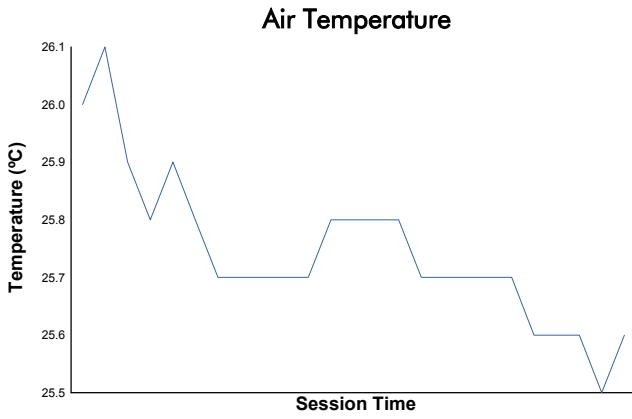

6 Hours of Fuji
FRJC
Race 2
Weather Report

Track Status: **DRY**