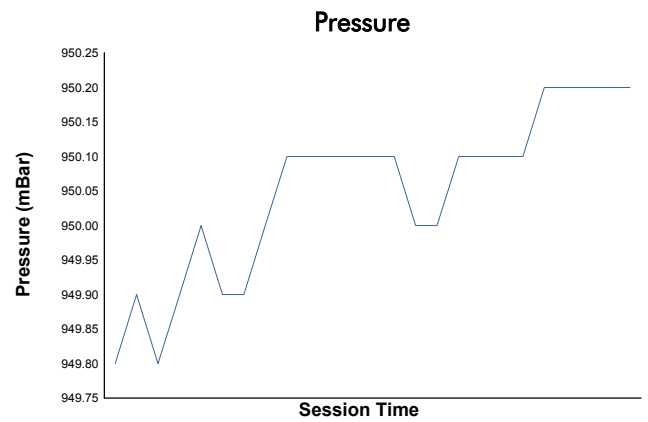

6 Hours of Fuji
FRJC
Race 2
Weather Report

Track Status: **DRY**