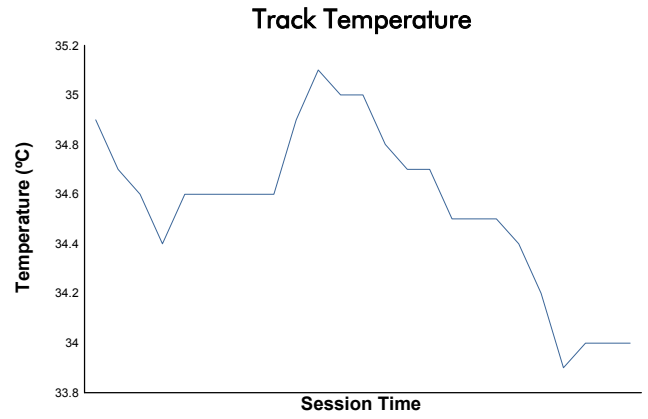

6 Hours of Fuji
FRJC
Race 2
Weather Report

Track Status: **DRY**