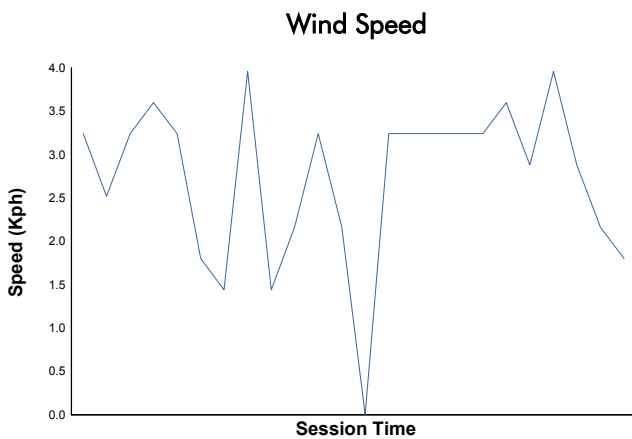

6 Hours of Fuji

FRJC

Race 3

Weather Report

Track Status: **DRY**