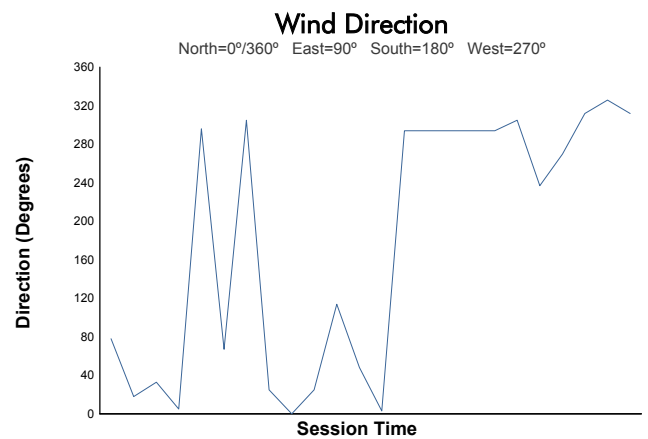

6 Hours of Fuji

FRJC

Race 3

Weather Report

Track Status: **DRY**