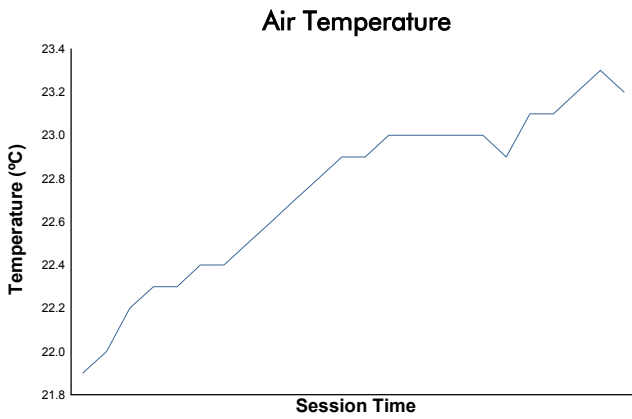

6 Hours of Fuji

FRJC

Race 3

Weather Report

Track Status: **DRY**