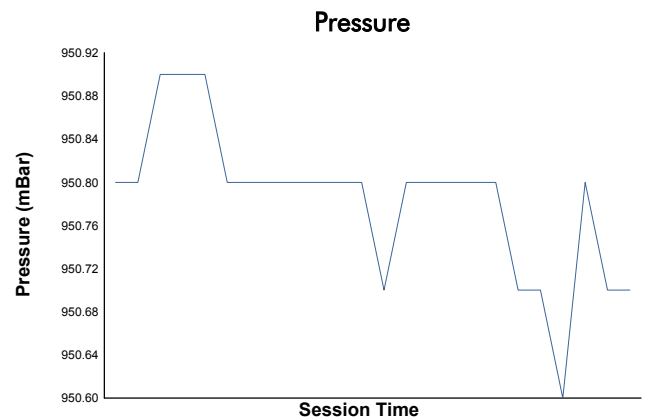

6 Hours of Fuji

FRJC

Race 3

Weather Report

Track Status: **DRY**