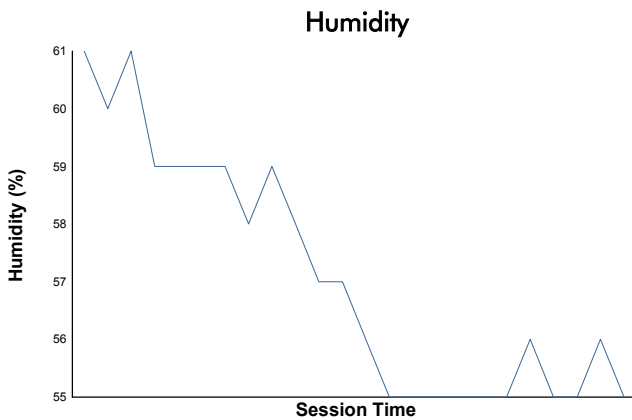

6 Hours of Fuji

FRJC

Race 3

Weather Report

Track Status: **DRY**