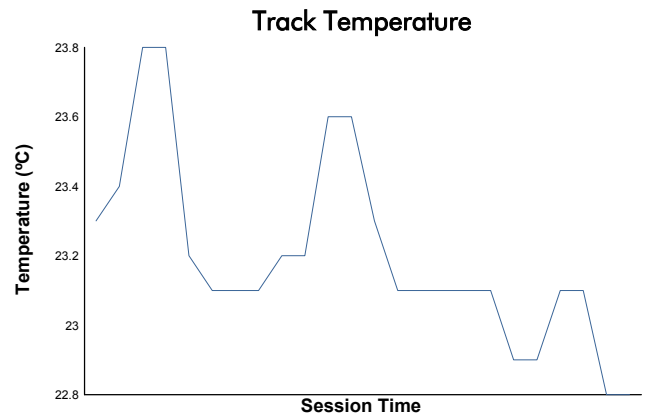

6 Hours of Fuji

FRJC

Race 3

Weather Report

Track Status: **DRY**