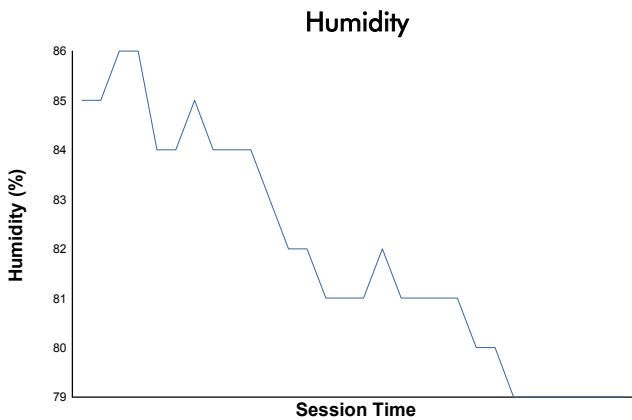

6 Hours of Fuji

TCR Japan Series

Free Practice 1

Weather Report

Track Status: **DRY**