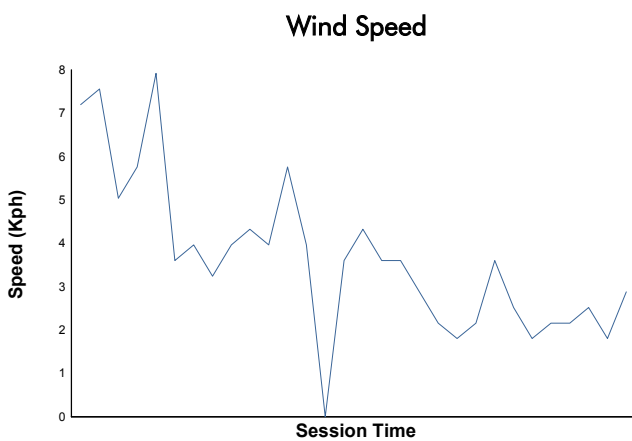

6 Hours of Fuji

TCR Japan Series

Free Practice 1

Weather Report

Track Status: **DRY**