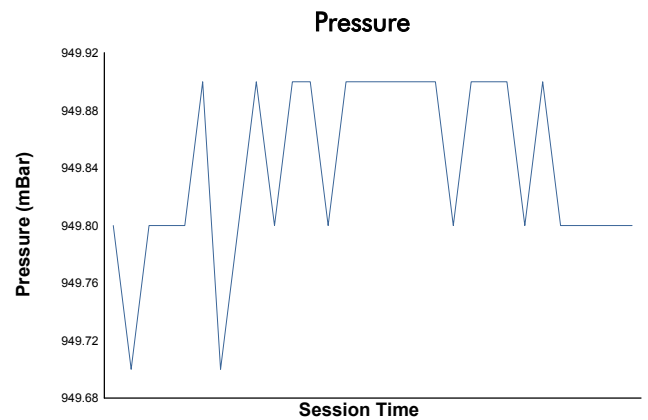

6 Hours of Fuji

TCR Japan Series

Free Practice 1

Weather Report

Track Status: **DRY**