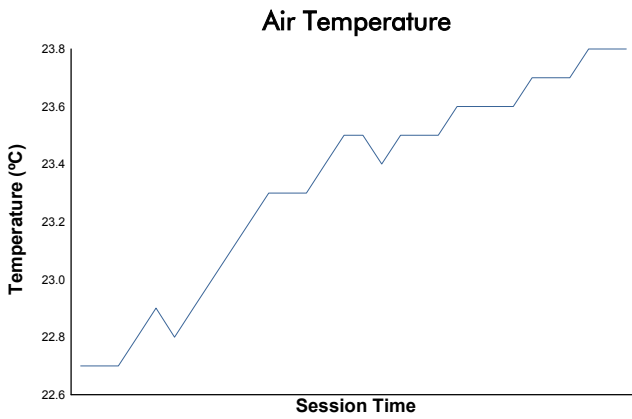

6 Hours of Fuji

TCR Japan Series

Free Practice 1

Weather Report

Track Status: **DRY**