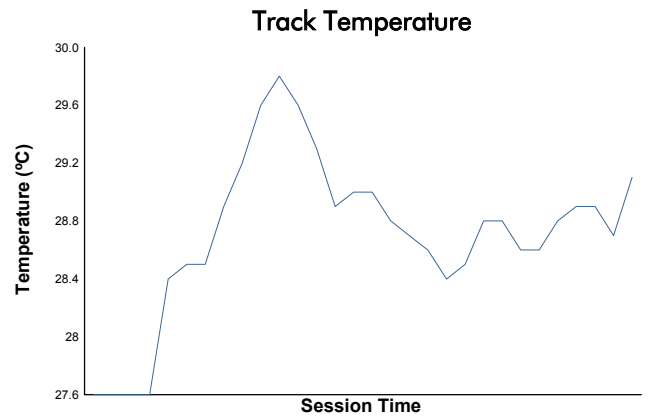

6 Hours of Fuji

TCR Japan Series

Free Practice 1

Weather Report

Track Status: **DRY**