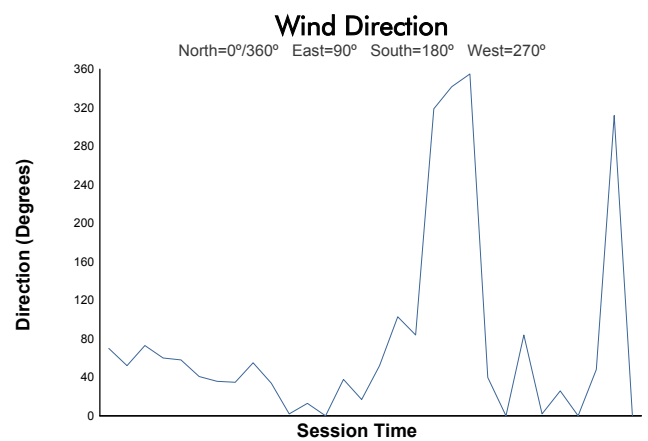

6 Hours of Fuji

TCR Japan Series

Free Practice 1

Weather Report

Track Status: **DRY**