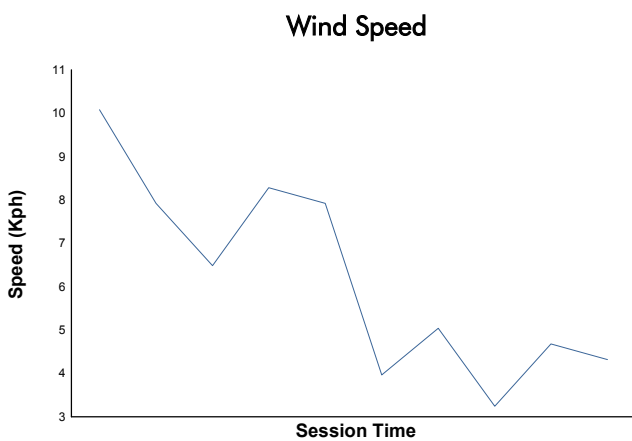

6 Hours of Fuji

TCR Japan Series

Free Practice 2

Weather Report

Track Status: **DRY**