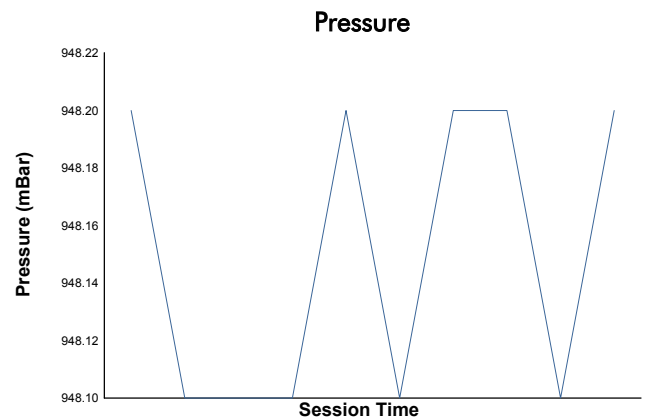

6 Hours of Fuji

TCR Japan Series

Free Practice 2

Weather Report

Track Status: **DRY**