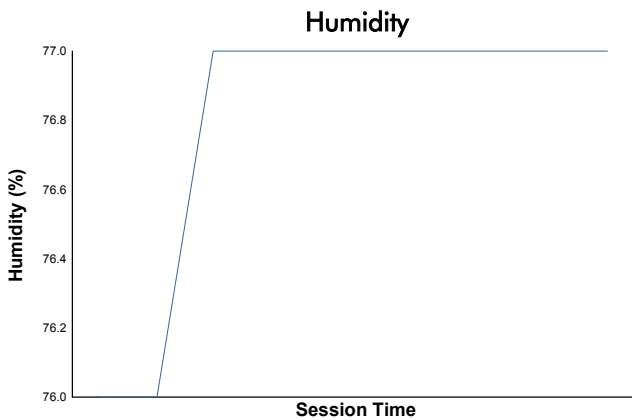

6 Hours of Fuji

TCR Japan Series

Free Practice 2

Weather Report

Track Status: **DRY**