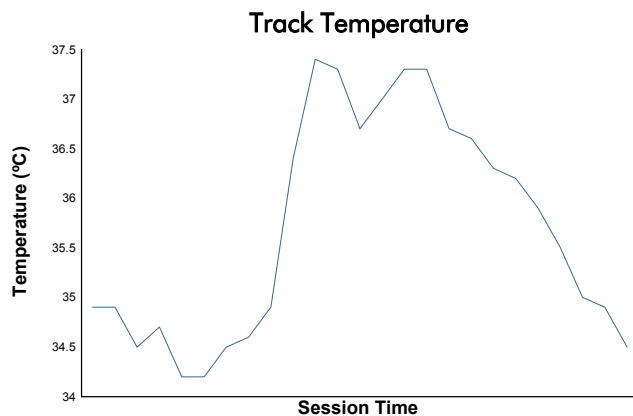

6 Hours of Fuji

TCR Japan Series

Qualifying Session 1

Weather Report

Track Status: **DRY**