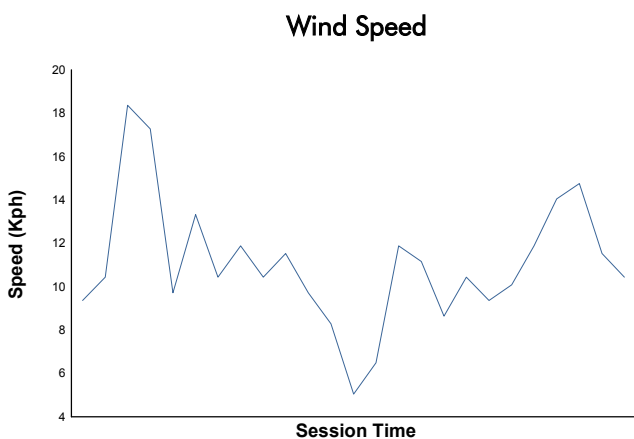

6 Hours of Fuji

TCR Japan Series

Qualifying Session 1

Weather Report

Track Status: **DRY**