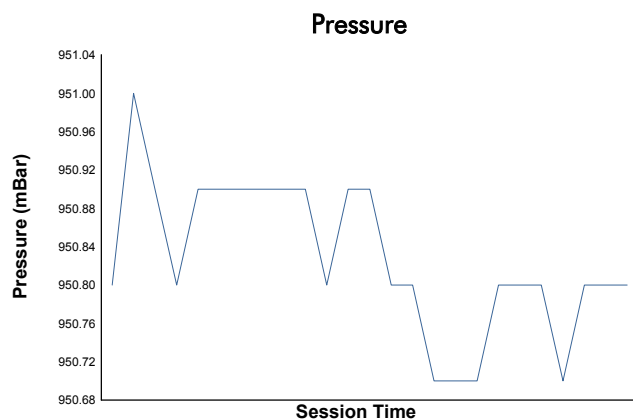

6 Hours of Fuji

TCR Japan Series

Qualifying Session 1

Weather Report

Track Status: **DRY**