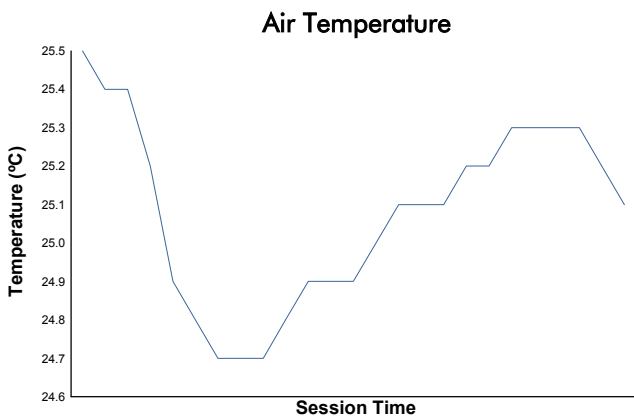

6 Hours of Fuji

TCR Japan Series

Qualifying Session 1

Weather Report

Track Status: **DRY**