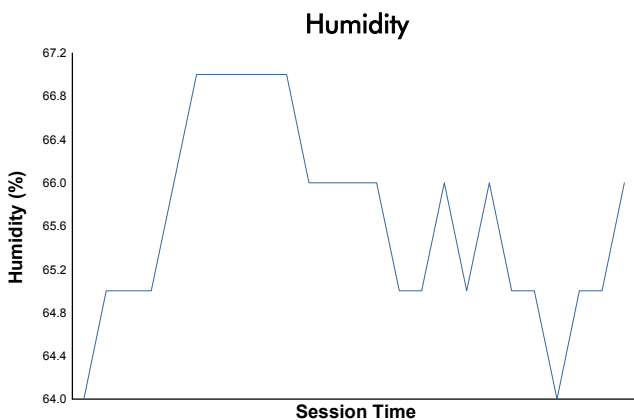

6 Hours of Fuji

TCR Japan Series

Qualifying Session 1

Weather Report

Track Status: **DRY**