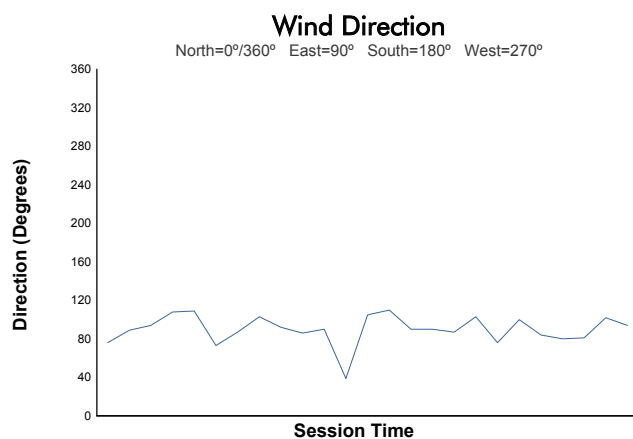

6 Hours of Fuji

TCR Japan Series

Qualifying Session 1

Weather Report

Track Status: **DRY**