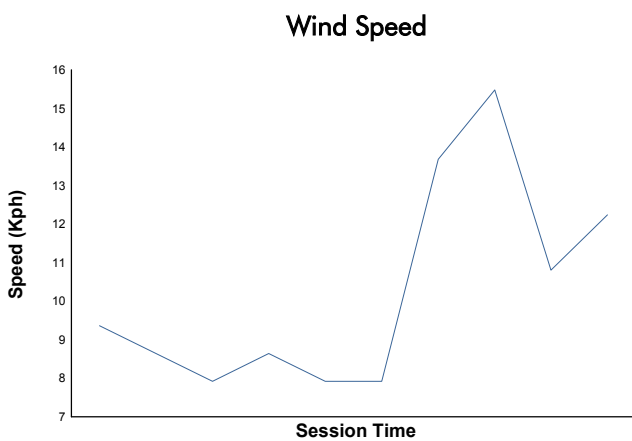

6 Hours of Fuji

TCR Japan Series

Qualifying Session 2

Weather Report

Track Status: **DRY**