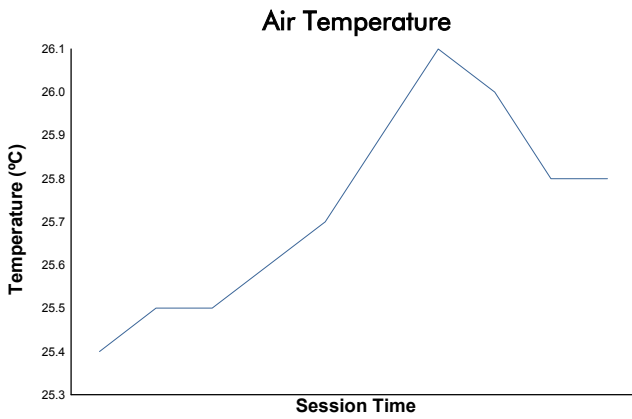

6 Hours of Fuji

TCR Japan Series

Qualifying Session 2

Weather Report

Track Status: **DRY**