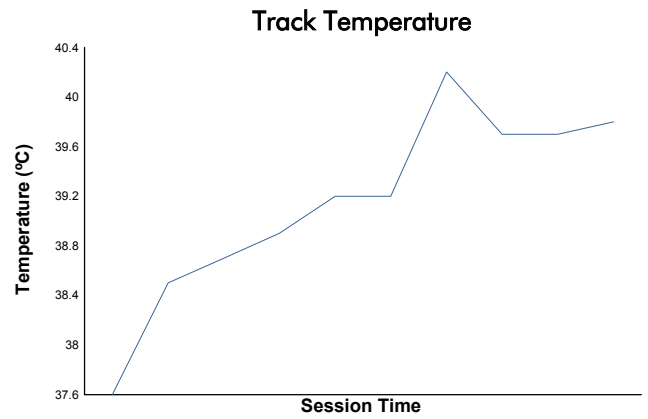

6 Hours of Fuji

TCR Japan Series

Qualifying Session 2

Weather Report

Track Status: **DRY**