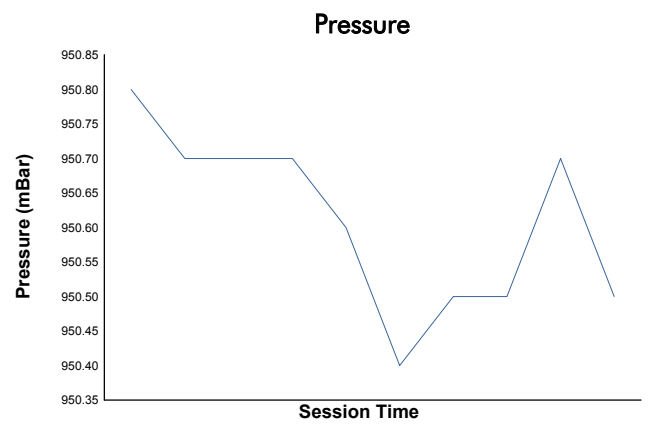

6 Hours of Fuji

TCR Japan Series

Qualifying Session 2

Weather Report

Track Status: **DRY**