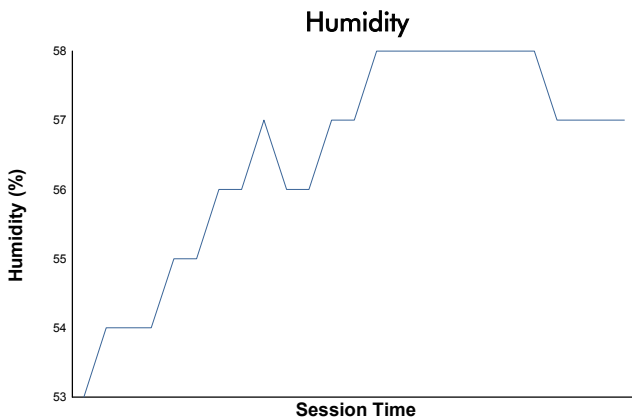

6 Hours of Fuji

TCR Japan Series

Race 1

Weather Report

Track Status: **DRY**