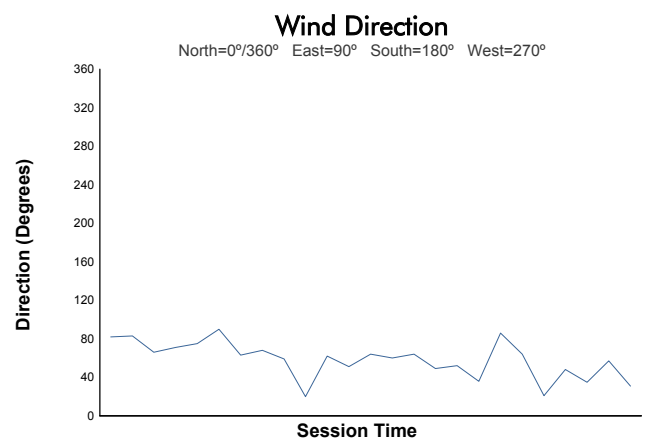

6 Hours of Fuji

TCR Japan Series

Race 1

Weather Report

Track Status: **DRY**