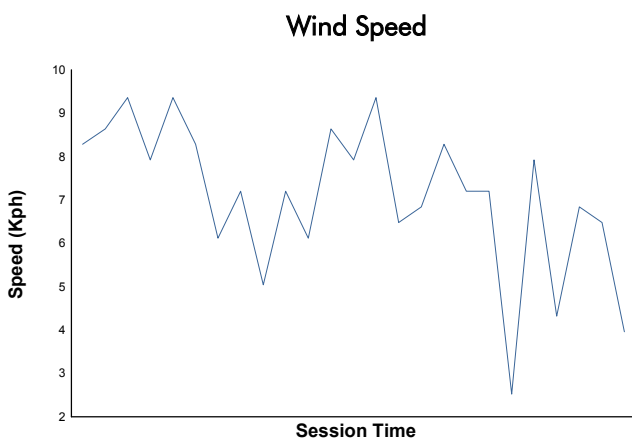

6 Hours of Fuji

TCR Japan Series

Race 1

Weather Report

Track Status: **DRY**