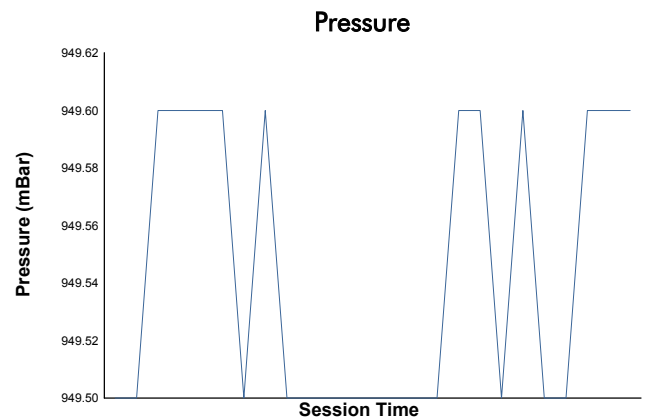

6 Hours of Fuji

TCR Japan Series

Race 1

Weather Report

Track Status: **DRY**