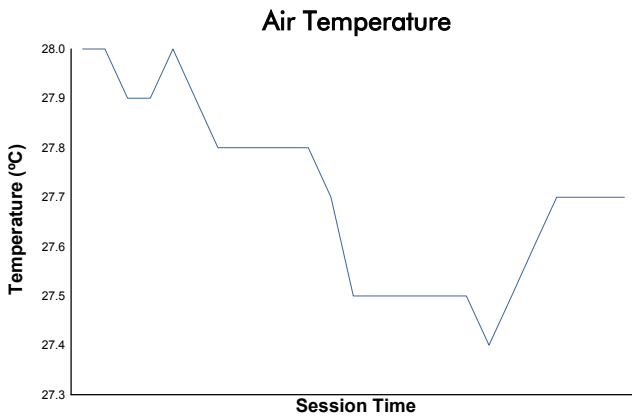

6 Hours of Fuji

TCR Japan Series

Race 1

Weather Report

Track Status: **DRY**