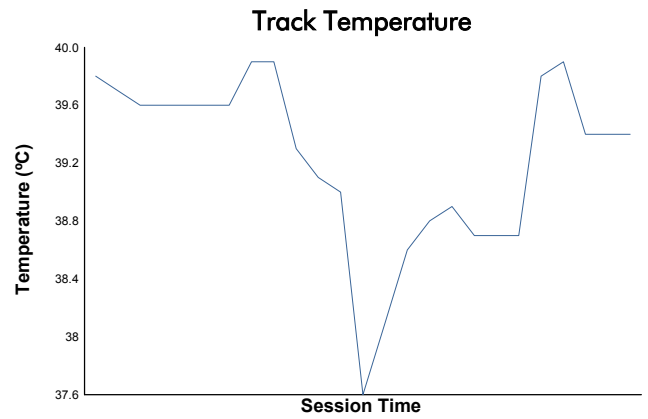

6 Hours of Fuji

TCR Japan Series

Race 1

Weather Report

Track Status: **DRY**