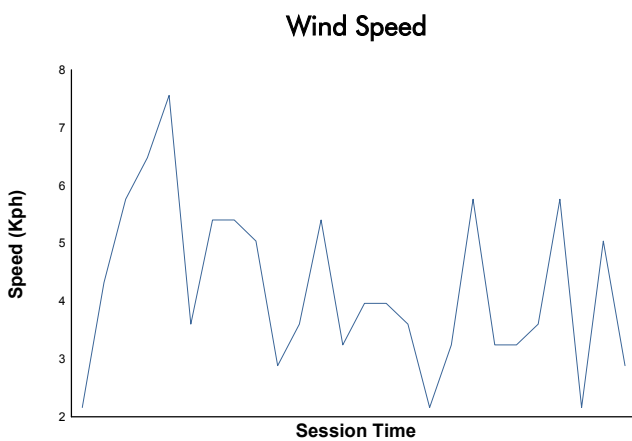

6 Hours of Fuji

TCR Japan Series

Race 2

Weather Report

Track Status: **DRY**