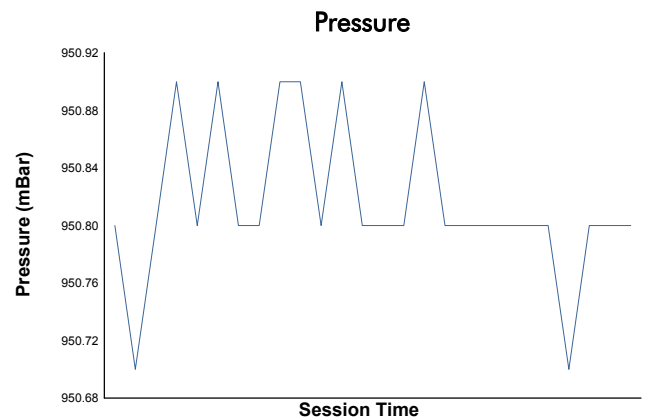

6 Hours of Fuji

TCR Japan Series

Race 2

Weather Report

Track Status: **DRY**