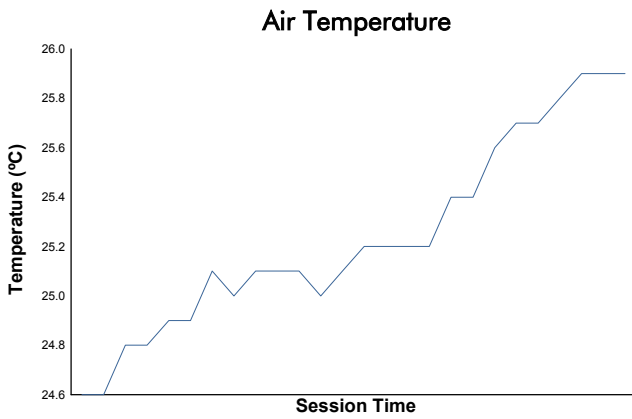

6 Hours of Fuji

TCR Japan Series

Race 2

Weather Report

Track Status: **DRY**