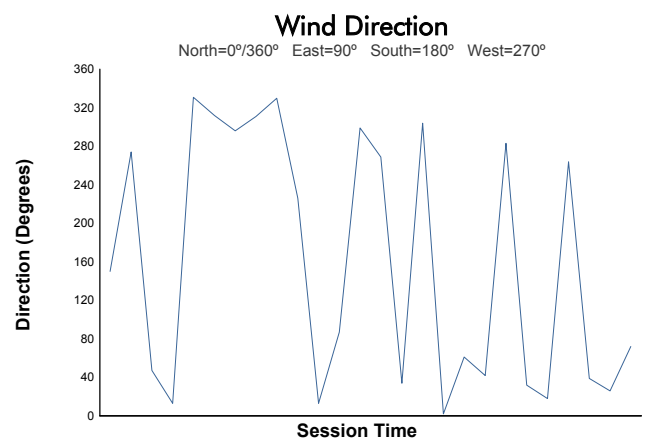

6 Hours of Fuji

TCR Japan Series

Race 2

Weather Report

Track Status: **DRY**