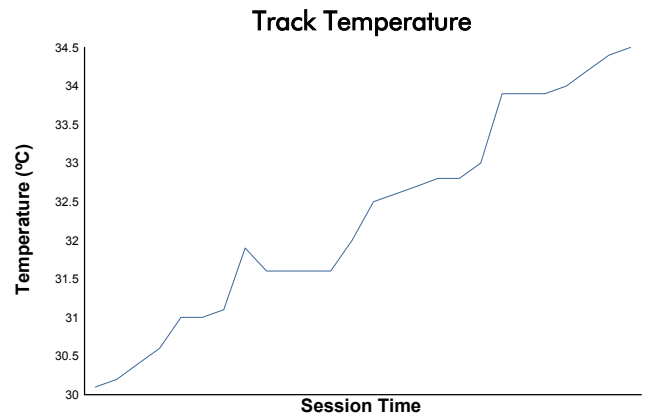

6 Hours of Fuji

TCR Japan Series

Race 2

Weather Report

Track Status: **DRY**