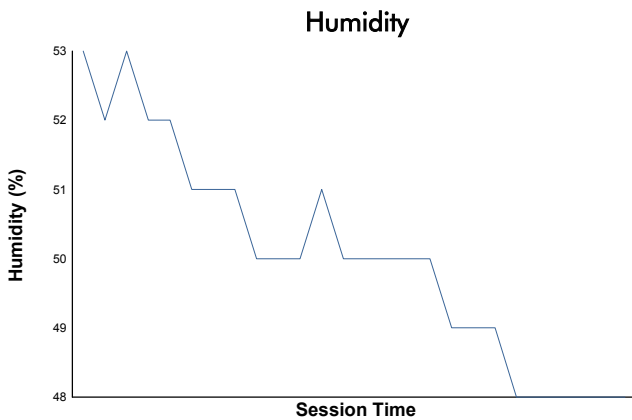

6 Hours of Fuji

TCR Japan Series

Race 2

Weather Report

Track Status: **DRY**