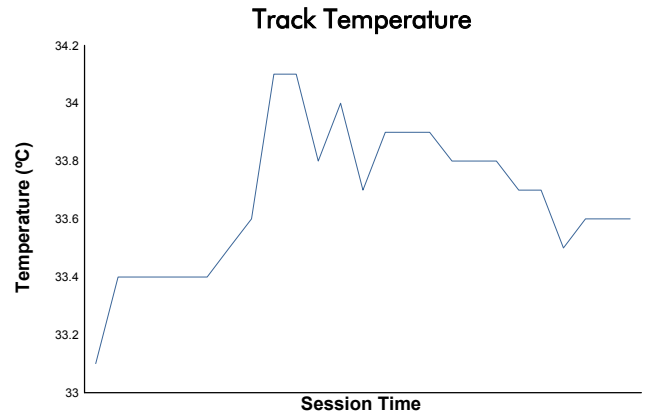

Bapco 8 Hours of Bahrain
Porsche Sprint Challenge ME
Race 1

Weather Report

Track Status: **DRY**