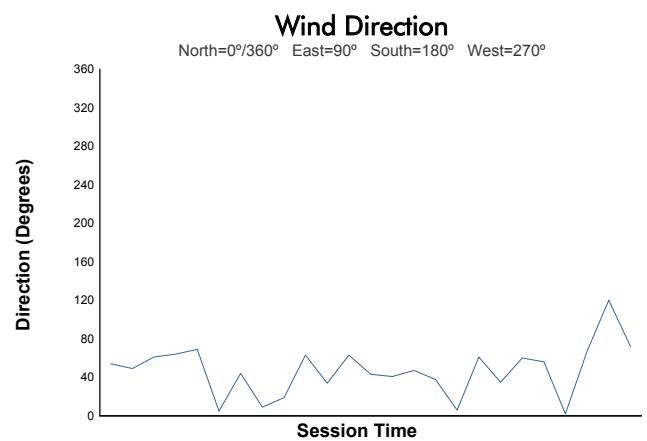

Bapco 8 Hours of Bahrain
Porsche Sprint Challenge ME
Race 1

Weather Report

Track Status: **DRY**