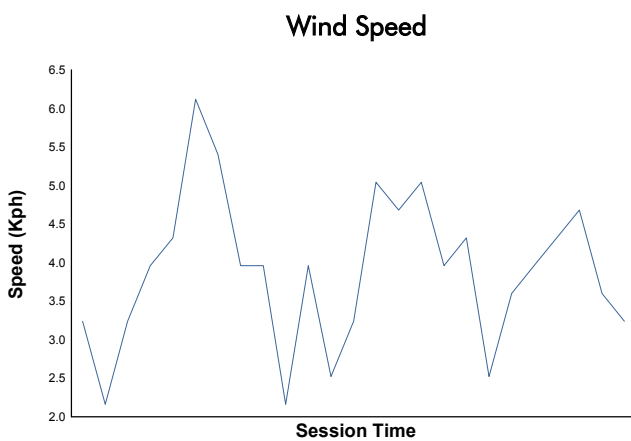

Bapco 8 Hours of Bahrain
Porsche Sprint Challenge ME
Race 1

Weather Report

Track Status: **DRY**