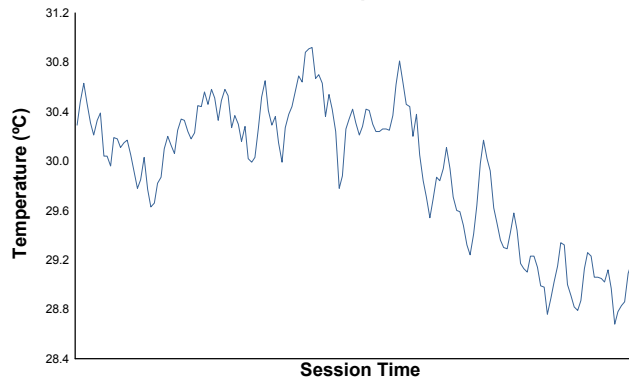

**FIA WEC**  
Private Test Day  
Private Test Day 2 - PM

**Weather Report**

**Air Temperature**

**Humidity**

**Pressure**

**Wind Speed**

**Wind Direction**

North=0°/360° East=90° South=180° West=270°