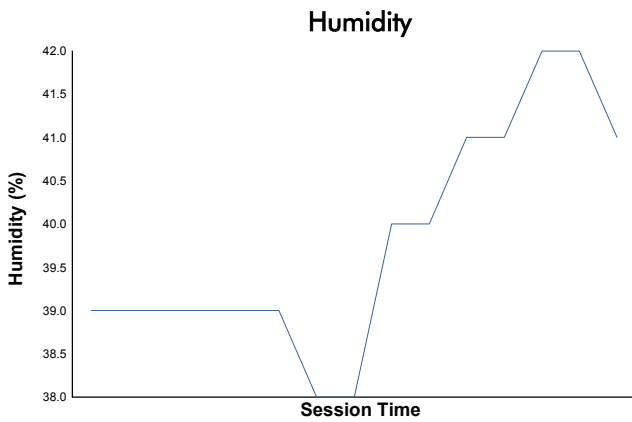

FIA WEC
1000 Miles of Sebring
Qualifying LMGTE Am

Weather Report

Track Status: **DRY**