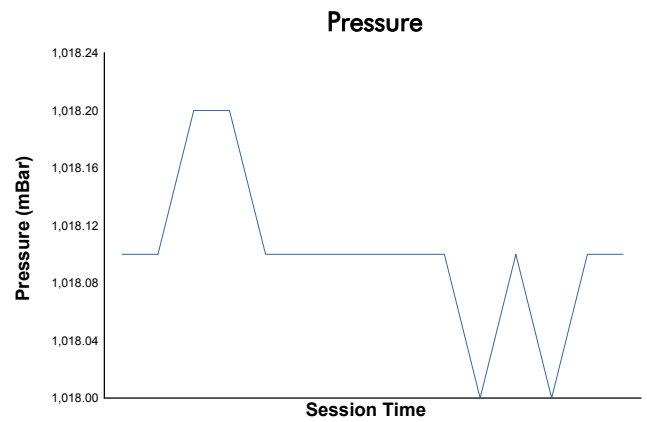

FIA WEC
1000 Miles of Sebring
Qualifying LMGTE Am

Weather Report

Track Status: **DRY**