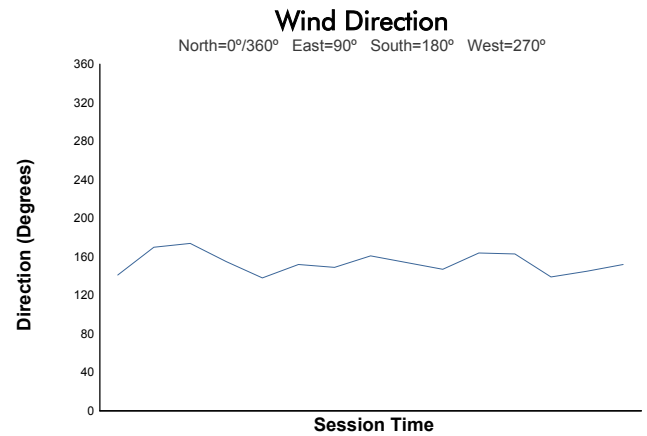

FIA WEC
1000 Miles of Sebring
Qualifying LMGTE Am

Weather Report

Track Status: **DRY**