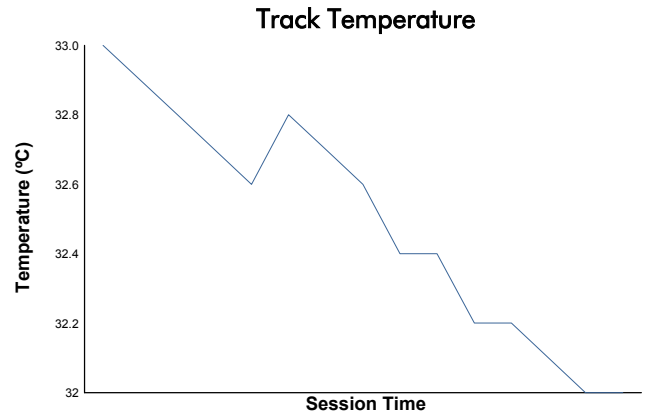

FIA WEC
1000 Miles of Sebring
Qualifying LMGTE Am

Weather Report

Track Status: **DRY**