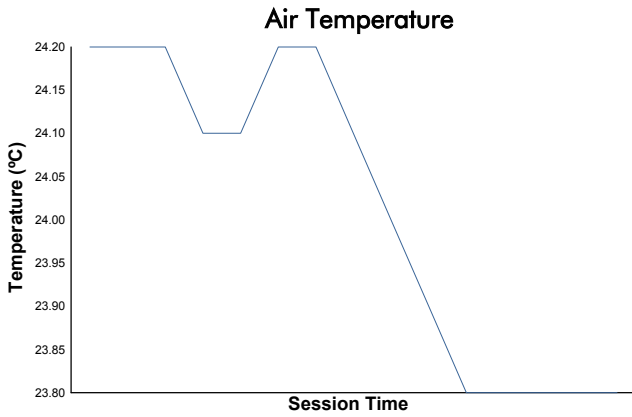

FIA WEC
1000 Miles of Sebring
Qualifying LMGTE Am

Weather Report

Track Status: **DRY**