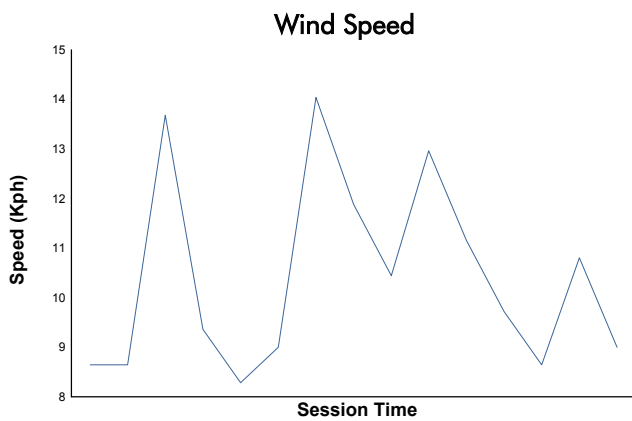

FIA WEC
1000 Miles of Sebring
Qualifying LMGTE Am

Weather Report

Track Status: **DRY**