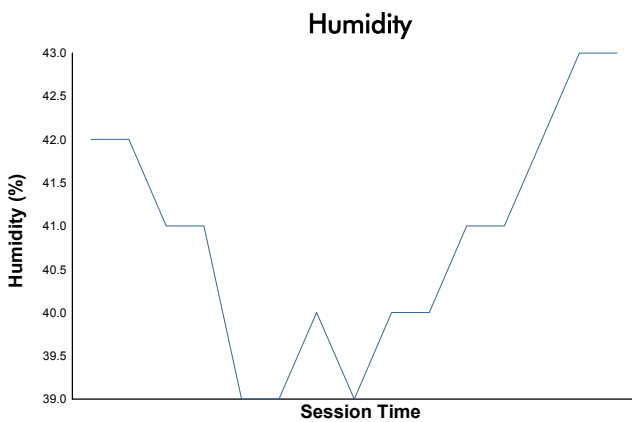

FIA WEC
1000 Miles of Sebring
Qualifying LMP2

Weather Report

Track Status: **DRY**