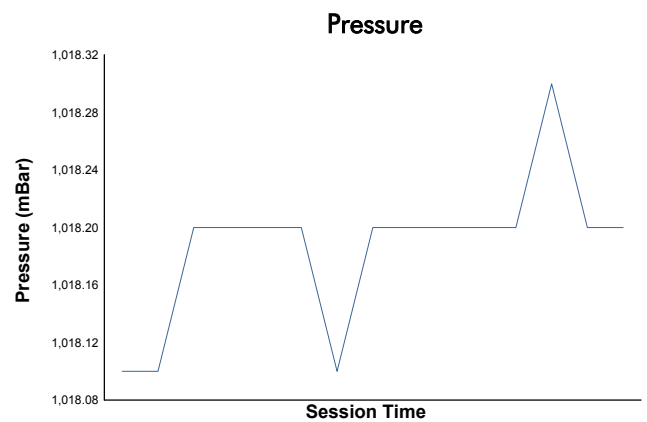

FIA WEC
1000 Miles of Sebring
Qualifying LMP2

Weather Report

Track Status: **DRY**