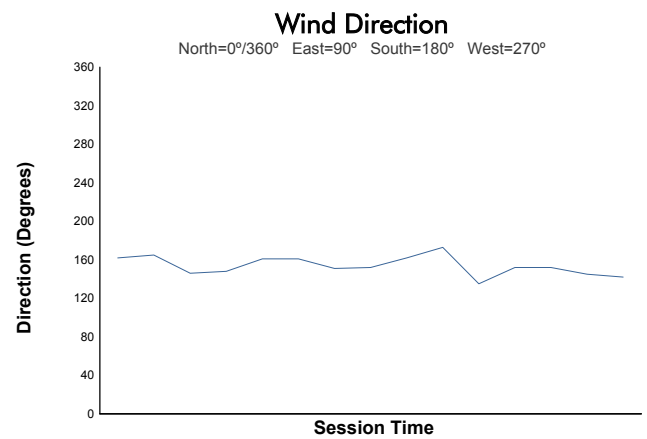

FIA WEC
1000 Miles of Sebring
Qualifying LMP2

Weather Report

Track Status: **DRY**