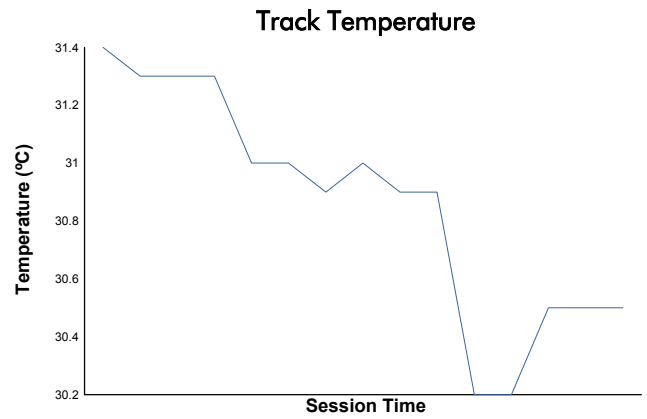

FIA WEC
1000 Miles of Sebring
Qualifying LMP2

Weather Report

Track Status: **DRY**