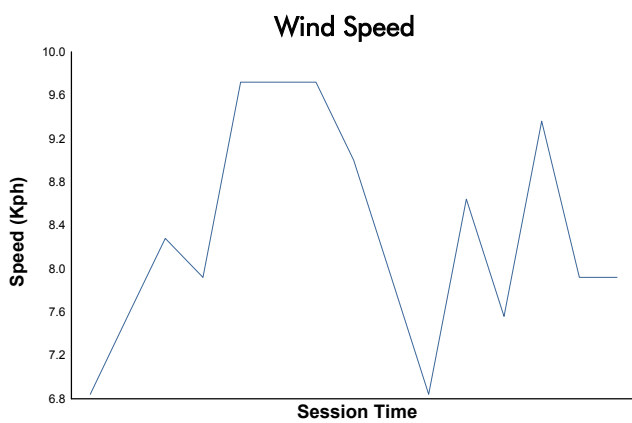

FIA WEC
1000 Miles of Sebring
Qualifying LMP2

Weather Report

Track Status: **DRY**