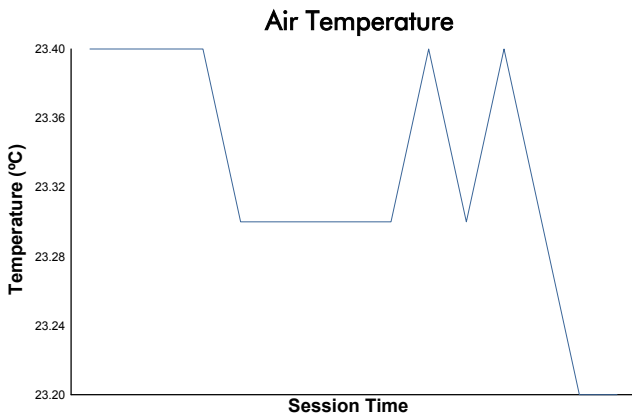

FIA WEC
1000 Miles of Sebring
Qualifying LMP2

Weather Report

Track Status: **DRY**