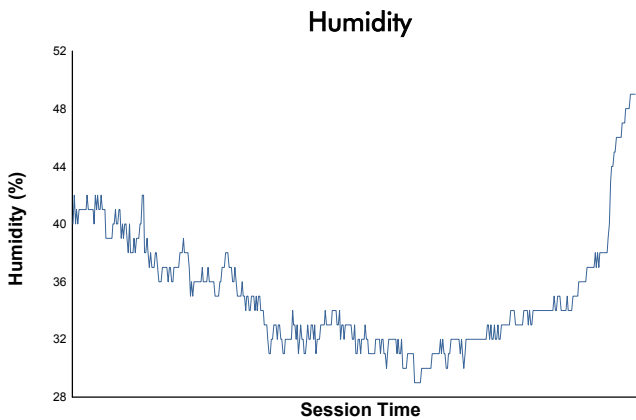

FIA WEC
1000 Miles of Sebring
Race

Weather Report

Track Status: **DRY**