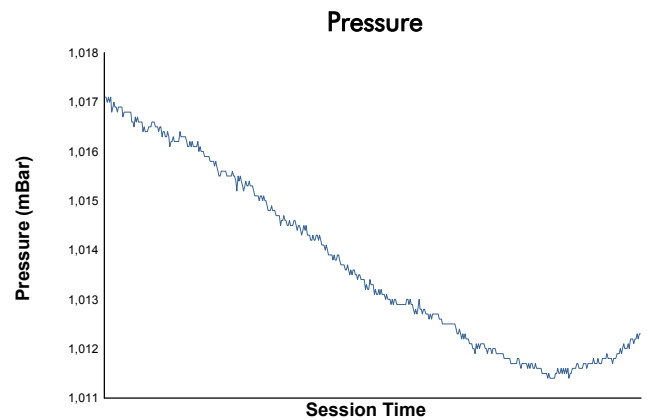

FIA WEC
1000 Miles of Sebring
Race

Weather Report

Track Status: **DRY**