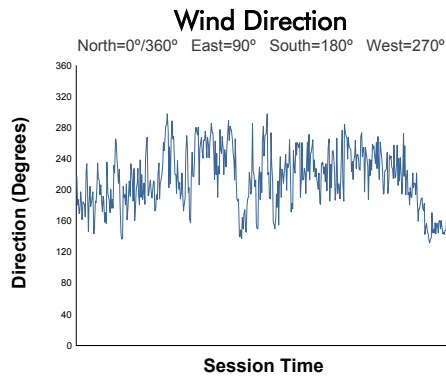

FIA WEC
1000 Miles of Sebring
Race

Weather Report

Track Status: **DRY**