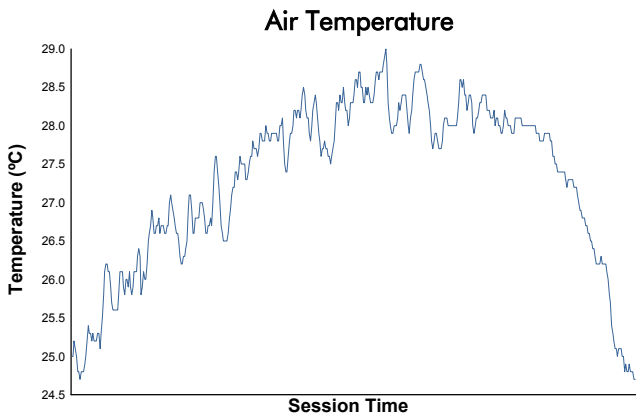

FIA WEC
1000 Miles of Sebring
Race

Weather Report

Track Status: **DRY**