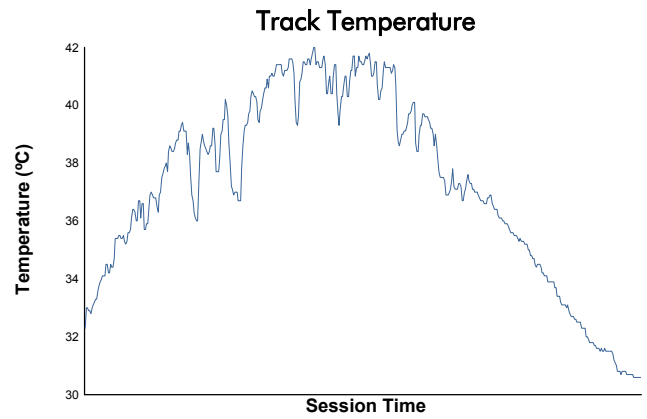

FIA WEC
1000 Miles of Sebring
Race

Weather Report

Track Status: **DRY**