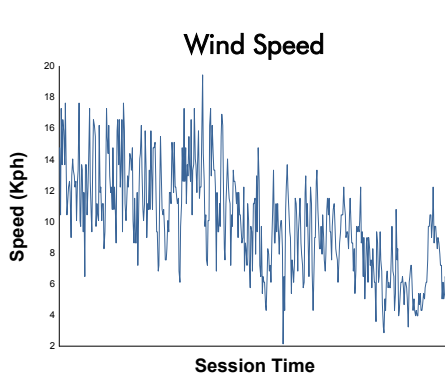

FIA WEC
1000 Miles of Sebring
Race

Weather Report

Track Status: **DRY**