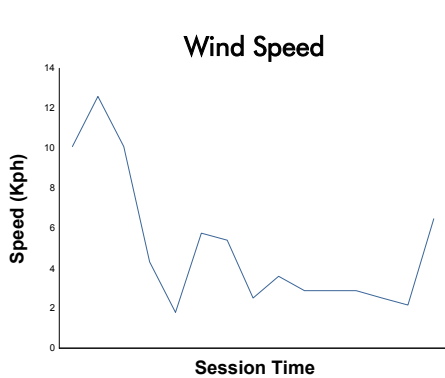

FIA WEC
6 Hours of Portimao
Qualifying LMGTE Am

Weather Report

Track Status: **DRY**