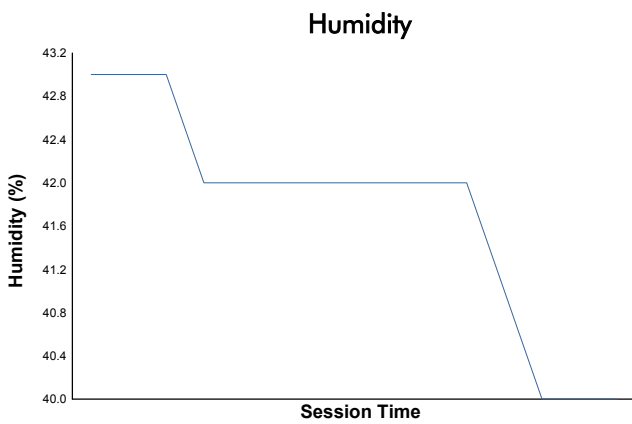

FIA WEC
6 Hours of Portimao
Qualifying LMGTE Am

Weather Report

Track Status: **DRY**