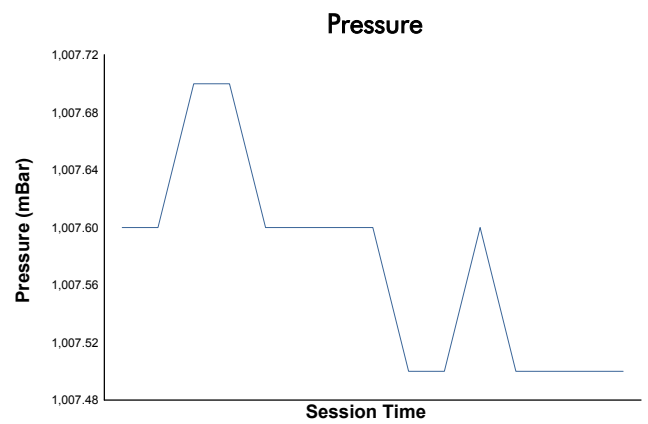

FIA WEC
6 Hours of Portimao
Qualifying LMGTE Am

Weather Report

Track Status: **DRY**