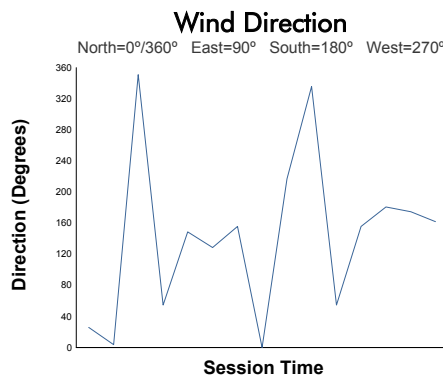

FIA WEC
6 Hours of Portimao
Qualifying LMGTE Am

Weather Report

Track Status: **DRY**