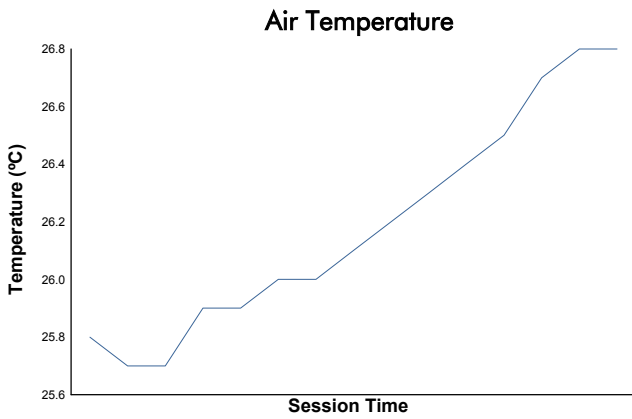

FIA WEC
6 Hours of Portimao
Qualifying LMGTE Am

Weather Report

Track Status: **DRY**