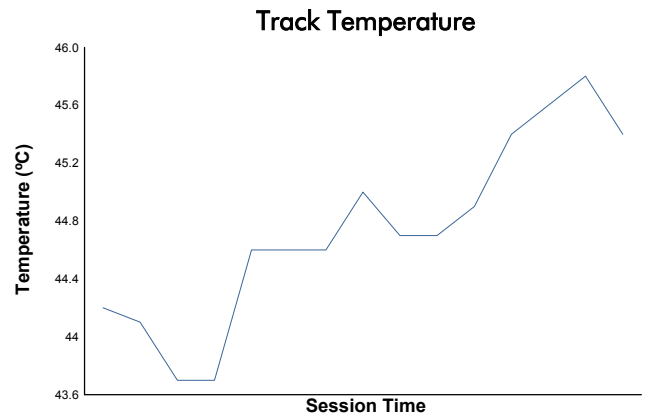

FIA WEC
6 Hours of Portimao
Qualifying LMGTE Am

Weather Report

Track Status: **DRY**