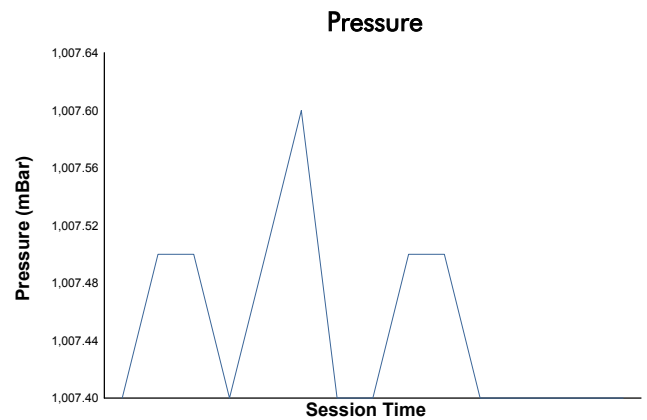

FIA WEC
6 Hours of Portimao
Qualifying LMP2

Weather Report

Track Status: **DRY**