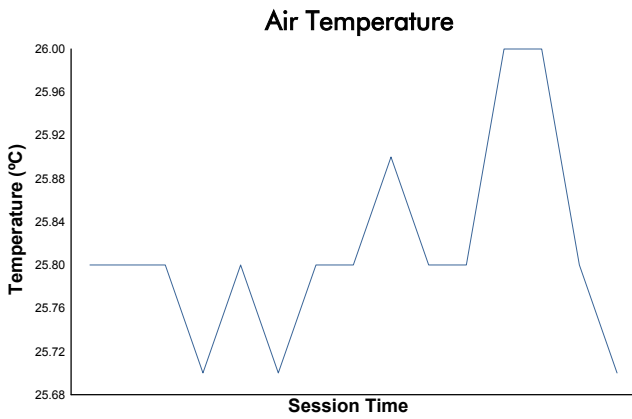

FIA WEC
6 Hours of Portimao
Qualifying LMP2

Weather Report

Track Status: **DRY**