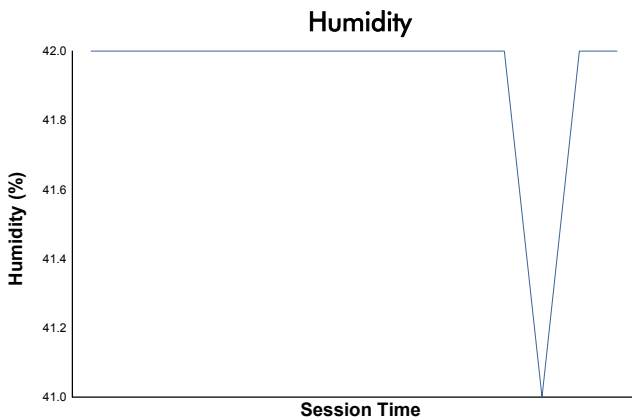

FIA WEC
6 Hours of Portimao
Qualifying LMP2

Weather Report

Track Status: **DRY**