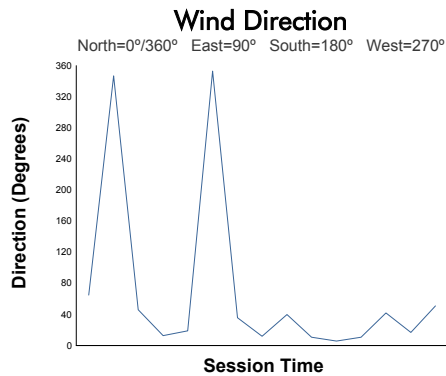

FIA WEC
6 Hours of Portimao
Qualifying LMP2

Weather Report

Track Status: **DRY**