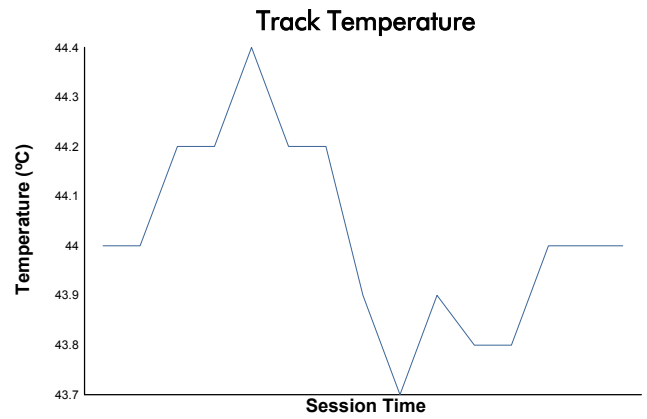

FIA WEC
6 Hours of Portimao
Qualifying LMP2

Weather Report

Track Status: **DRY**