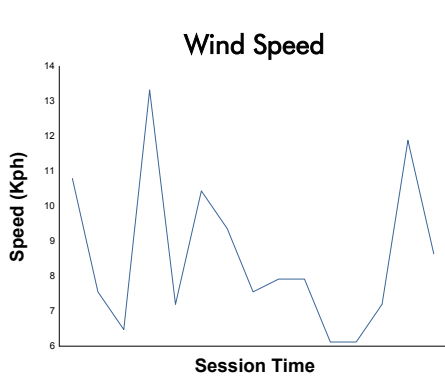

FIA WEC
6 Hours of Portimao
Qualifying LMP2

Weather Report

Track Status: **DRY**