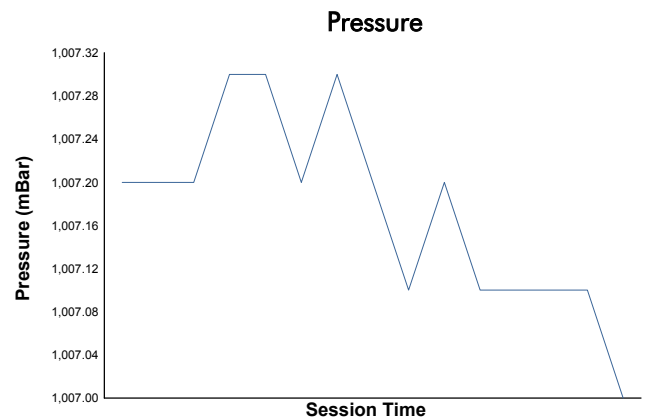

FIA WEC
6 Hours of Portimao
Qualifying HYPERCAR

Weather Report

Track Status: **DRY**