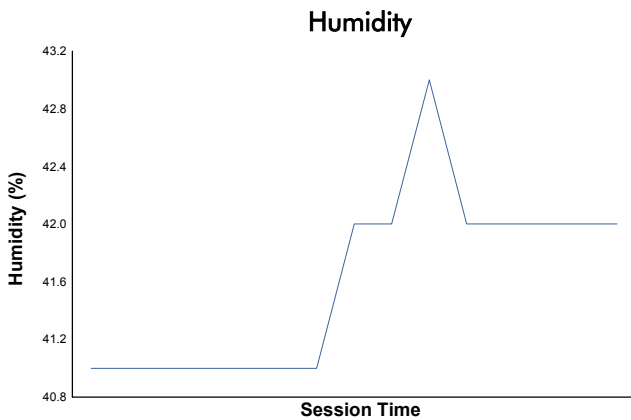

FIA WEC
6 Hours of Portimao
Qualifying HYPERCAR

Weather Report

Track Status: **DRY**