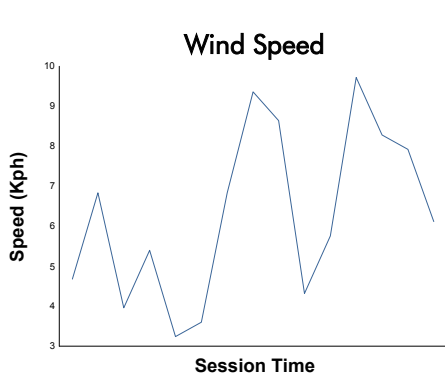

FIA WEC
6 Hours of Portimao
Qualifying HYPERCAR

Weather Report

Track Status: **DRY**