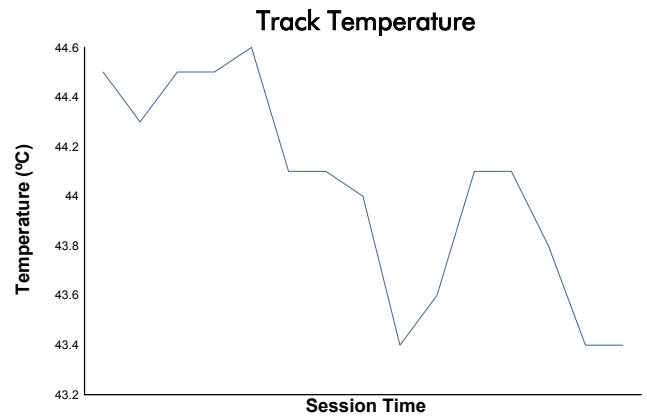

FIA WEC
6 Hours of Portimao
Qualifying HYPERCAR

Weather Report

Track Status: **DRY**