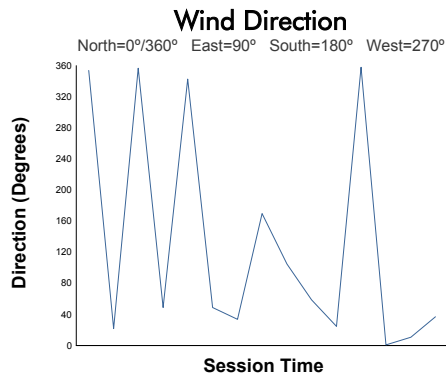

FIA WEC
6 Hours of Portimao
Qualifying HYPERCAR

Weather Report

Track Status: **DRY**