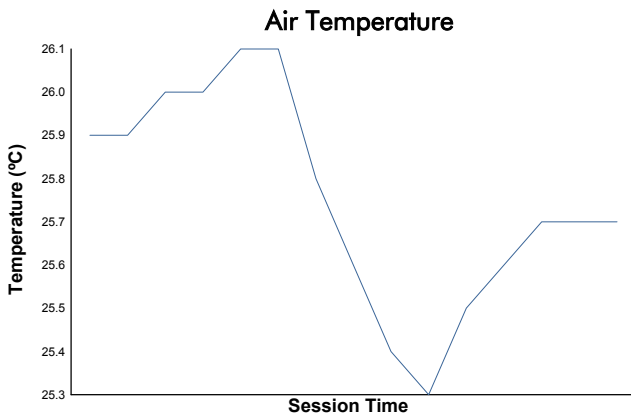

FIA WEC
6 Hours of Portimao
Qualifying HYPERCAR

Weather Report

Track Status: **DRY**