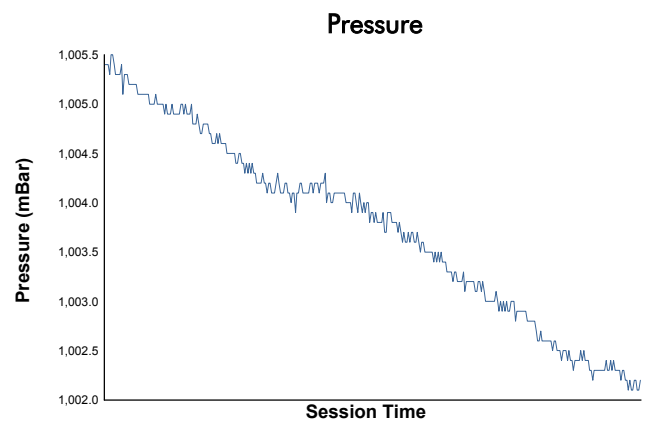

FIA WEC
6 Hours of Portimão
Race

Weather Report

Track Status: **DRY**