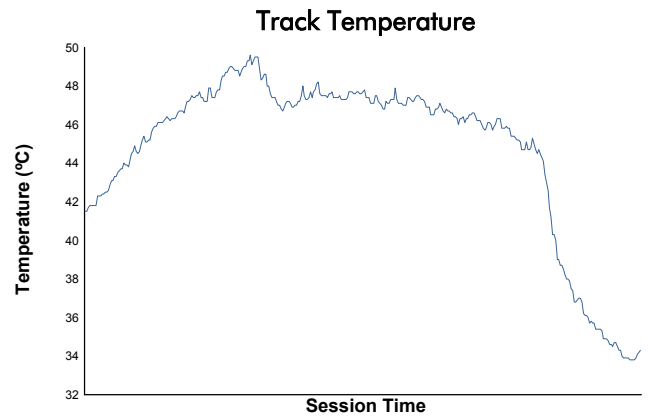

FIA WEC
6 Hours of Portimão
Race

Weather Report

Track Status: **DRY**