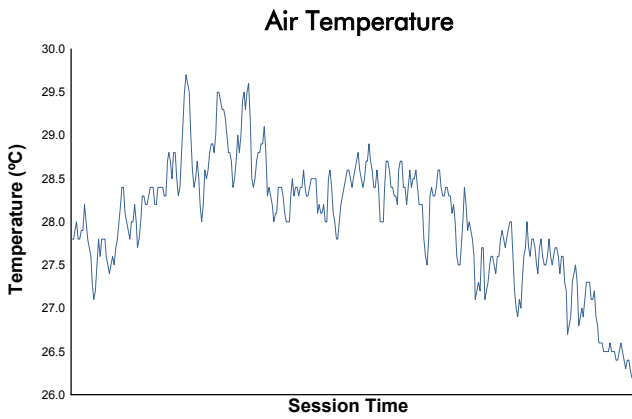

FIA WEC
6 Hours of Portimão
Race

Weather Report

Track Status: **DRY**