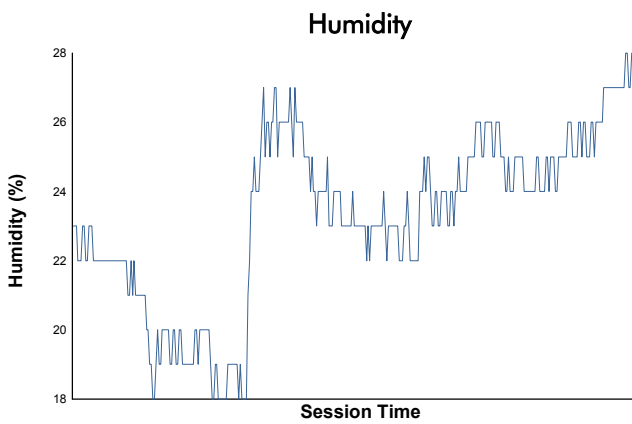

FIA WEC
6 Hours of Portimão
Race

Weather Report

Track Status: **DRY**