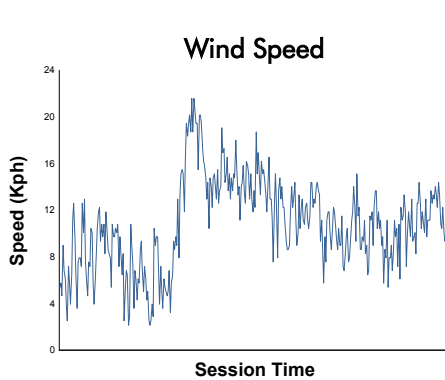

FIA WEC
6 Hours of Portimão
Race

Weather Report

Track Status: **DRY**