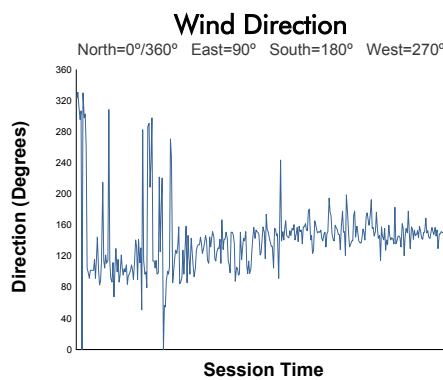

FIA WEC
6 Hours of Portimão
Race

Weather Report

Track Status: **DRY**