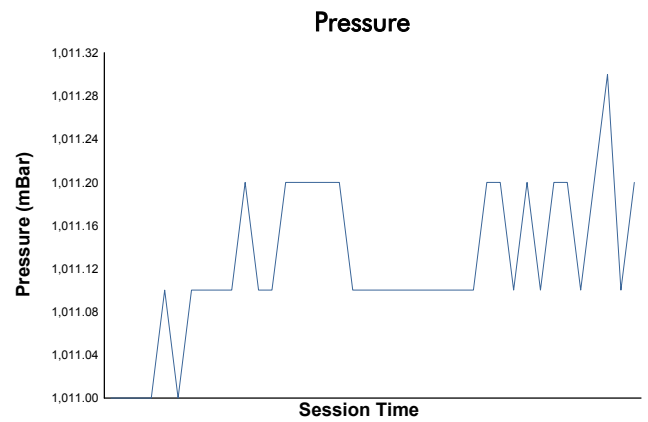

6 Hours of Portimao

Porsche Sprint Challenge Iberica

Free Practice 1

Weather Report

Track Status: **DRY**