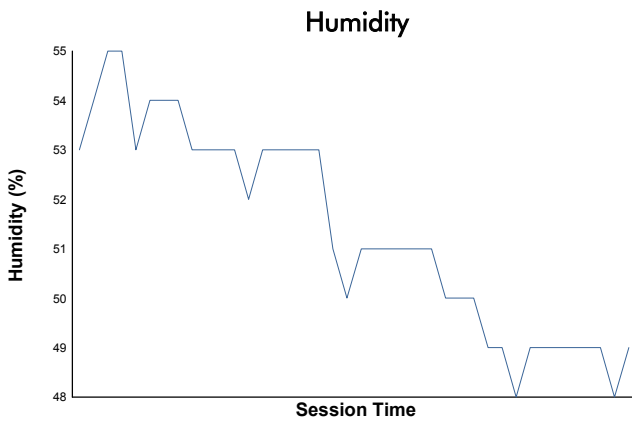

6 Hours of Portimao

Porsche Sprint Challenge Iberica

Free Practice 1

Weather Report

Track Status: **DRY**