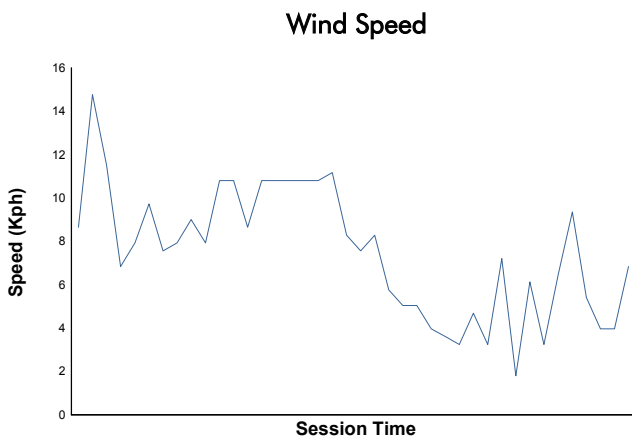

6 Hours of Portimao

Porsche Sprint Challenge Iberica

Free Practice 1

Weather Report

Track Status: **DRY**