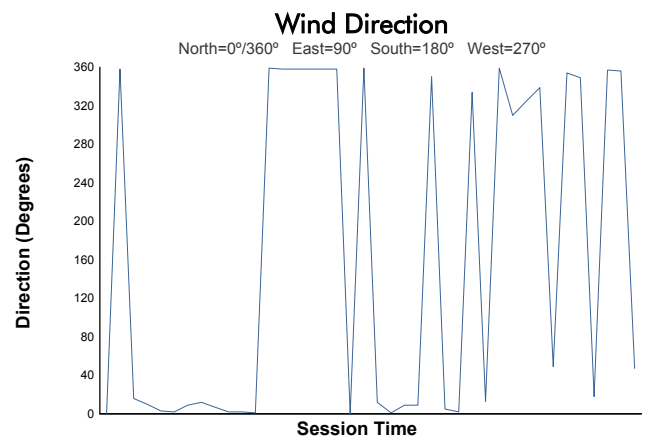

6 Hours of Portimao

Porsche Sprint Challenge Iberica

Free Practice 1

Weather Report

Track Status: **DRY**