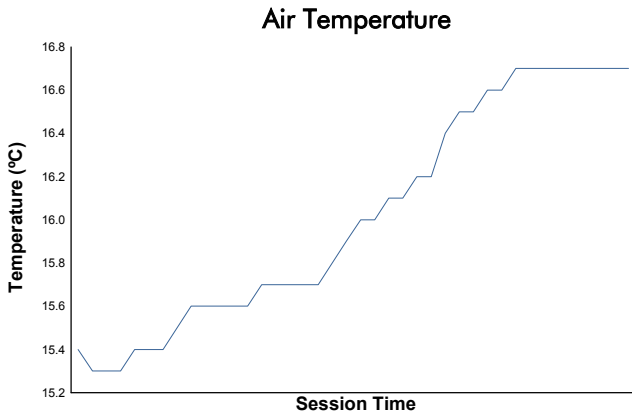

6 Hours of Portimao

Porsche Sprint Challenge Iberica

Free Practice 1

Weather Report

Track Status: **DRY**