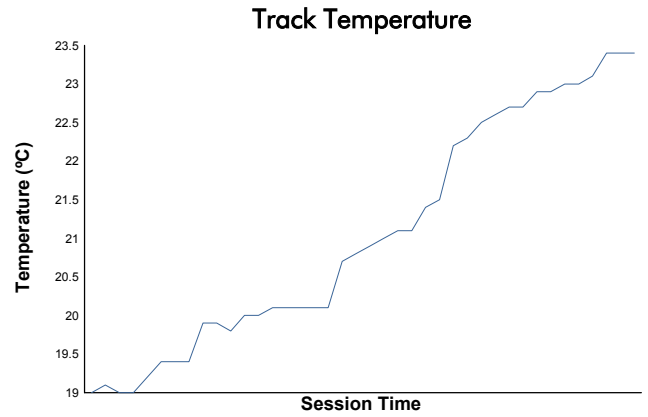

6 Hours of Portimao

Porsche Sprint Challenge Iberica

Free Practice 1

Weather Report

Track Status: **DRY**