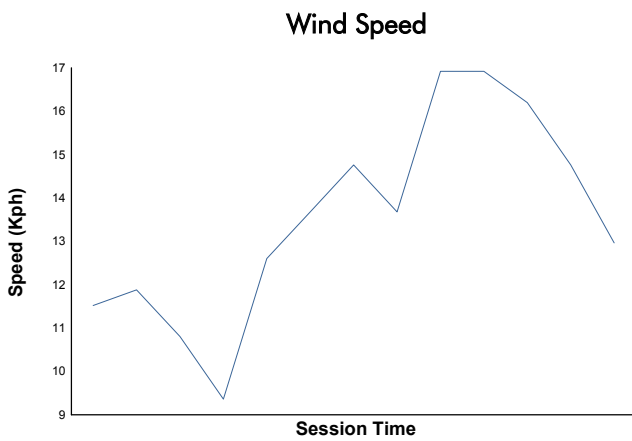

6 Hours of Portimao

Porsche Sprint Challenge Iberica

Qualifying Practice 1

Weather Report

Track Status: **DRY**