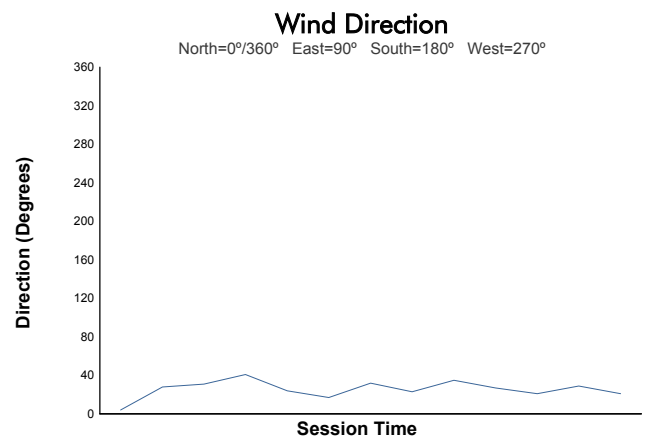

6 Hours of Portimao

Porsche Sprint Challenge Iberica

Qualifying Practice 1

Weather Report

Track Status: **DRY**