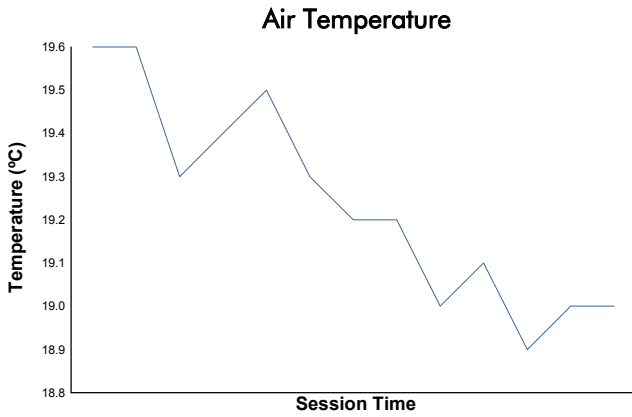

6 Hours of Portimao

Porsche Sprint Challenge Iberica

Qualifying Practice 1

Weather Report

Track Status: **DRY**