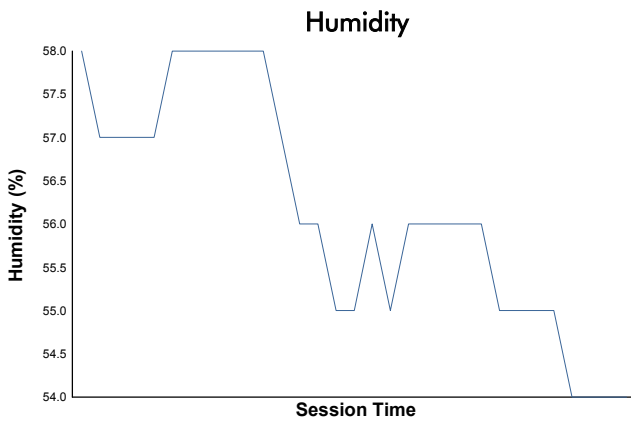

6 Hours of Portimao

Porsche Sprint Challenge Iberica

Race 1

Weather Report

Track Status: **DRY**