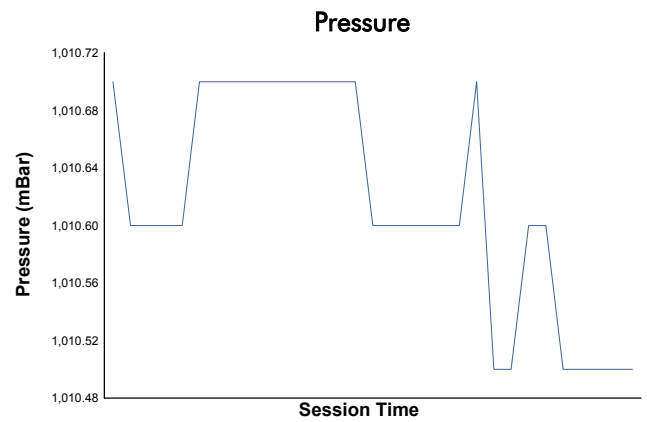

6 Hours of Portimao

Porsche Sprint Challenge Iberica

Race 1

Weather Report

Track Status: **DRY**