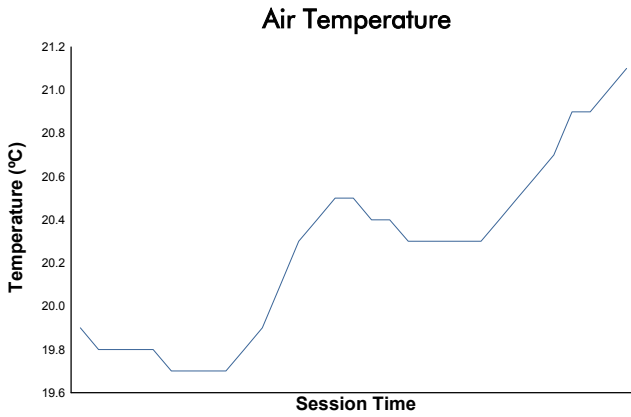

6 Hours of Portimao

Porsche Sprint Challenge Iberica

Race 1

Weather Report

Track Status: **DRY**