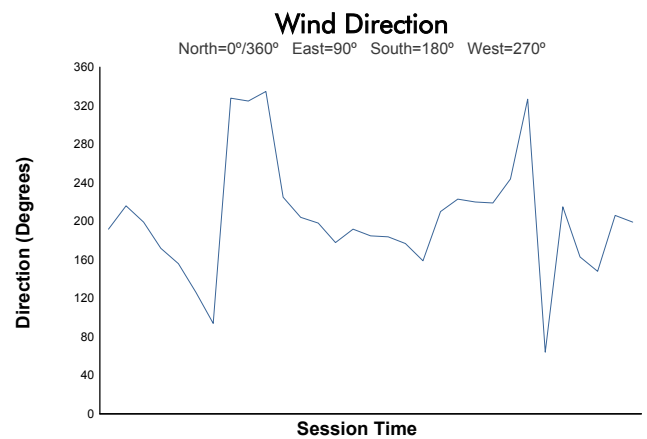

6 Hours of Portimao

Porsche Sprint Challenge Iberica

Race 1

Weather Report

Track Status: **DRY**