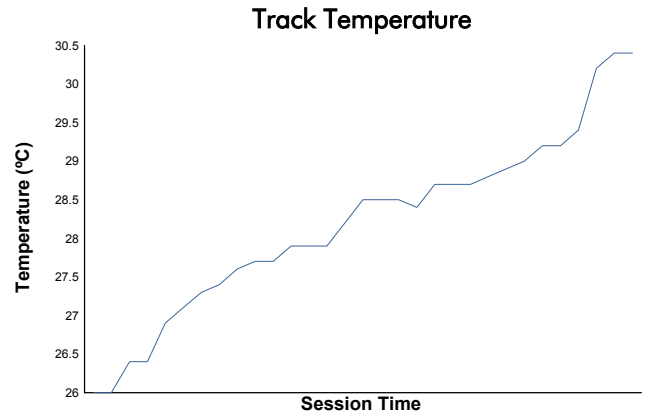

6 Hours of Portimao

Porsche Sprint Challenge Iberica

Race 1

Weather Report

Track Status: **DRY**