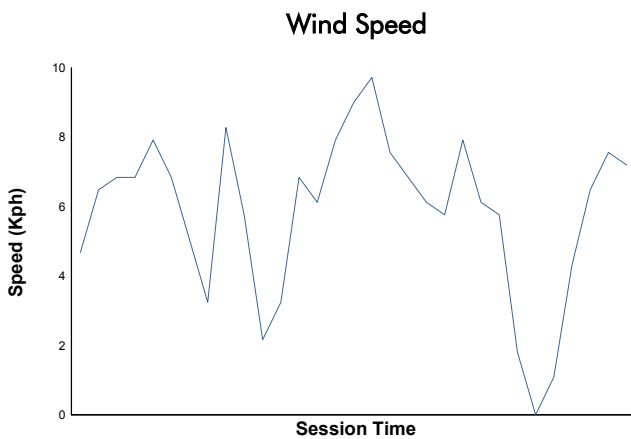

6 Hours of Portimao

Porsche Sprint Challenge Iberica

Race 1

Weather Report

Track Status: **DRY**