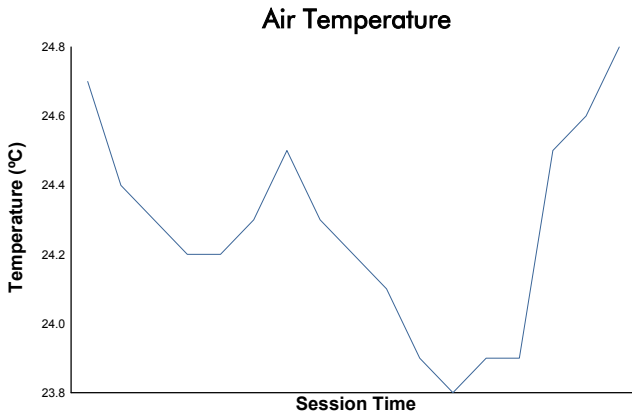

6 Hours of Portimao

Porsche Sprint Challenge Iberica

Qualifying Practice 2

Weather Report

Track Status: **DRY**