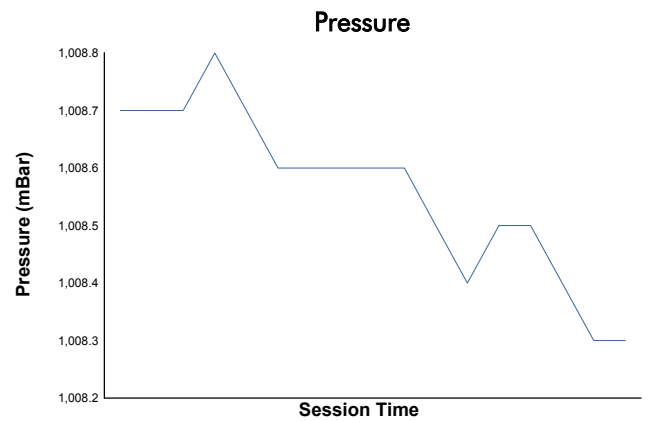

6 Hours of Portimao

Porsche Sprint Challenge Iberica

Qualifying Practice 2

Weather Report

Track Status: **DRY**