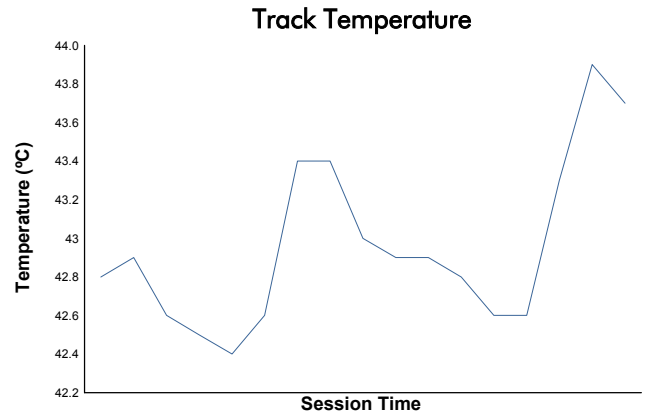

6 Hours of Portimao

Porsche Sprint Challenge Iberica

Qualifying Practice 2

Weather Report

Track Status: **DRY**