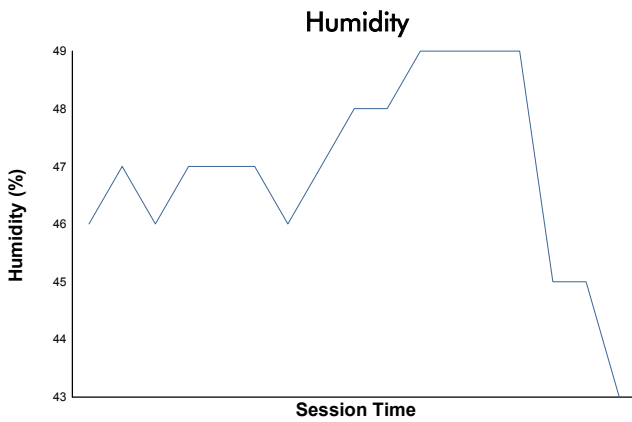

6 Hours of Portimao

Porsche Sprint Challenge Iberica

Qualifying Practice 2

Weather Report

Track Status: **DRY**