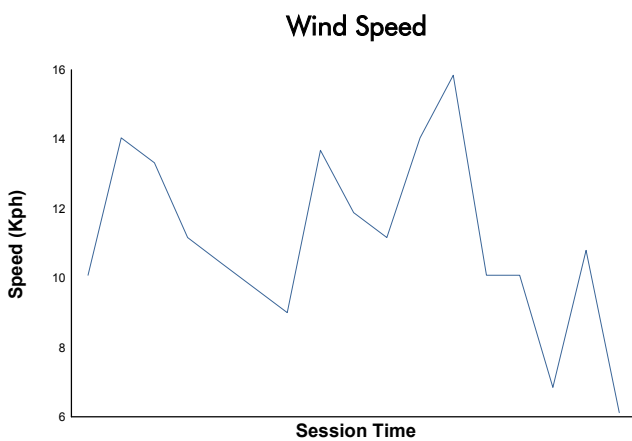

6 Hours of Portimao

Porsche Sprint Challenge Iberica

Qualifying Practice 2

Weather Report

Track Status: **DRY**