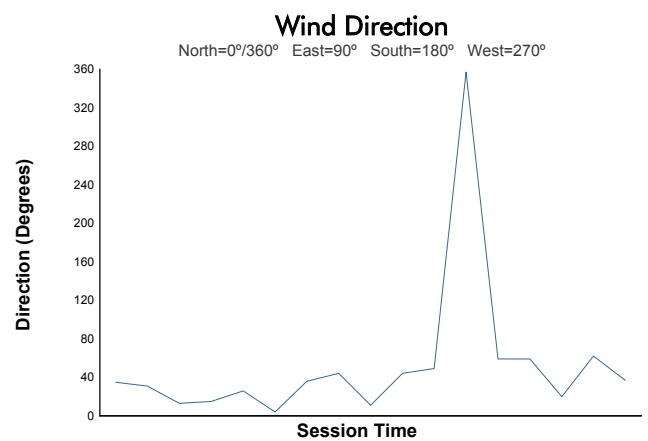

6 Hours of Portimao

Porsche Sprint Challenge Iberica

Qualifying Practice 2

Weather Report

Track Status: **DRY**