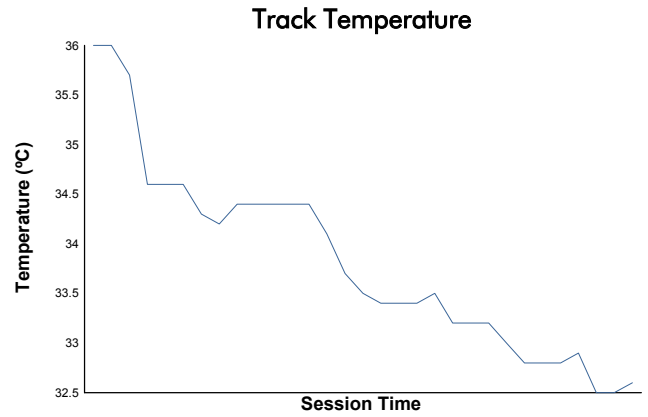

6 Hours of Portimao

Porsche Sprint Challenge Iberica

Race 2

Weather Report

Track Status: **DRY**