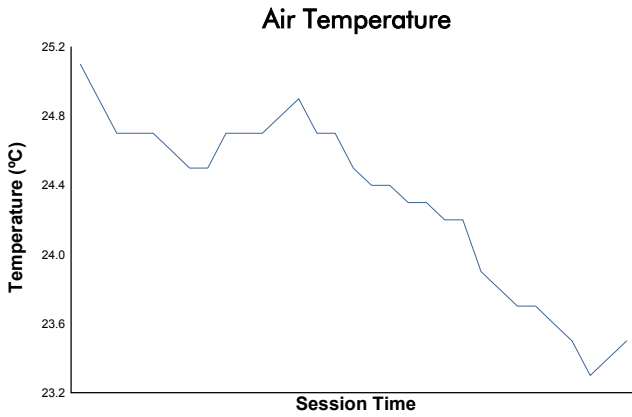

6 Hours of Portimao

Porsche Sprint Challenge Iberica

Race 2

Weather Report

Track Status: **DRY**