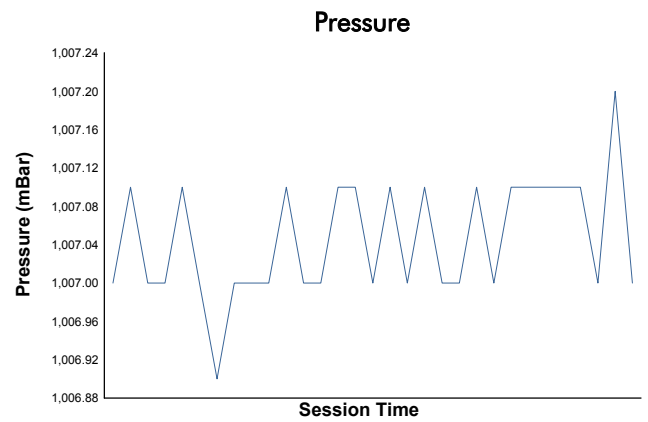

6 Hours of Portimao

Porsche Sprint Challenge Iberica

Race 2

Weather Report

Track Status: **DRY**