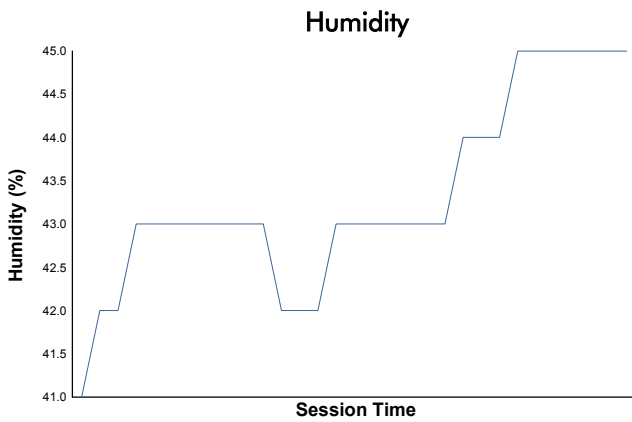

6 Hours of Portimao

Porsche Sprint Challenge Iberica

Race 2

Weather Report

Track Status: **DRY**