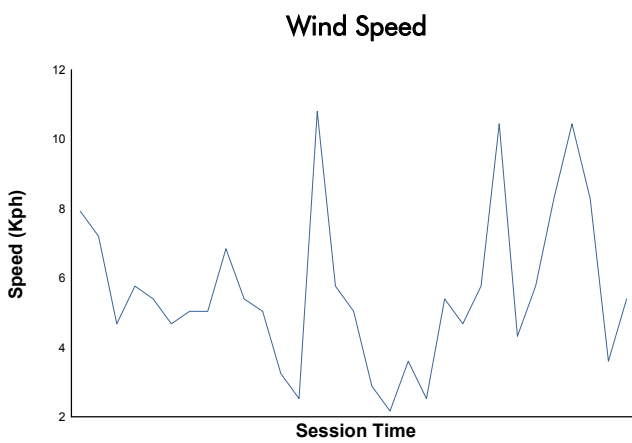

6 Hours of Portimao

Porsche Sprint Challenge Iberica

Race 2

Weather Report

Track Status: **DRY**