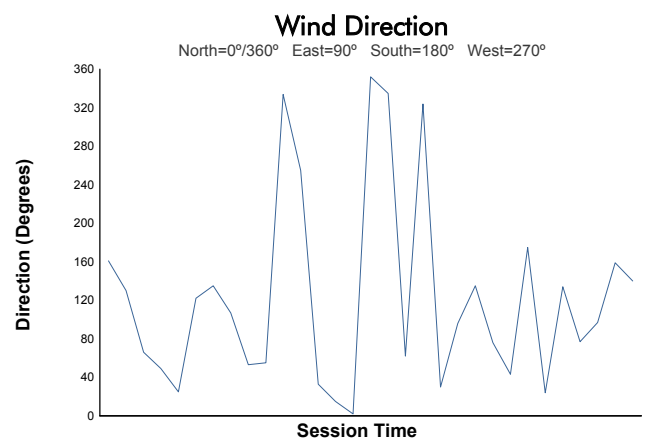

6 Hours of Portimao

Porsche Sprint Challenge Iberica

Race 2

Weather Report

Track Status: **DRY**