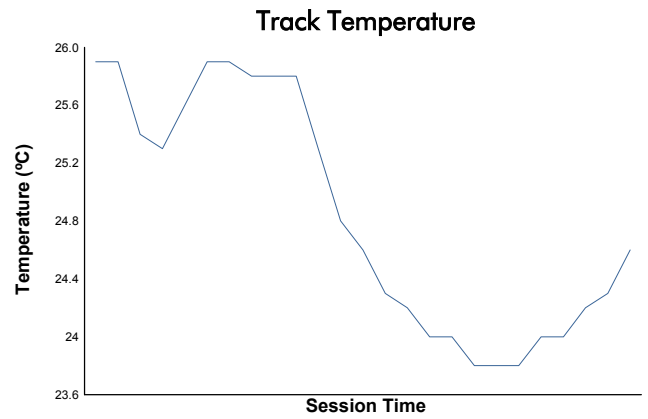

FIA WEC

6 Hours of Spa-Francorchamps

Qualifying LMGTE Am

Weather Report

Track Status: **DRY**