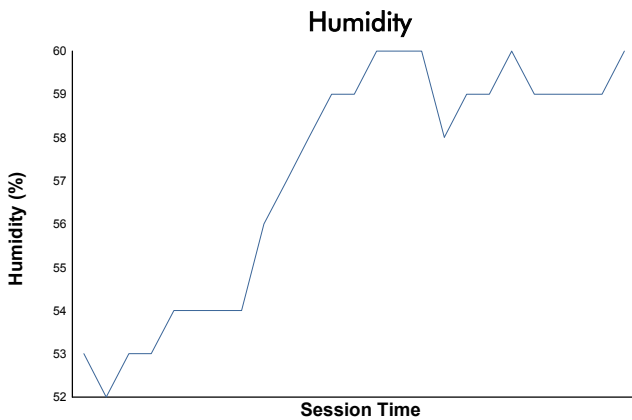

FIA WEC

6 Hours of Spa-Francorchamps

Qualifying LMGTE Am

Weather Report

Track Status: **DRY**