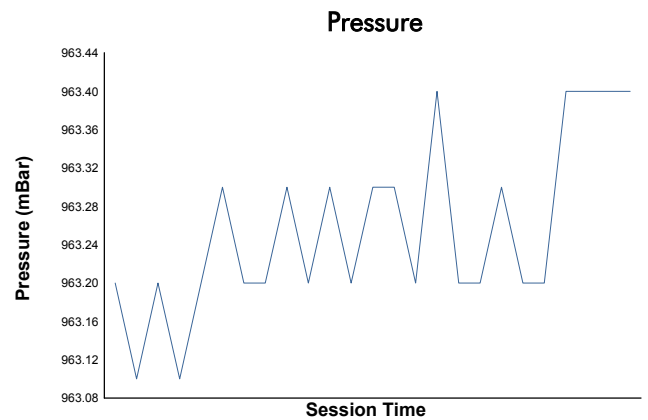

FIA WEC

6 Hours of Spa-Francorchamps

Qualifying LMGTE Am

Weather Report

Track Status: **DRY**