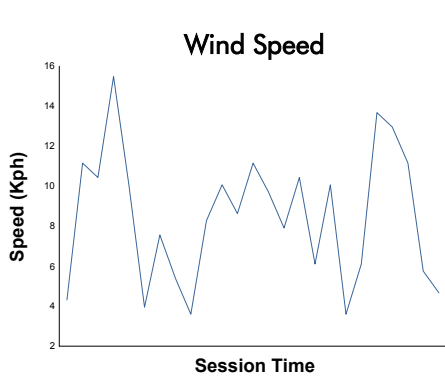

FIA WEC

6 Hours of Spa-Francorchamps

Qualifying LMGTE Am

Weather Report

Track Status: **DRY**