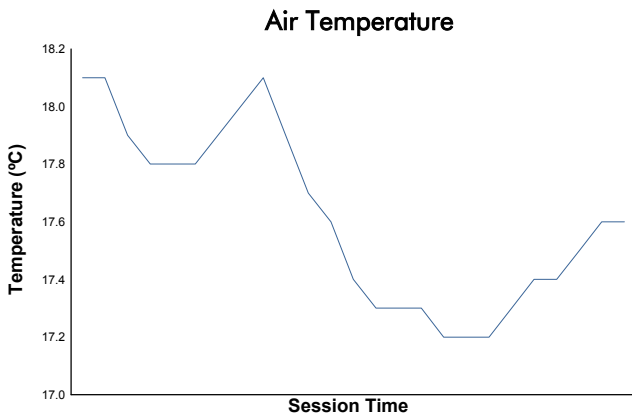

FIA WEC

6 Hours of Spa-Francorchamps

Qualifying LMGTE Am

Weather Report

Track Status: **DRY**