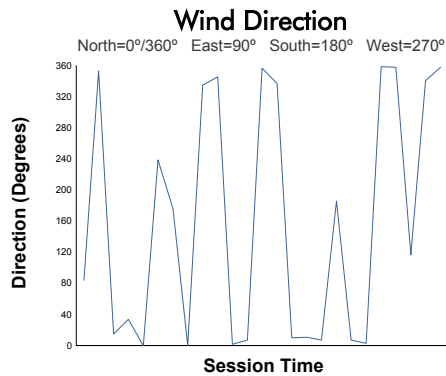

FIA WEC

6 Hours of Spa-Francorchamps

Qualifying LMGTE Am

Weather Report

Track Status: **DRY**