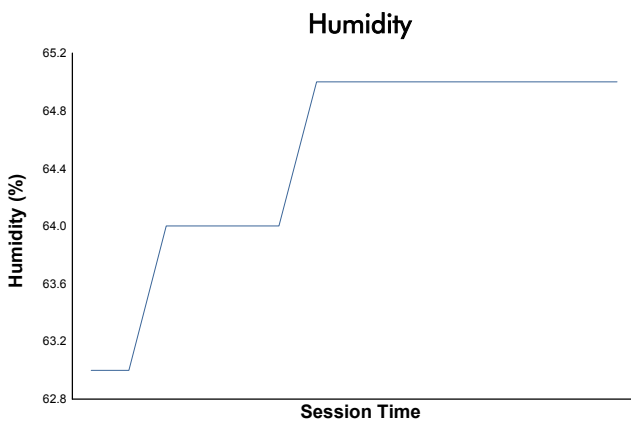

FIA WEC

6 Hours of Spa-Francorchamps

Qualifying LMP2

Weather Report

Track Status: **DRY**