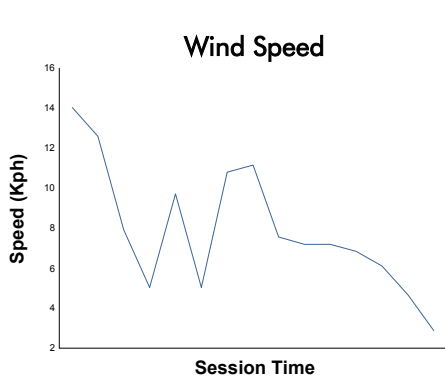

FIA WEC

6 Hours of Spa-Francorchamps

Qualifying LMP2

Weather Report

Track Status: **DRY**