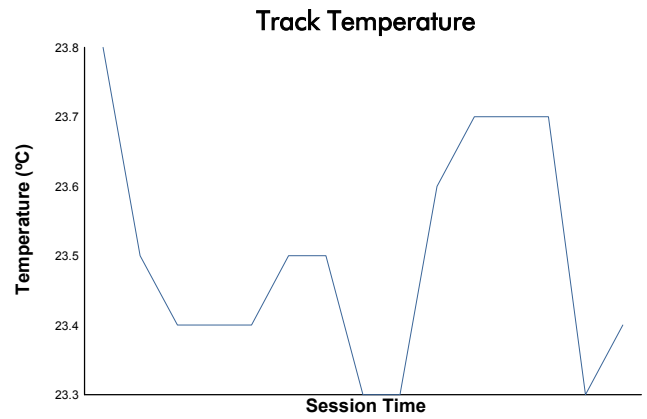

FIA WEC

6 Hours of Spa-Francorchamps

Qualifying LMP2

Weather Report

Track Status: **DRY**