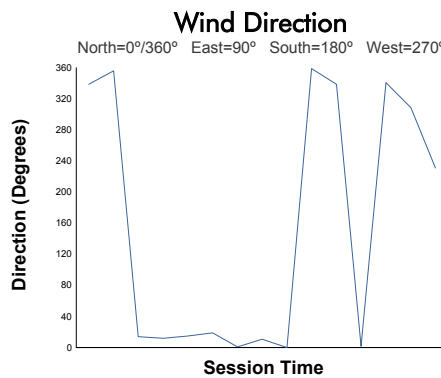

FIA WEC

6 Hours of Spa-Francorchamps

Qualifying LMP2

Weather Report

Track Status: **DRY**