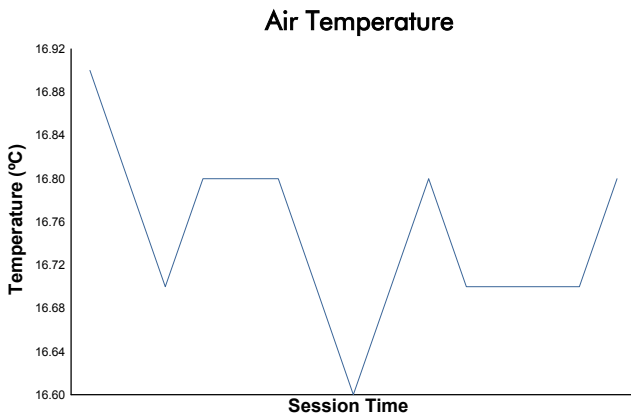

FIA WEC

6 Hours of Spa-Francorchamps

Qualifying LMP2

Weather Report

Track Status: **DRY**