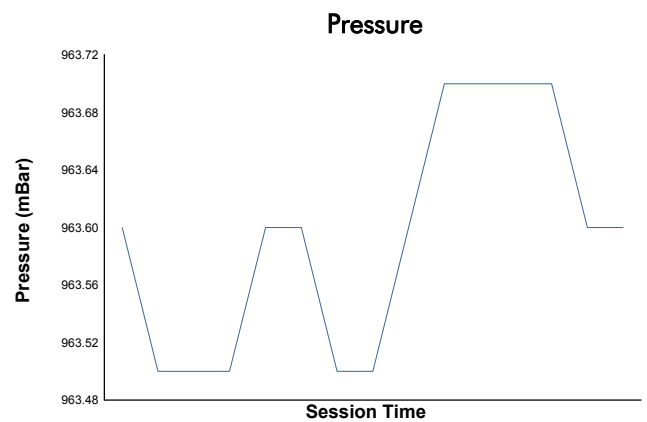

FIA WEC

6 Hours of Spa-Francorchamps

Qualifying LMP2

Weather Report

Track Status: **DRY**