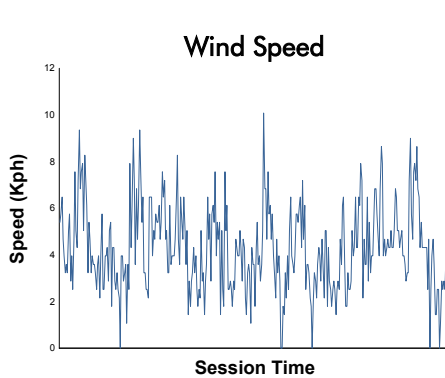

FIA WEC 6 Hours of Spa-Francorchamps Race

Weather Report

Track Status: **WET**