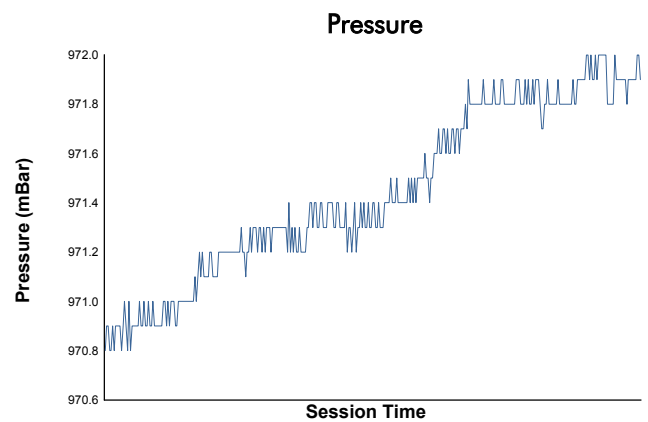

FIA WEC 6 Hours of Spa-Francorchamps Race

Weather Report

Track Status: **WET**