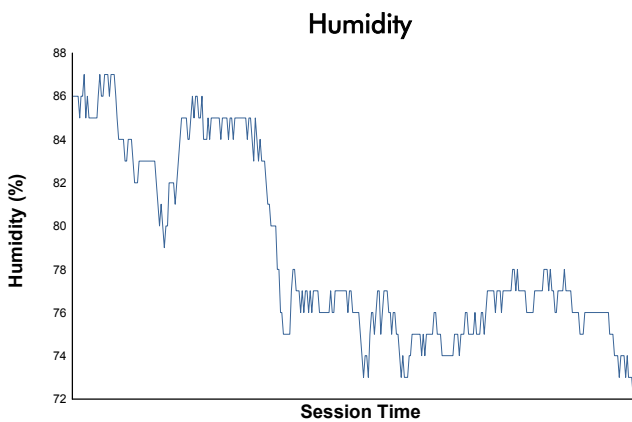

FIA WEC 6 Hours of Spa-Francorchamps Race

Weather Report

Track Status: **WET**