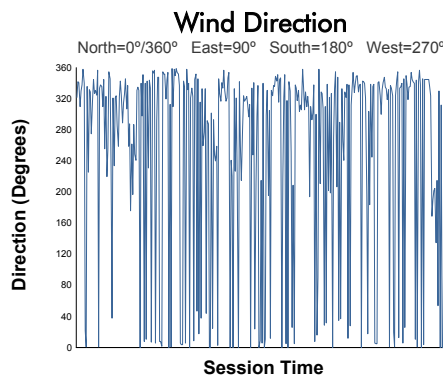

FIA WEC 6 Hours of Spa-Francorchamps Race

Weather Report

Track Status: **WET**