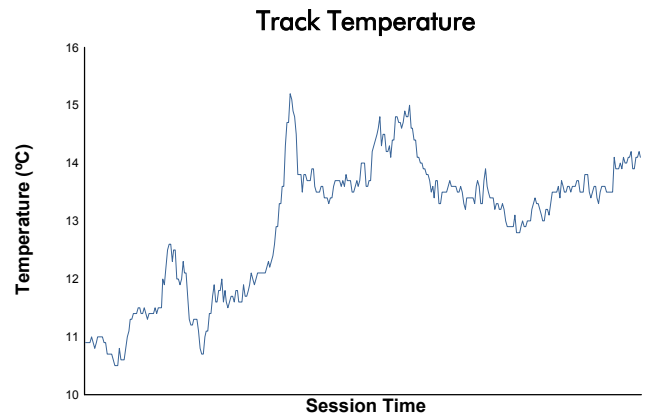

FIA WEC 6 Hours of Spa-Francorchamps Race

Weather Report

Track Status: **WET**