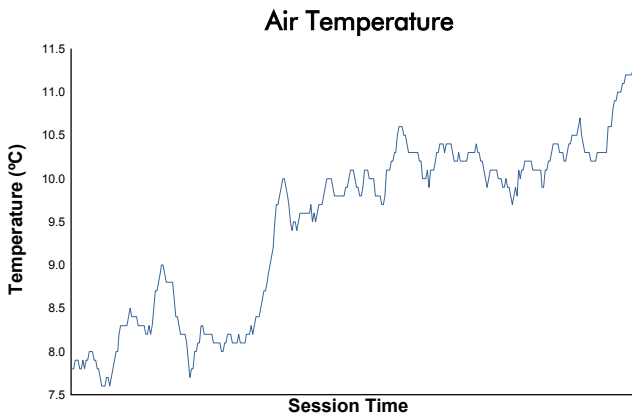

FIA WEC 6 Hours of Spa-Francorchamps Race

Weather Report

Track Status: **WET**