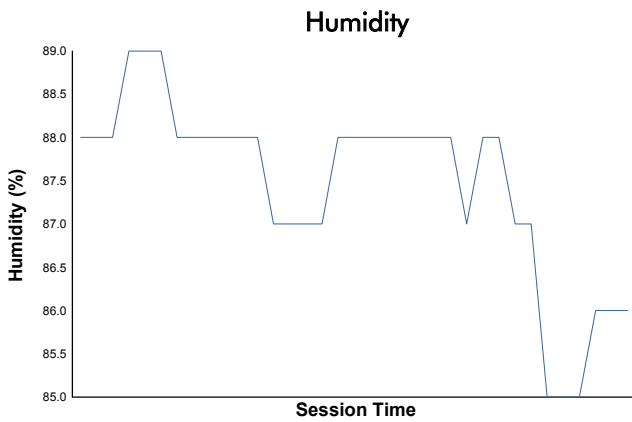

6 Hours of Spa-Francorchamps Porsche Carrera Cup Germany Qualifying Practice

Weather Report

Track Status: **WET**