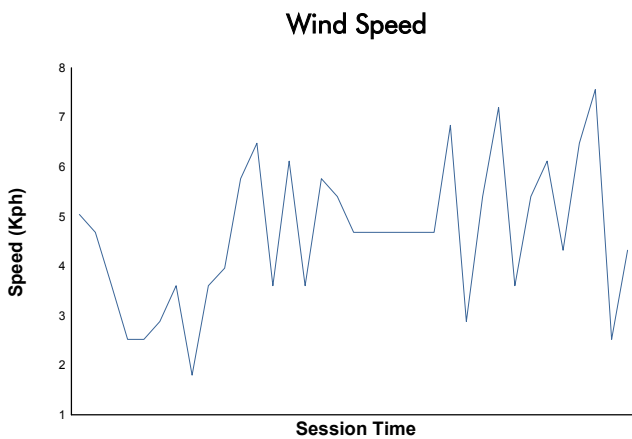

### 6 Hours of Spa-Francorchamps Porsche Carrera Cup Germany Qualifying Practice

### Weather Report

Track Status: **WET**