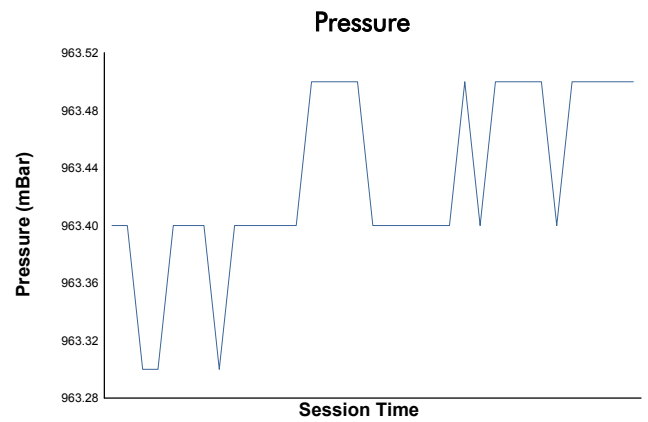

### 6 Hours of Spa-Francorchamps Porsche Carrera Cup Germany Qualifying Practice

### Weather Report

Track Status: **WET**