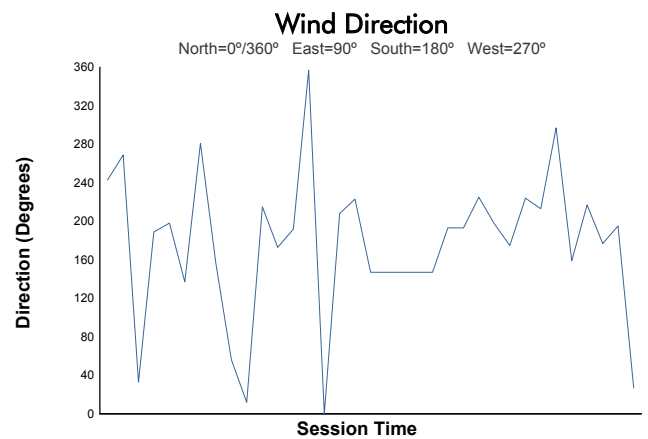

### 6 Hours of Spa-Francorchamps Porsche Carrera Cup Germany Qualifying Practice

### Weather Report

Track Status: **WET**