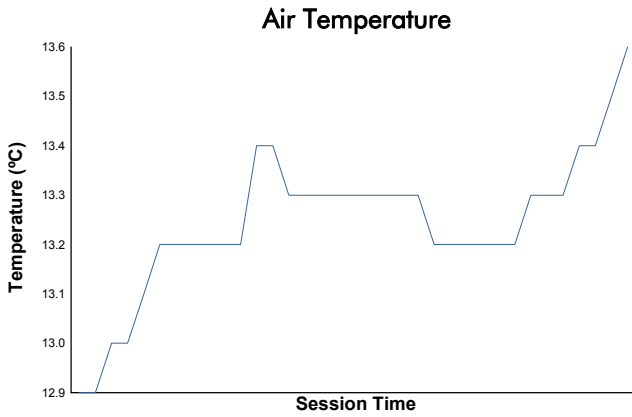

### 6 Hours of Spa-Francorchamps Porsche Carrera Cup Germany Qualifying Practice

### Weather Report

Track Status: **WET**