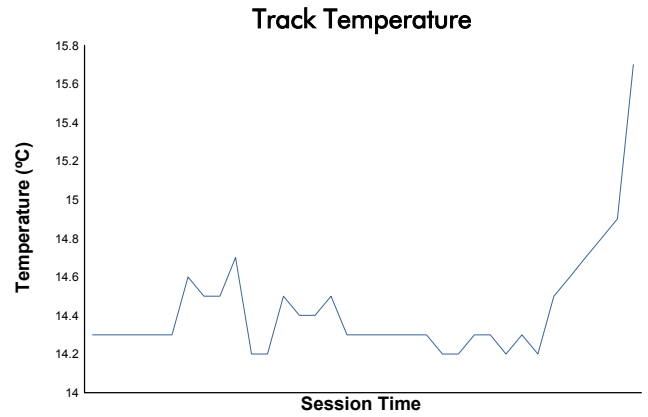

### 6 Hours of Spa-Francorchamps Porsche Carrera Cup Germany Qualifying Practice

### Weather Report

Track Status: **WET**