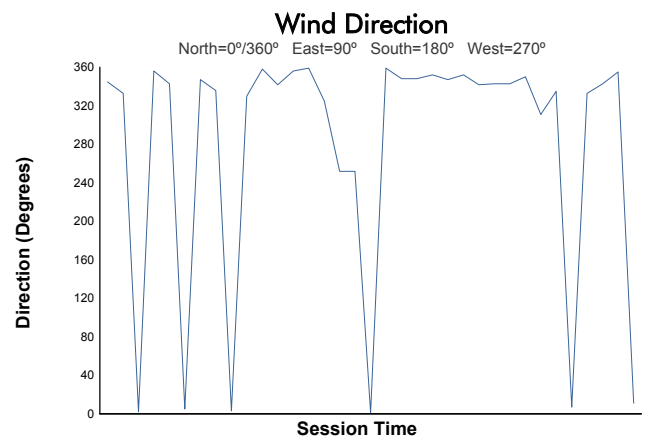

6 Hours of Spa-Francorchamps Porsche Carrera Cup Germany Race 2

Weather Report

Track Status: **WET**