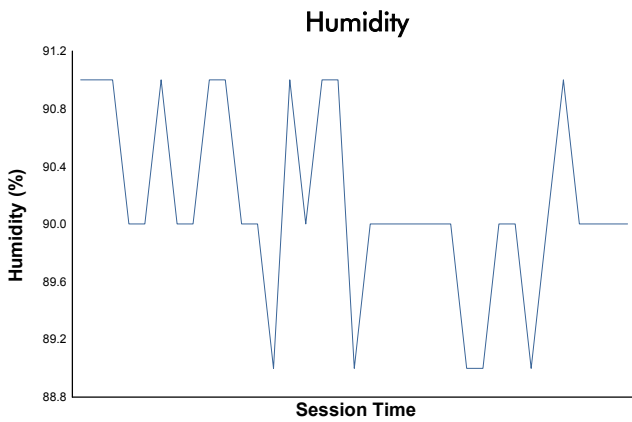

6 Hours of Spa-Francorchamps Porsche Carrera Cup Germany Race 2

Weather Report

Track Status: **WET**