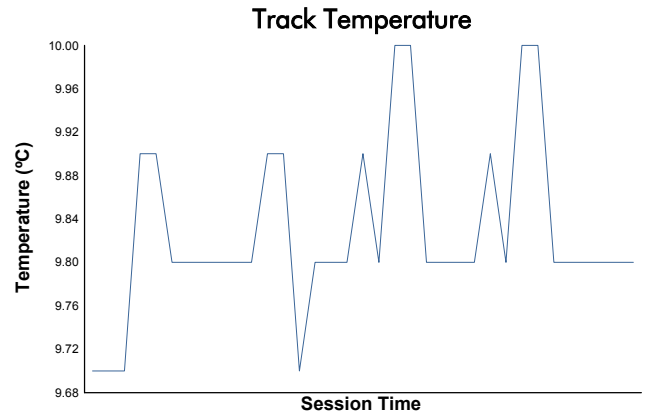

6 Hours of Spa-Francorchamps Porsche Carrera Cup Germany Race 2

Weather Report

Track Status: **WET**