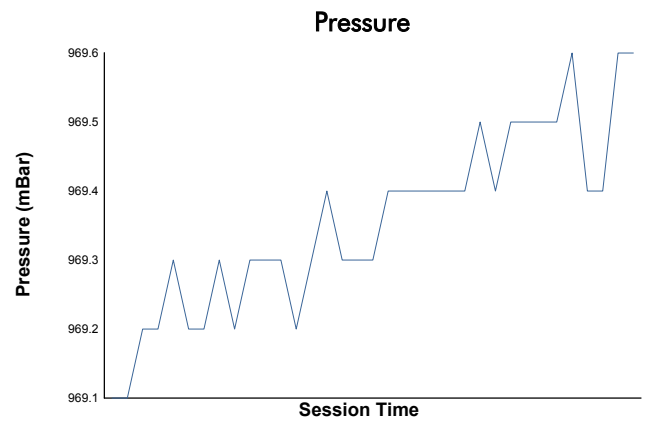

6 Hours of Spa-Francorchamps Porsche Carrera Cup Germany Race 2

Weather Report

Track Status: **WET**