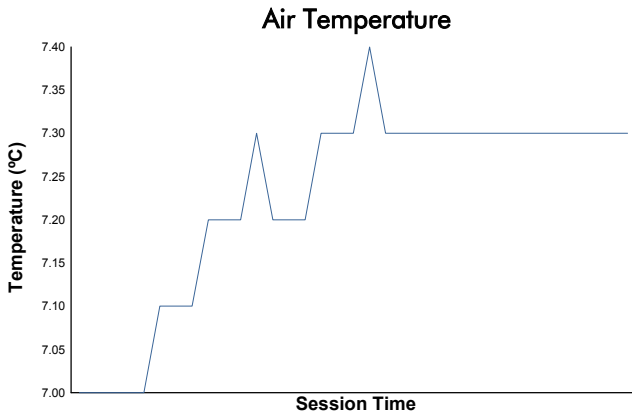

6 Hours of Spa-Francorchamps Porsche Carrera Cup Germany Race 2

Weather Report

Track Status: **WET**