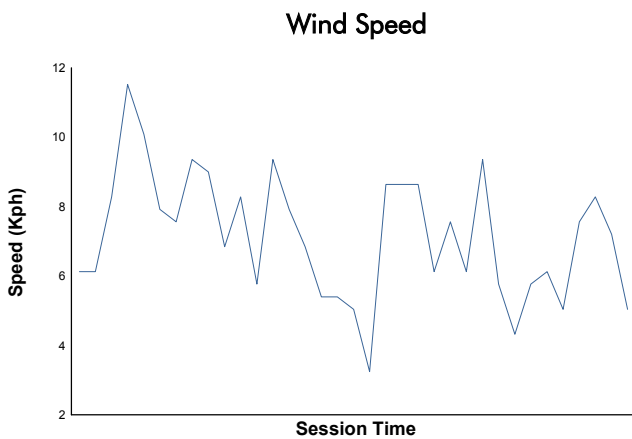

6 Hours of Spa-Francorchamps Porsche Carrera Cup Germany Race 2

Weather Report

Track Status: **WET**