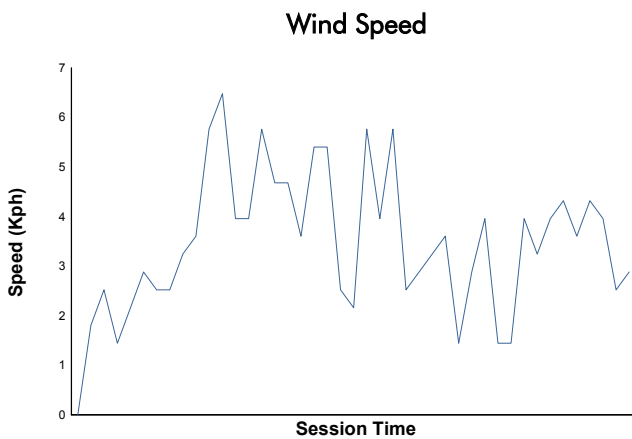

6 Hours of Spa-Francorchamps

Porsche Carrera Cup Benelux

Qualifying Practice

Weather Report

Track Status: **WET**