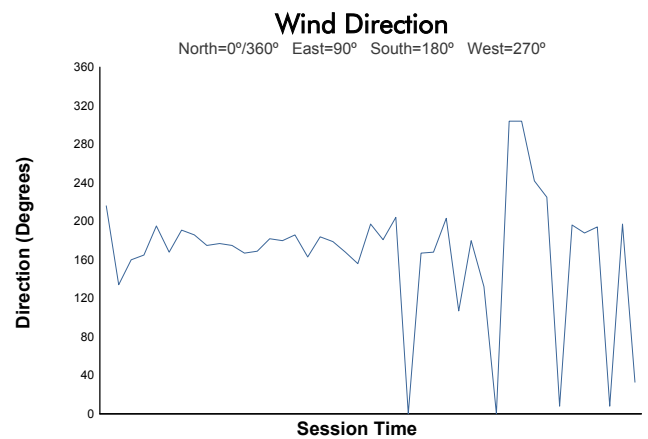

6 Hours of Spa-Francorchamps

Porsche Carrera Cup Benelux

Qualifying Practice

Weather Report

Track Status: **WET**