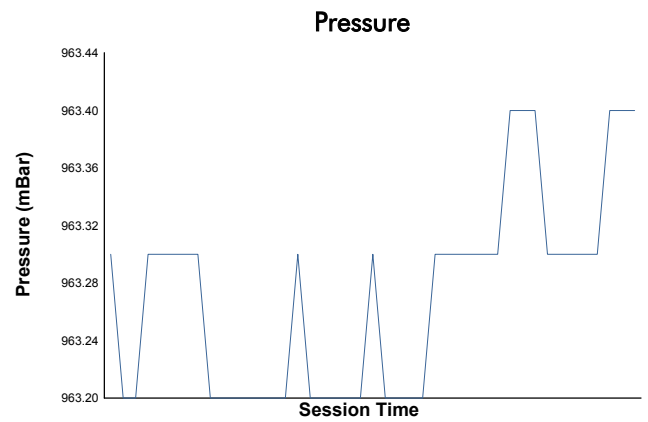

6 Hours of Spa-Francorchamps

Porsche Carrera Cup Benelux

Qualifying Practice

Weather Report

Track Status: **WET**