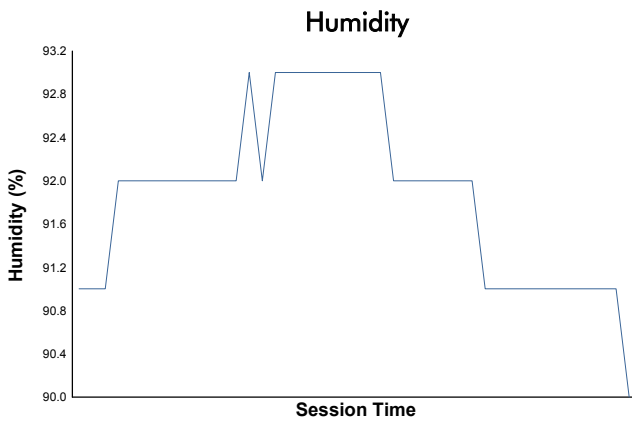

6 Hours of Spa-Francorchamps

Porsche Carrera Cup Benelux

Qualifying Practice

Weather Report

Track Status: **WET**