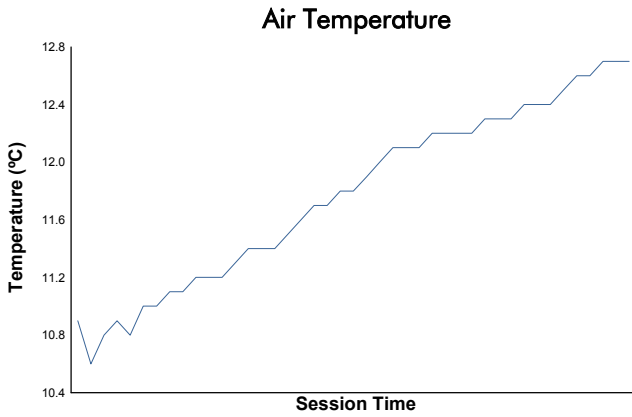

6 Hours of Spa-Francorchamps

Porsche Carrera Cup Benelux

Qualifying Practice

Weather Report

Track Status: **WET**