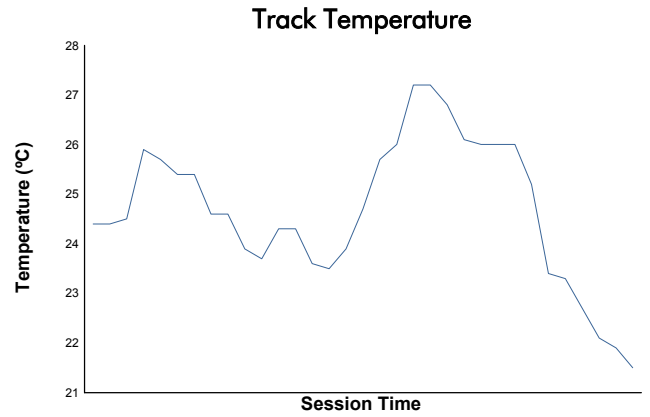

**6 Hours of Spa-Francorchamps**  
Porsche Carrera Cup Benelux  
Race 1

**Weather Report**

Track Status: **WET**