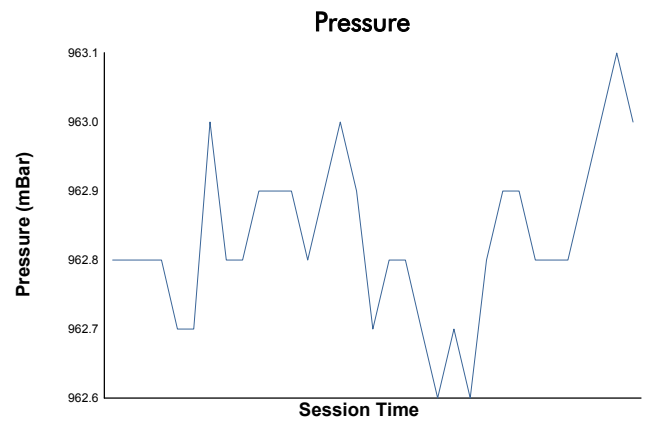

**6 Hours of Spa-Francorchamps**  
Porsche Carrera Cup Benelux  
Race 1

**Weather Report**

Track Status: **WET**