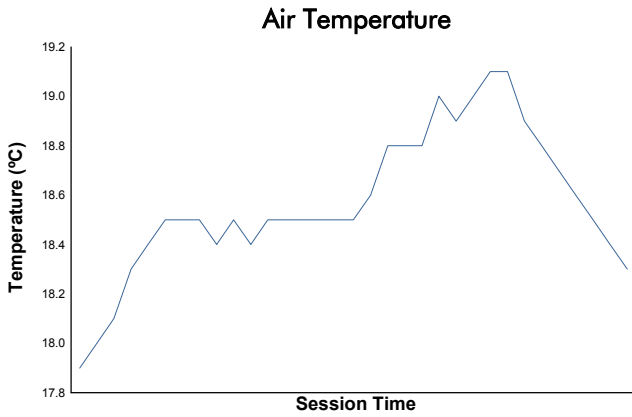

**6 Hours of Spa-Francorchamps**  
Porsche Carrera Cup Benelux  
Race 1

**Weather Report**

Track Status: **WET**