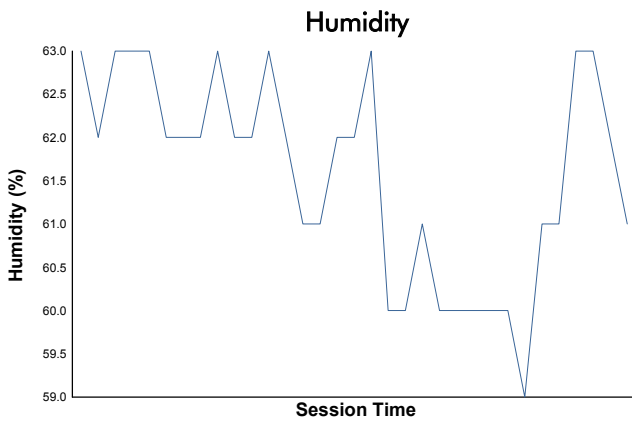

**6 Hours of Spa-Francorchamps**  
Porsche Carrera Cup Benelux  
Race 1

**Weather Report**

Track Status: **WET**