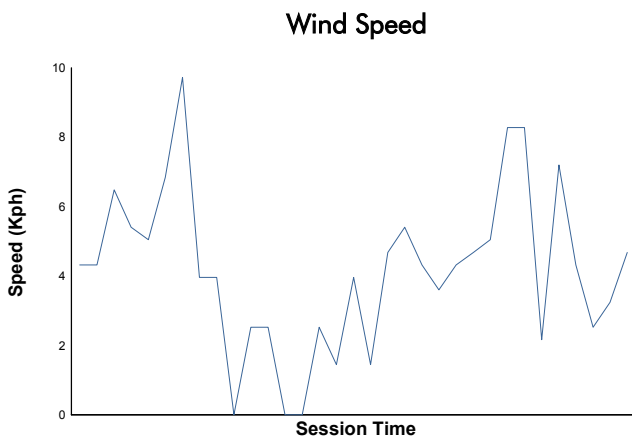

**6 Hours of Spa-Francorchamps**  
Porsche Carrera Cup Benelux  
Race 1

**Weather Report**

Track Status: **WET**