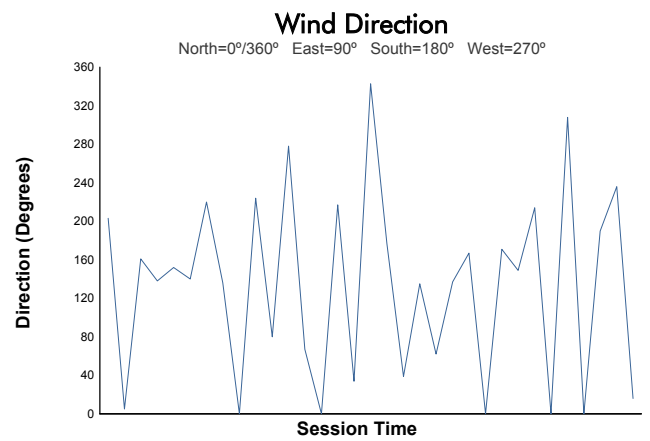

**6 Hours of Spa-Francorchamps**  
Porsche Carrera Cup Benelux  
Race 1

**Weather Report**

Track Status: **WET**