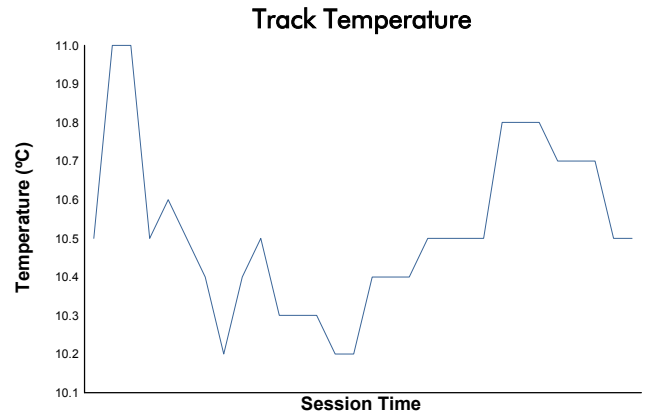

6 Hours of Spa-Francorchamps
Porsche Carrera Cup Benelux
Race 2

Weather Report

Track Status: **WET**