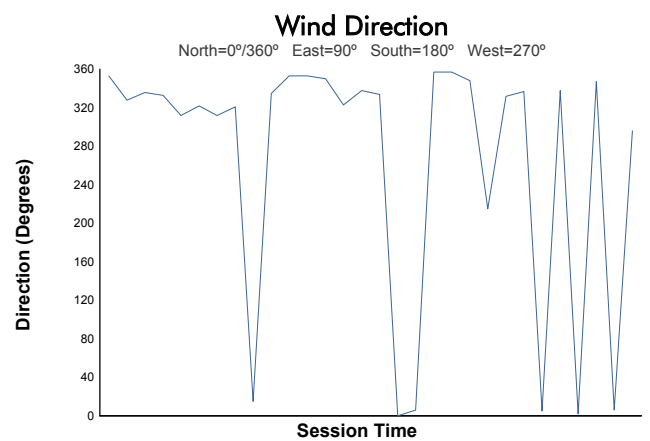

6 Hours of Spa-Francorchamps
Porsche Carrera Cup Benelux
Race 2

Weather Report

Track Status: **WET**