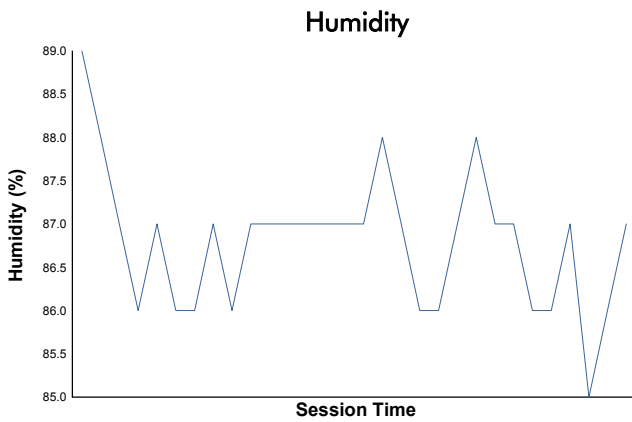

6 Hours of Spa-Francorchamps
Porsche Carrera Cup Benelux
Race 2

Weather Report

Track Status: **WET**