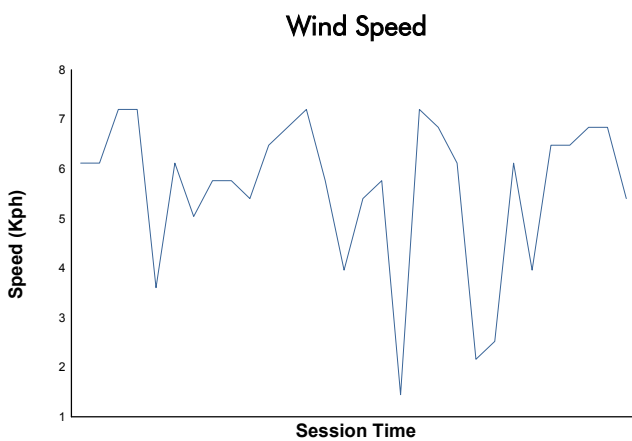

6 Hours of Spa-Francorchamps
Porsche Carrera Cup Benelux
Race 2

Weather Report

Track Status: **WET**