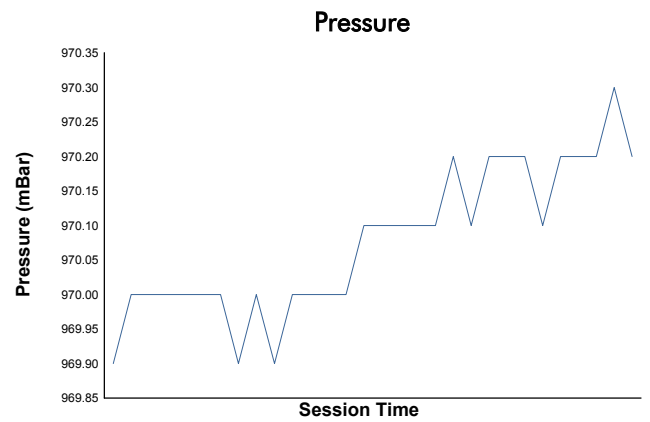

6 Hours of Spa-Francorchamps
Porsche Carrera Cup Benelux
Race 2

Weather Report

Track Status: **WET**