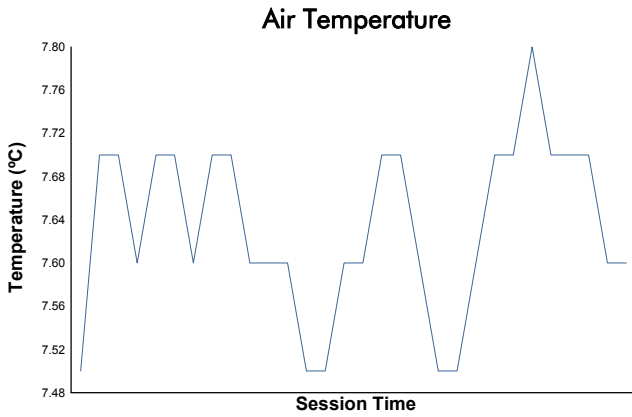

6 Hours of Spa-Francorchamps
Porsche Carrera Cup Benelux
Race 2

Weather Report

Track Status: **WET**