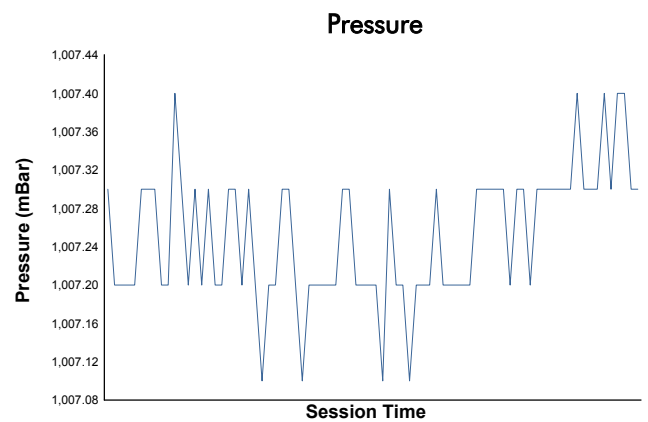

FIA WEC 91^e Edition des 24 Heures du Mans Qualifying Practice

Amended

Weather Report

Track Status: **DRY**