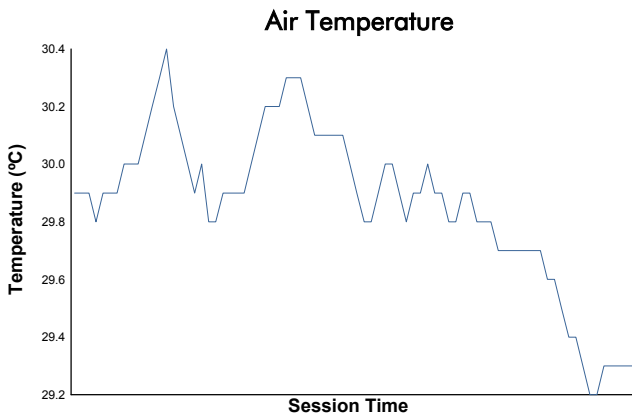

FIA WEC 91^e Edition des 24 Heures du Mans Qualifying Practice

Amended

Weather Report

Track Status: **DRY**