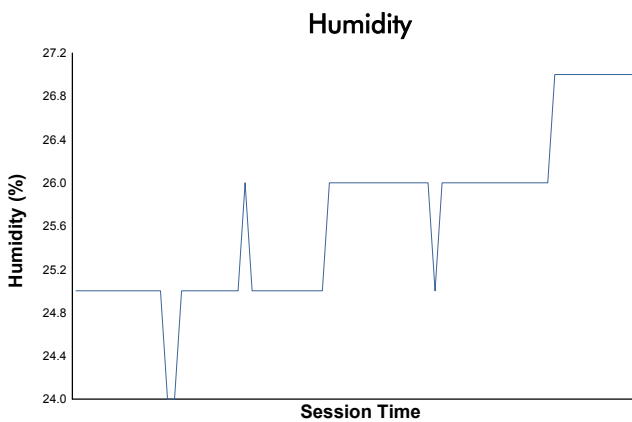

FIA WEC 91^e Edition des 24 Heures du Mans Qualifying Practice

Amended

Weather Report

Track Status: **DRY**