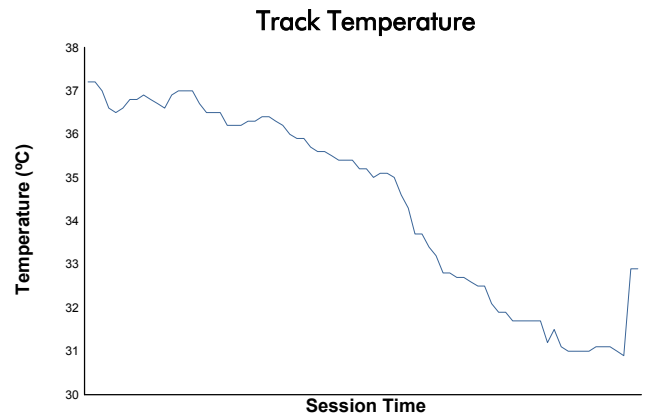

FIA WEC 91^e Edition des 24 Heures du Mans Qualifying Practice

Amended

Weather Report

Track Status: **DRY**