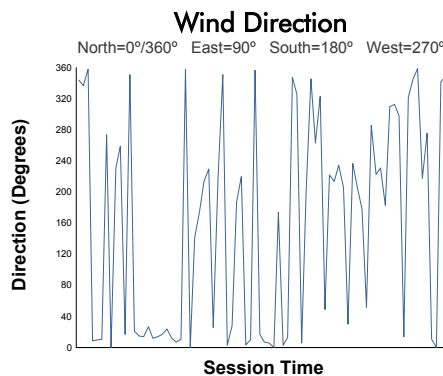

FIA WEC 91^e Edition des 24 Heures du Mans Qualifying Practice

Amended

Weather Report

Track Status: **DRY**