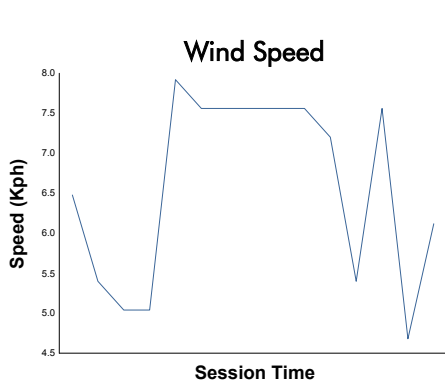

FIA WEC
6 Hours of Fuji
Qualifying LMGTE Am

Weather Report

Track Status: **DRY**