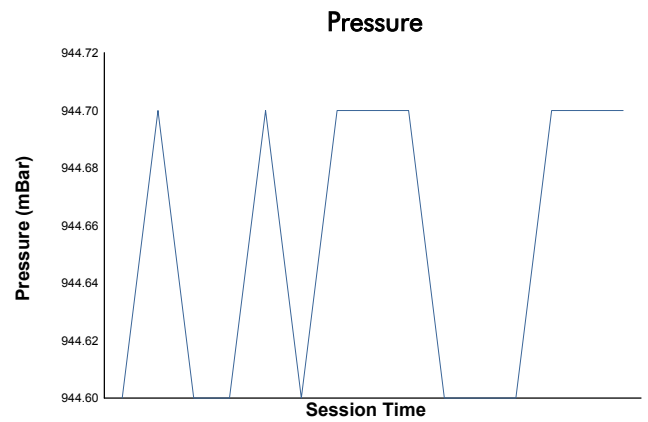

FIA WEC
6 Hours of Fuji
Qualifying LMGTE Am

Weather Report

Track Status: **DRY**