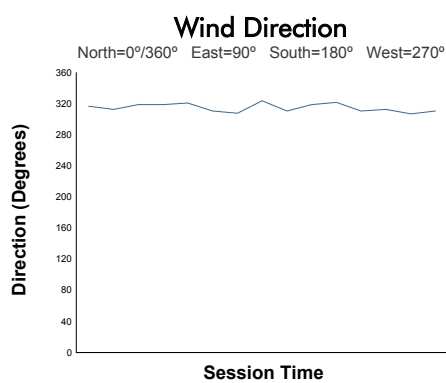

FIA WEC
6 Hours of Fuji
Qualifying LMGTE Am

Weather Report

Track Status: **DRY**