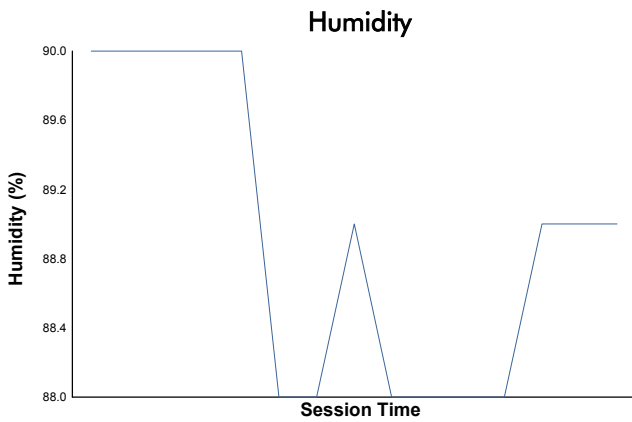

FIA WEC
6 Hours of Fuji
Qualifying LMGTE Am

Weather Report

Track Status: **DRY**