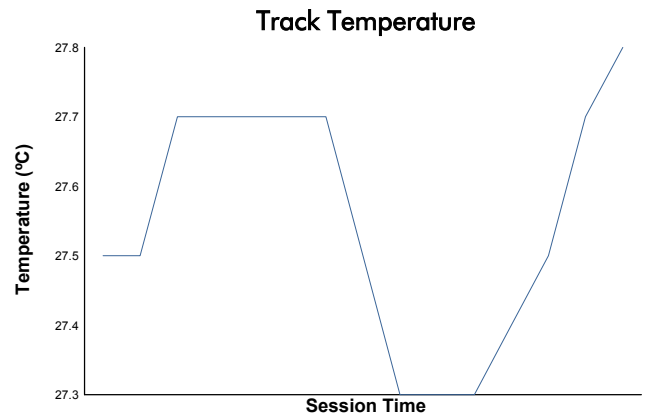

FIA WEC
6 Hours of Fuji
Qualifying LMGTE Am

Weather Report

Track Status: **DRY**