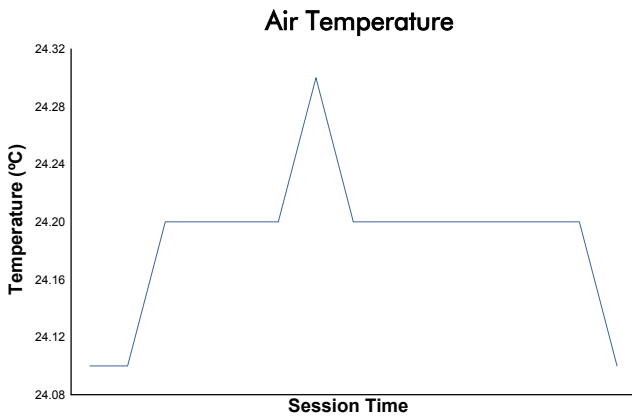

FIA WEC
6 Hours of Fuji
Qualifying LMGTE Am

Weather Report

Track Status: **DRY**