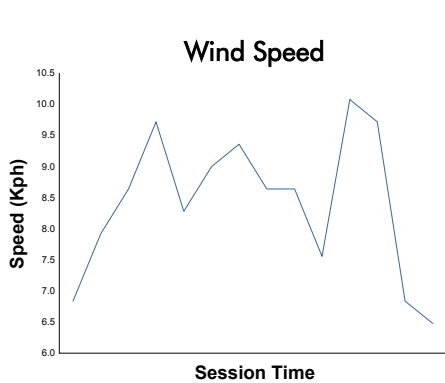

**FIA WEC**  
**6 Hours of Fuji**  
**Qualifying LMP2**  
**Weather Report**

Track Status: **WET**