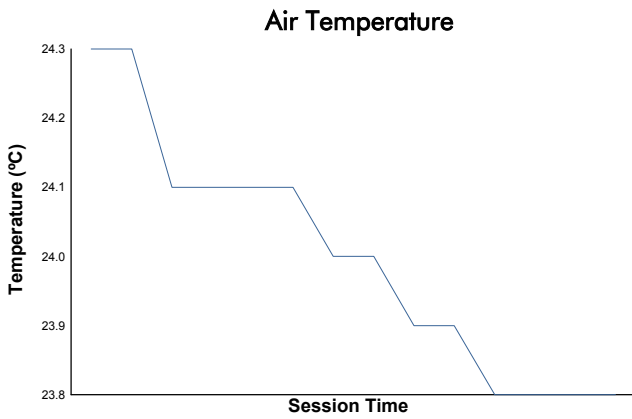

**FIA WEC**  
**6 Hours of Fuji**  
**Qualifying LMP2**  
**Weather Report**

Track Status: **WET**