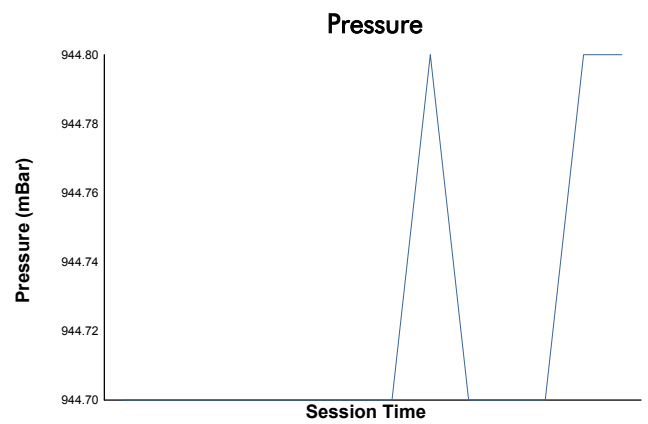

**FIA WEC**  
**6 Hours of Fuji**  
**Qualifying LMP2**  
**Weather Report**

Track Status: **WET**