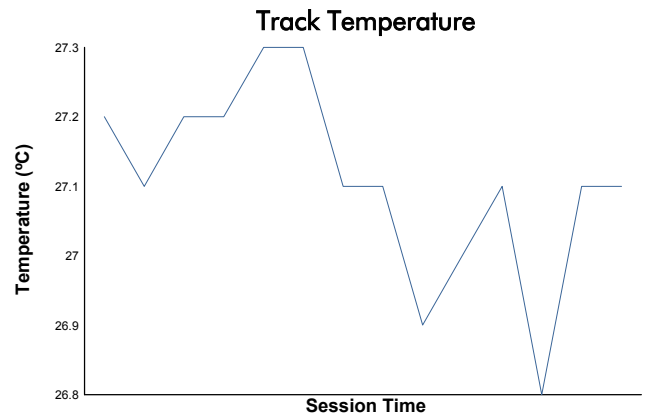

**FIA WEC**  
**6 Hours of Fuji**  
**Qualifying LMP2**  
**Weather Report**

Track Status: **WET**