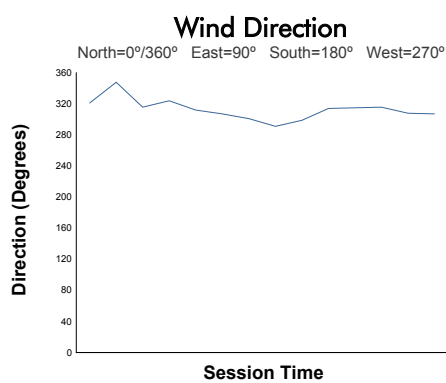

**FIA WEC**  
**6 Hours of Fuji**  
**Qualifying LMP2**  
**Weather Report**

Track Status: **WET**