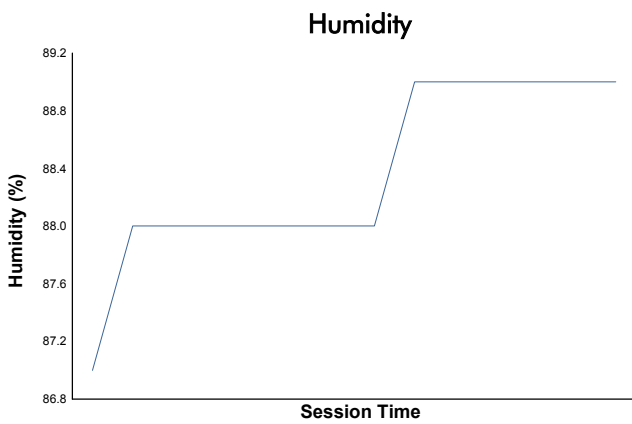

**FIA WEC**  
**6 Hours of Fuji**  
**Qualifying LMP2**  
**Weather Report**

Track Status: **WET**