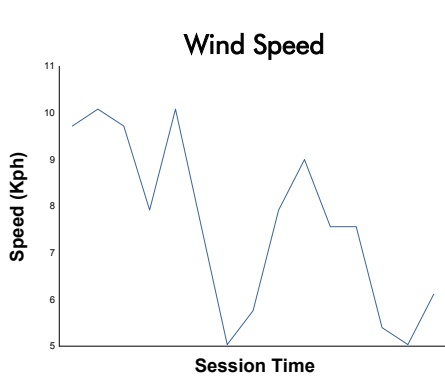

FIA WEC
6 Hours of Fuji
Qualifying HYPERCAR

Weather Report

Track Status: **WET**