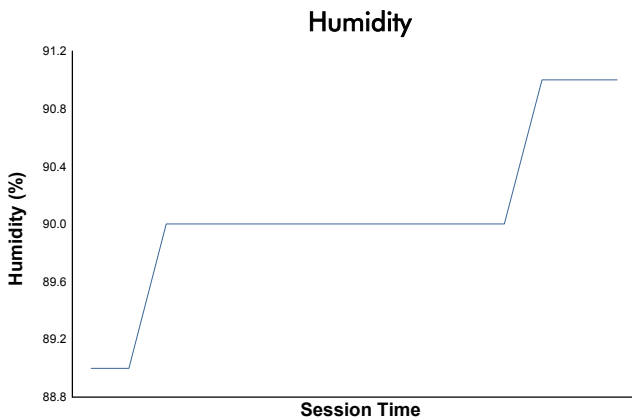

FIA WEC
6 Hours of Fuji
Qualifying HYPERCAR

Weather Report

Track Status: **WET**