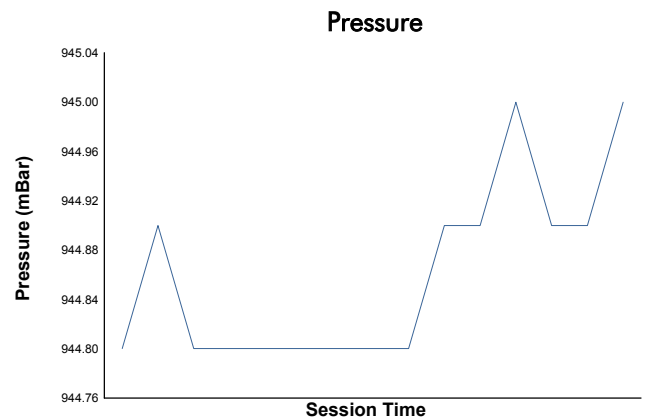

FIA WEC
6 Hours of Fuji
Qualifying HYPERCAR

Weather Report

Track Status: **WET**