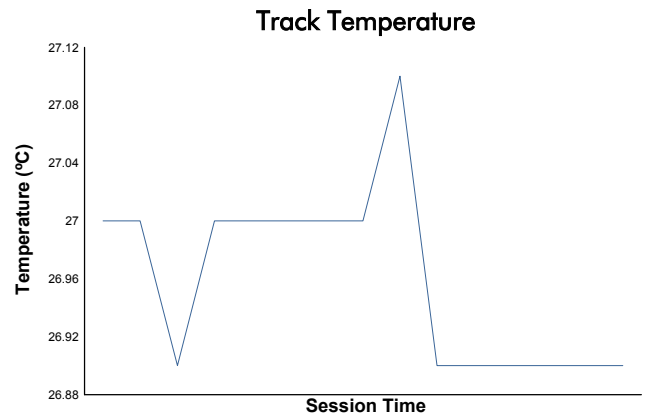

FIA WEC
6 Hours of Fuji
Qualifying HYPERCAR

Weather Report

Track Status: **WET**