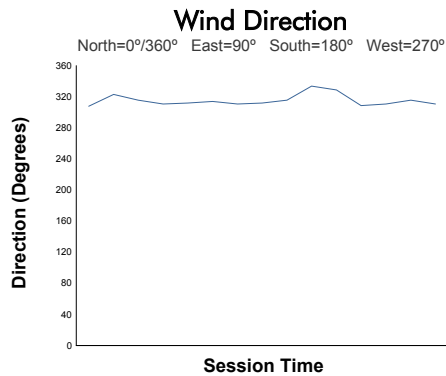

FIA WEC
6 Hours of Fuji
Qualifying HYPERCAR

Weather Report

Track Status: **WET**