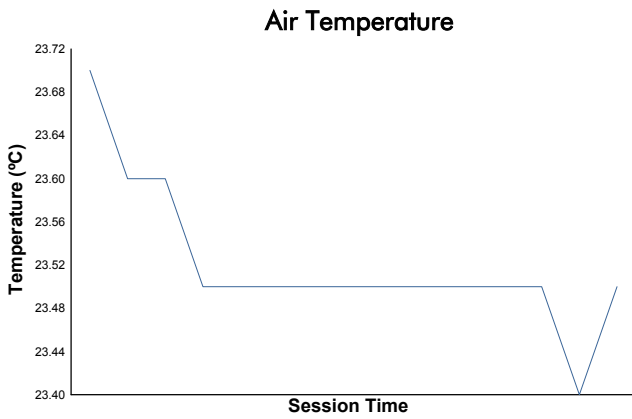

FIA WEC
6 Hours of Fuji
Qualifying HYPERCAR

Weather Report

Track Status: **WET**