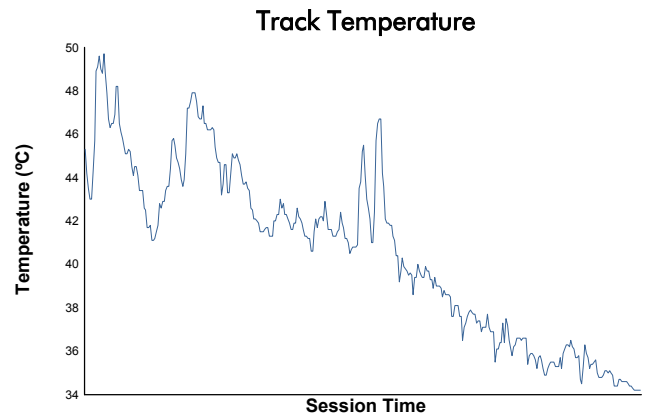

FIA WEC
6 Hours of Fuji
Race

Weather Report

Track Status: **DRY**