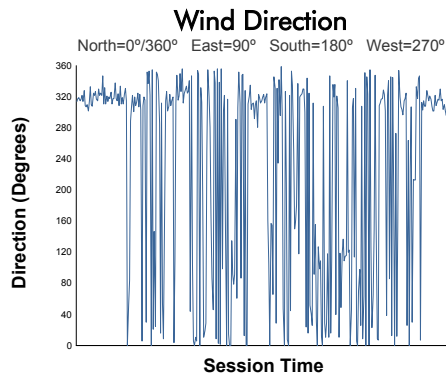

FIA WEC
6 Hours of Fuji
Race

Weather Report

Track Status: **DRY**