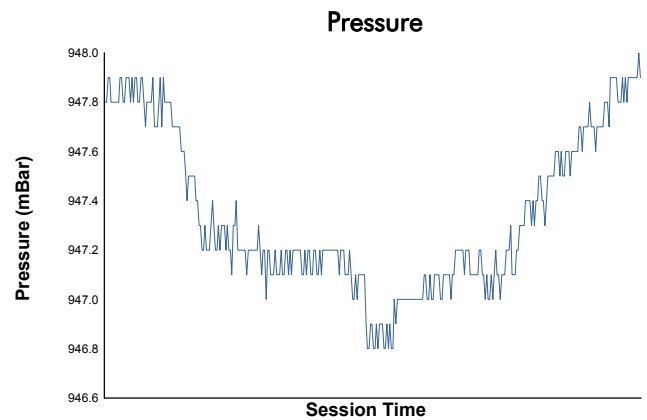

FIA WEC
6 Hours of Fuji
Race

Weather Report

Track Status: **DRY**