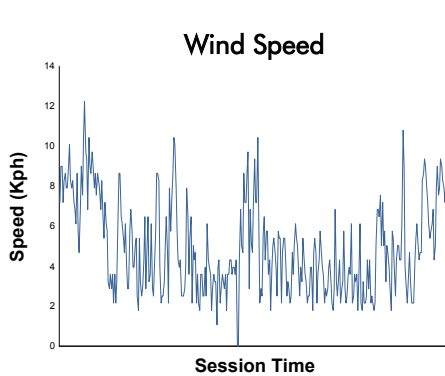

FIA WEC
6 Hours of Fuji
Race

Weather Report

Track Status: **DRY**