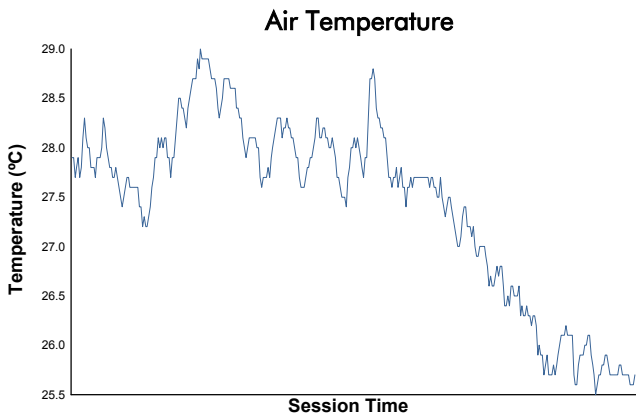

FIA WEC
6 Hours of Fuji
Race

Weather Report

Track Status: **DRY**