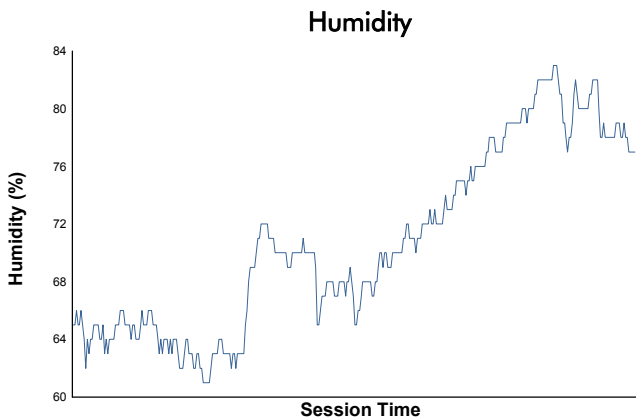

FIA WEC
6 Hours of Fuji
Race

Weather Report

Track Status: **DRY**