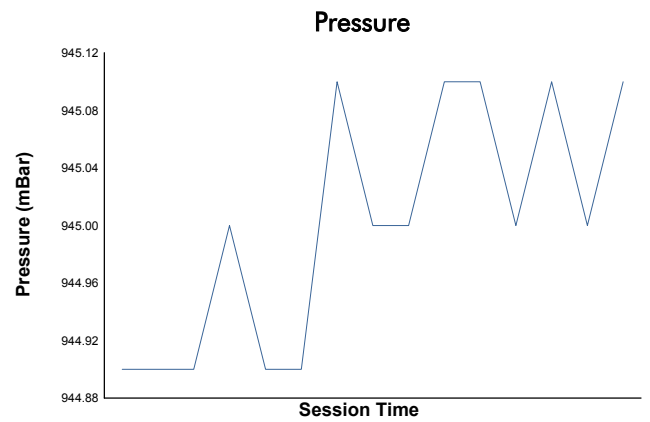

6 Hours of Fuji

FRJC

Qualifying Session 1

Weather Report

Track Status: **WET**