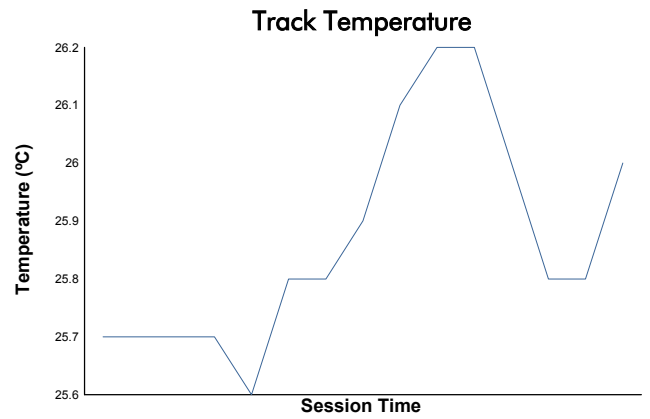

6 Hours of Fuji

FRJC

Qualifying Session 1

Weather Report

Track Status: **WET**