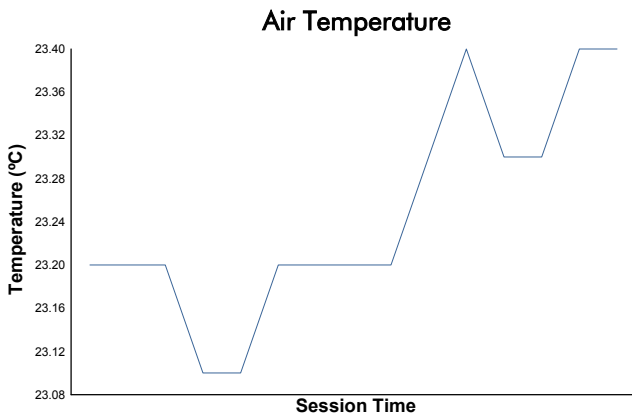

6 Hours of Fuji

FRJC

Qualifying Session 1

Weather Report

Track Status: **WET**