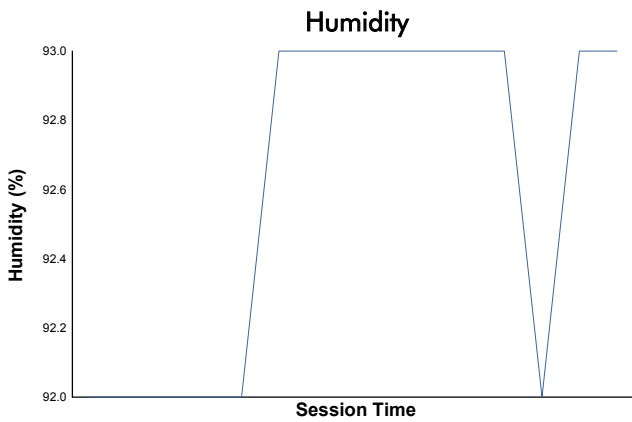

6 Hours of Fuji

FRJC

Qualifying Session 1

Weather Report

Track Status: **WET**