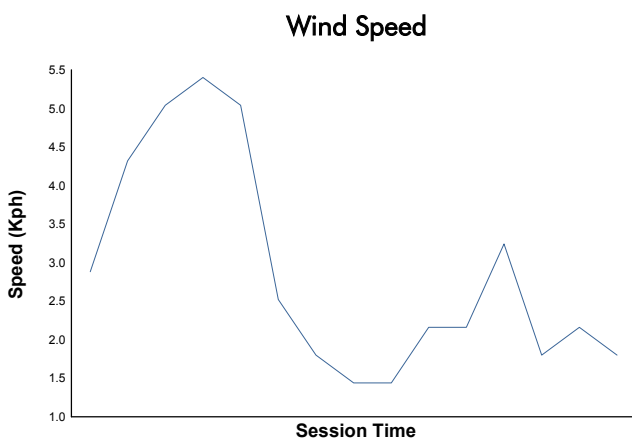

6 Hours of Fuji

FRJC

Qualifying Session 1

Weather Report

Track Status: **WET**