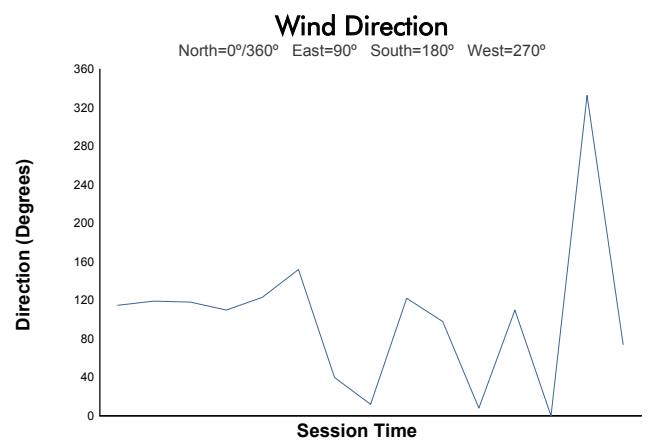

6 Hours of Fuji

FRJC

Qualifying Session 1

Weather Report

Track Status: **WET**