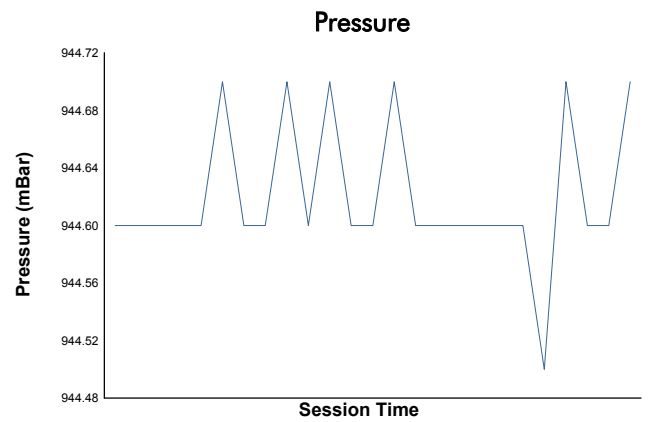

**6 Hours of Fuji**  
FRJC  
Race 1  
Weather Report

Track Status: **WET**