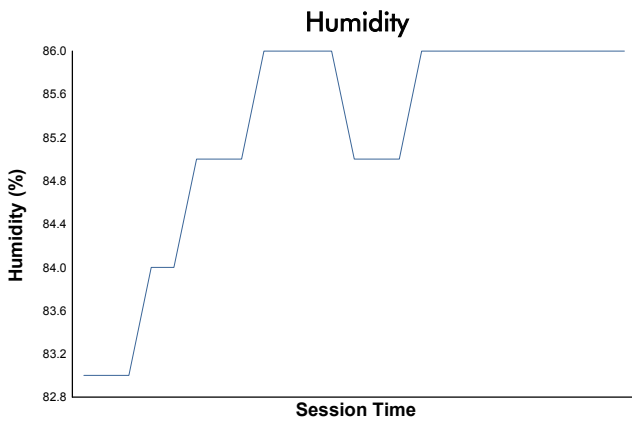

**6 Hours of Fuji**  
FRJC  
Race 1  
Weather Report

Track Status: **WET**