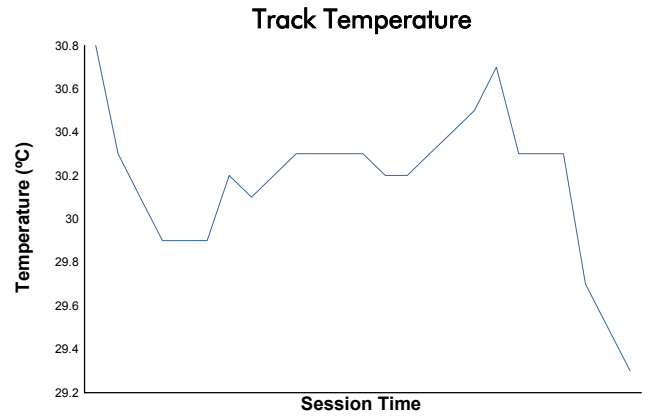

**6 Hours of Fuji**  
FRJC  
Race 1  
Weather Report

Track Status: **WET**