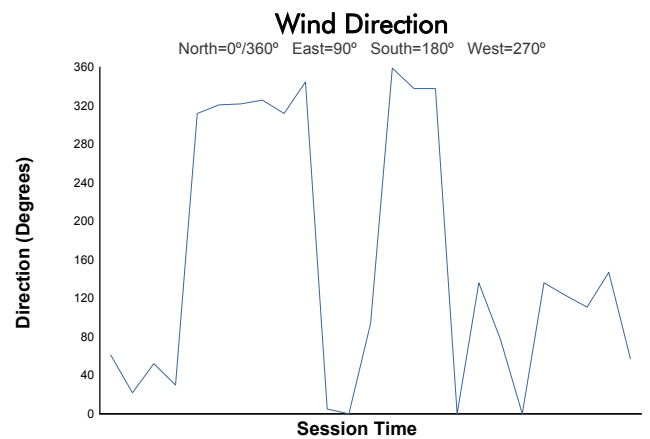

**6 Hours of Fuji**  
FRJC  
Race 1  
Weather Report

Track Status: **WET**