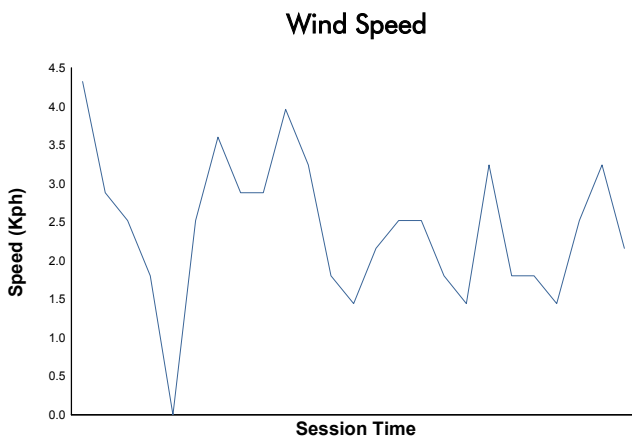

**6 Hours of Fuji**  
FRJC  
Race 1  
Weather Report

Track Status: **WET**