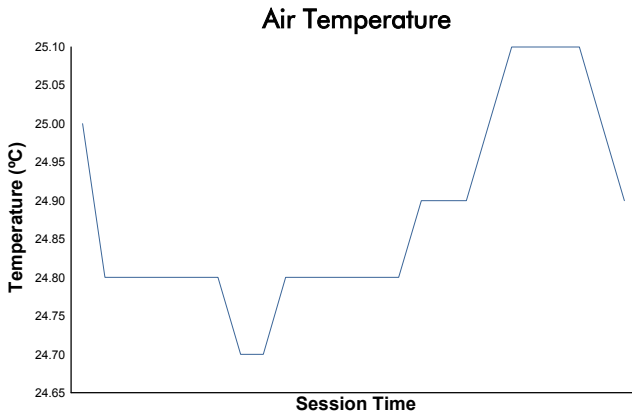

**6 Hours of Fuji**  
FRJC  
Race 1  
Weather Report

Track Status: **WET**