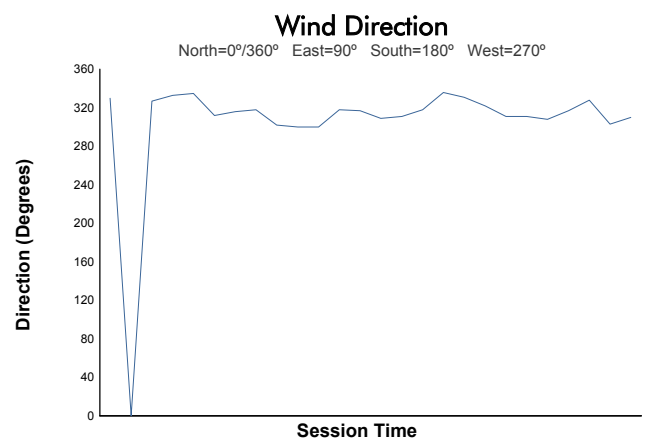

6 Hours of Fuji

FRJC

Race 2

Weather Report

Track Status: **WET**