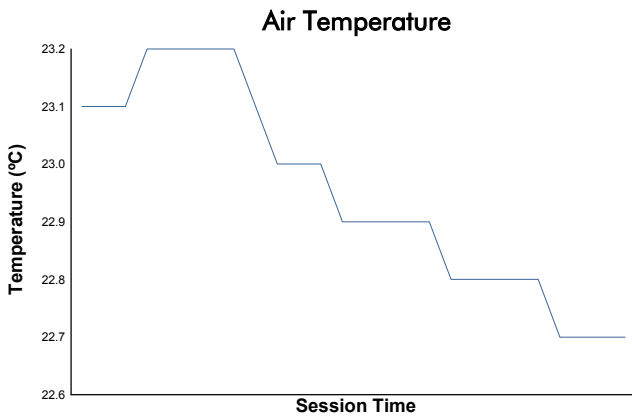

6 Hours of Fuji

FRJC

Race 2

Weather Report

Track Status: **WET**