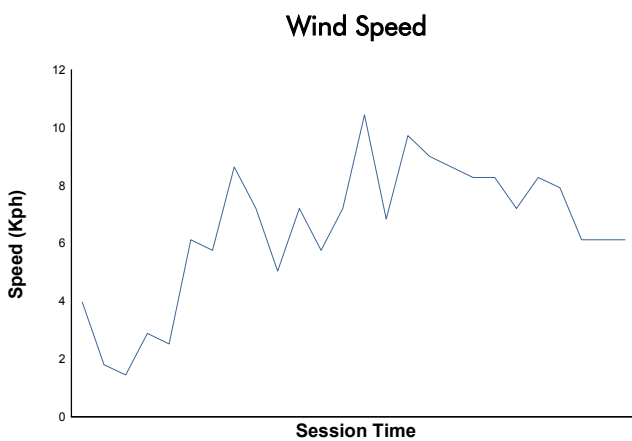

6 Hours of Fuji

FRJC

Race 2

Weather Report

Track Status: **WET**