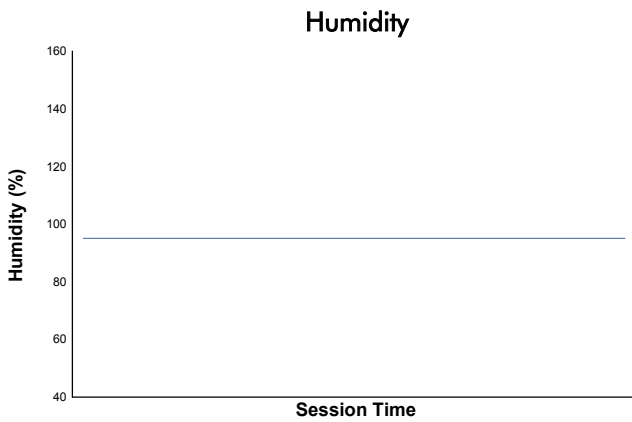

6 Hours of Fuji

FRJC

Race 2

Weather Report

Track Status: **WET**