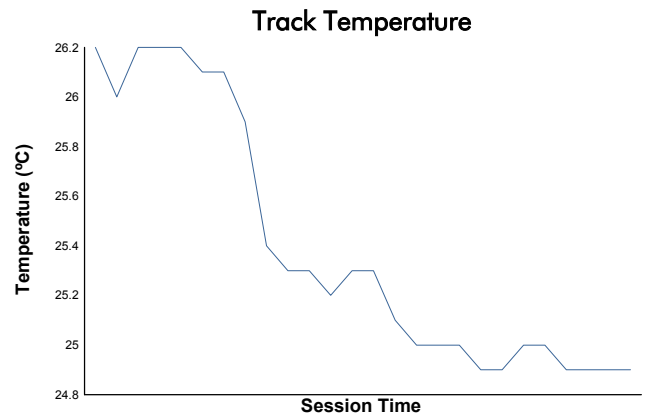

6 Hours of Fuji

FRJC

Race 2

Weather Report

Track Status: **WET**