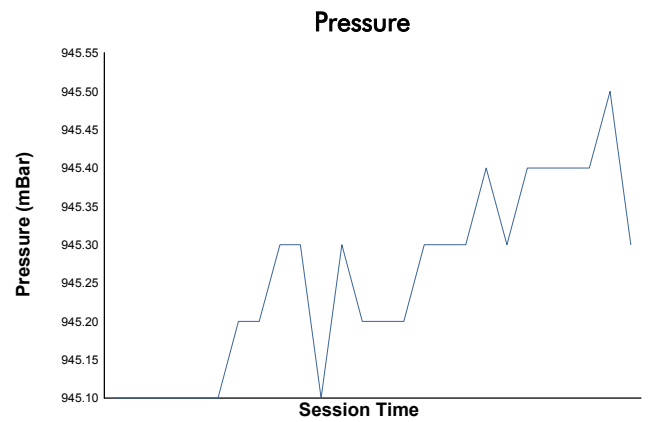

6 Hours of Fuji

FRJC

Race 2

Weather Report

Track Status: **WET**