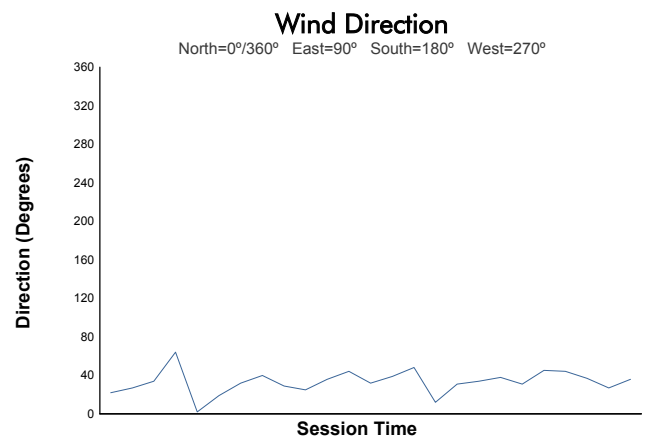

Bapco Energies 8 Hours of Bahrain
Porsche Carrera Cup Middle East
Race 1

Weather Report

Track Status: **DRY**