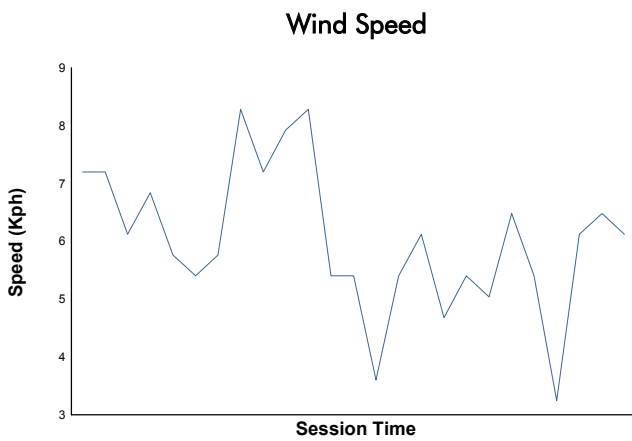

Bapco Energies 8 Hours of Bahrain
Porsche Carrera Cup Middle East
Race 1

Weather Report

Track Status: **DRY**