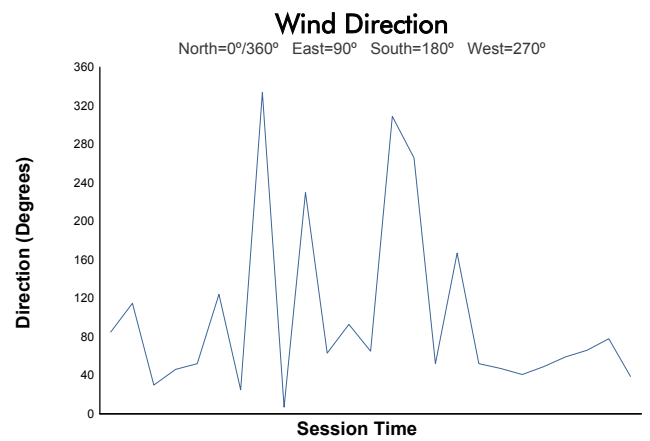

Bapco Energies 8 Hours of Bahrain
Porsche Carrera Cup Middle East
Race 2

Weather Report

Track Status: **DRY**