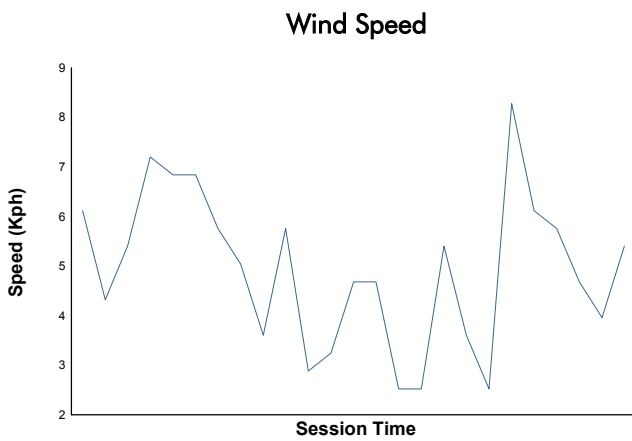

Bapco Energies 8 Hours of Bahrain
Porsche Carrera Cup Middle East
Race 2

Weather Report

Track Status: **DRY**